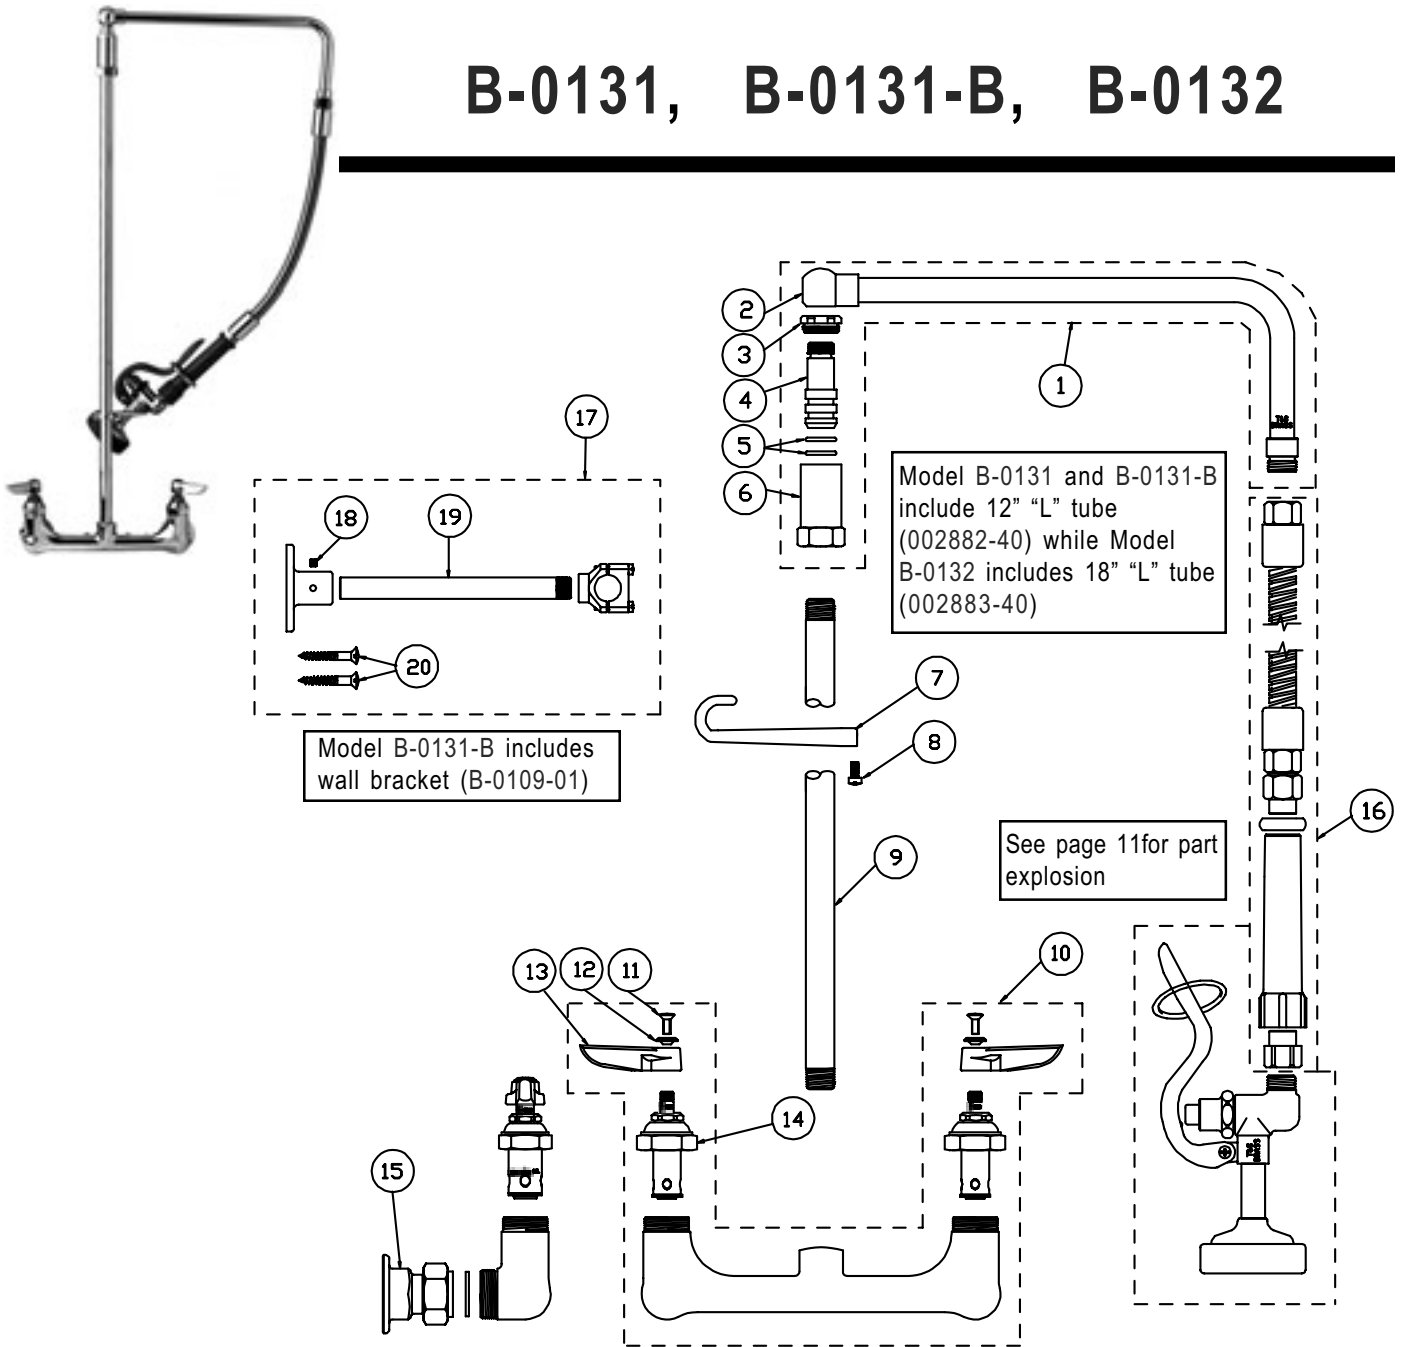

B-0131, B-0131-B, B-0132

Pre-Rinse Assembly

1	Asm, 'L' Tube, 12" (B-0131 & B-0131-B)	002882-40	11	Screw, Handle	003199-45
	Asm, 'L' Tube, 18" (B-0132)	002883-40	12	Index, Button, Blue/Cold	001660-45
2	L' Tube 12" (B-0131 & B-0131-B)	000384-40		Index, Button, Red/Hot	001661-45
	L' Tube 18" (B-0132)	000385-40	13	Handle, Lever	001638-45
3	Nut, Pre-Rinse	000735-40	14	Asm, Spindle Eterna - Cold	002711-40
4	Stem, Pre-Rinse	000839-25		Asm, Spindle Eterna - Hot	002712-40
5	O-Ring, Pre-Rinse	001074-45	15	Asm, Coupling Flange	002893-40
6	Body, Pre Rinse	000591-25	16	Asm, Hose and Handle, Stainless Ste	B-0020-H
7	Finger Hook	000916-45	17	Asm, Wall Bracket	B-0109-01
8	Screw, Finger Hook	000021-40	18	Set Screw	001584-45
9	Nipple, 3/8" x 26"	000373-40	19	Nipple, 6"	000346-40
10	Asm, Base Faucet	002832-40	20	Screw, Wall Mount	000915-45