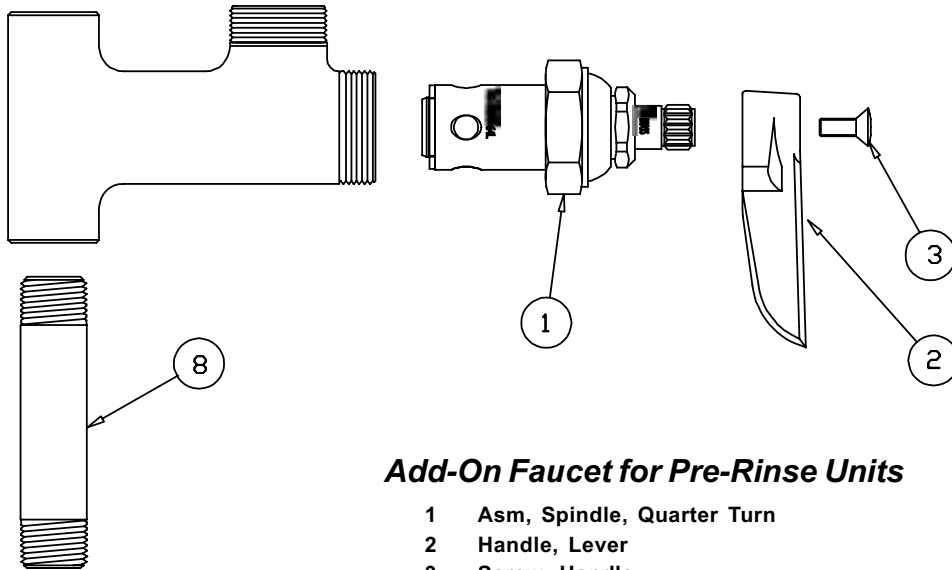

B-0155, B-0155-LN, B-0155-05

Model B-0155-LN does not include the nozzle (059X).

Model B-0155 and Model B-0155-LN include a 3" nipple (000358-40). Model B-0155-05 includes a 5" nipple (000361-40)

Add-On Faucet for Pre-Rinse Units

1	Asm, Spindle, Quarter Turn	007947-40
2	Handle, Lever	001638-45
3	Screw, Handle	000922-45
4	Asm, Swivel Nozzle, 6" (B-0155 & B-0155-05)	059X
5	Washer	009538-45
6	Sleeve	011429-45
7	O-Ring	001074-45
8	Nipple 3/8" x 3" (B-0155 & B-0155-LN)	000358-40