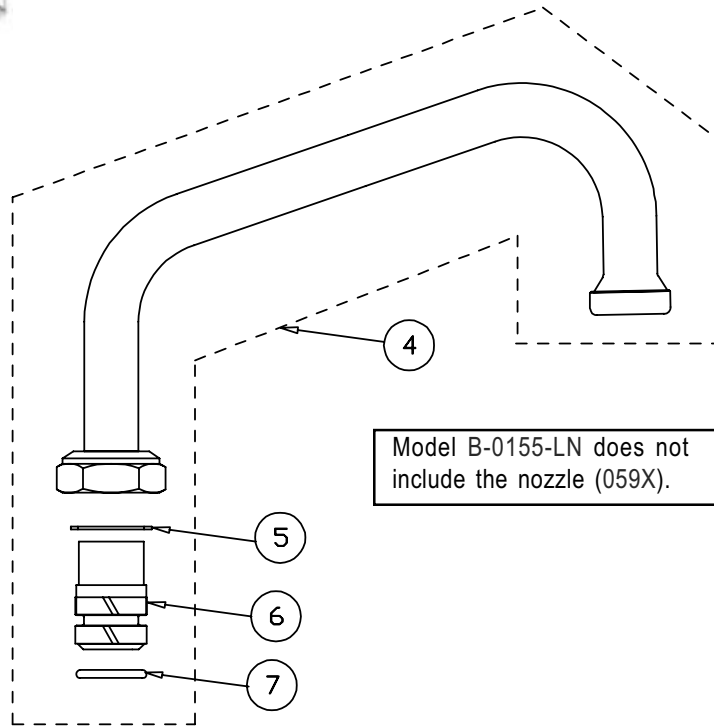

B-0155, B-0155-LN, B-0155-05

Model B-0155-LN does not include the nozzle (059X).

Model B-0155 and Model B-0155-LN include a 3" nipple (000358-40). Model B-0155-05 includes a 5" nipple (000361-40)

Add-On Faucet for Pre-Rinse Units

1	Asm, Spindle, Quarter Turn	007947-40
2	Handle, Lever	001638-45
3	Screw, Handle	000922-45
4	Asm, Swivel Nozzle, 6" (B-0155 & B-0155-05)	059X
5	Washer	009538-45
6	Sleeve	011429-45
7	O-Ring	001074-45
8	Nipple 3/8" x 3" (B-0155 & B-0155-LN)	000358-40