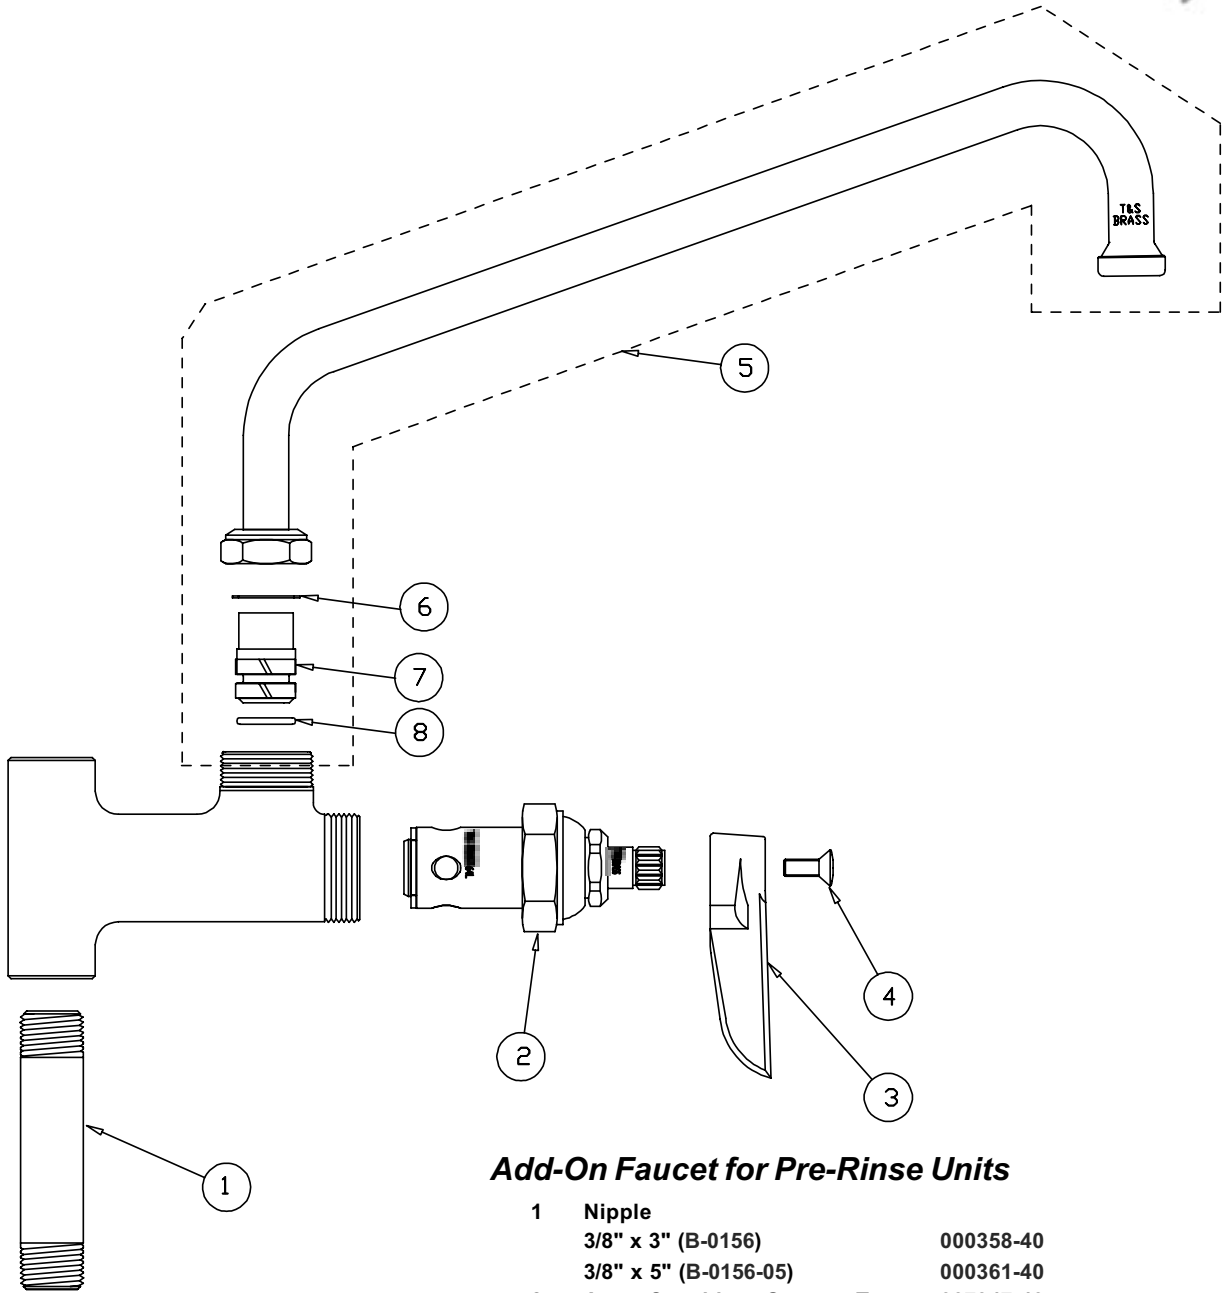

B-0156, B-0156-05

Model B-0156 includes a 3" nipple (000358-40). Model B-0156-05 includes a 5" nipple (000361-40)

Add-On Faucet for Pre-Rinse Units

1	Nipple 3/8" x 3" (B-0156) 3/8" x 5" (B-0156-05)	000358-40 000361-40
2	Asm, Cartridge, Quarter Turn	007947-40
3	Handle, Lever	001638-45
4	Screw, Lever Handle	000922-45
5	Asm, Swivel Nozzle, 12"	062X
6	Washer	009538-45
7	Sleeve	011429-45
8	O-Ring	001074-45