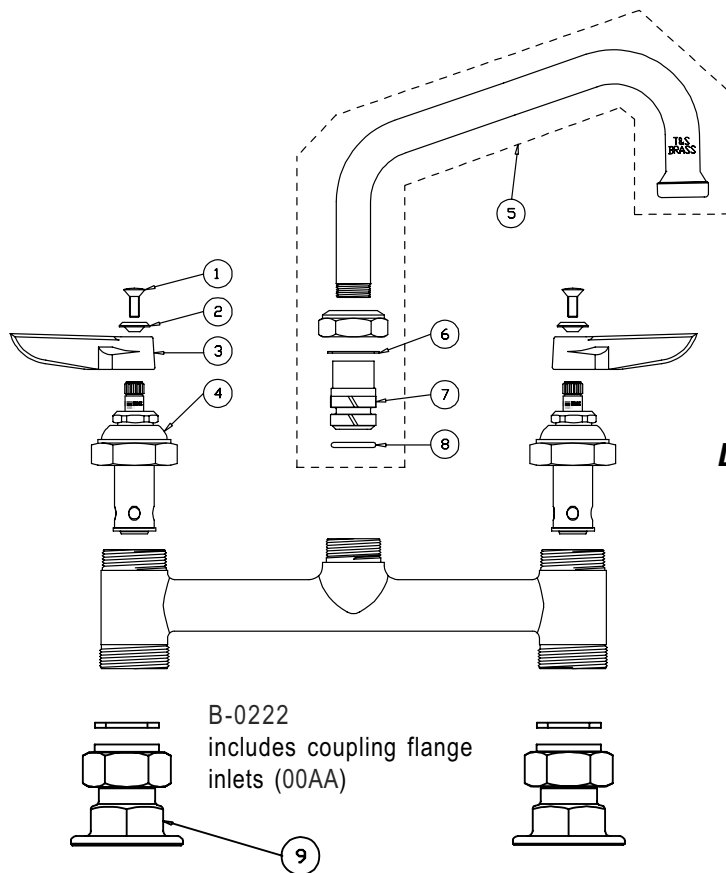

B-0222, B-0222-CC, B-0222-KK

Deck Mixing Faucet Assembly

1	Screw, Handle	000922-45
2	Index, Button, Blue/Cold	001660-45
	Index, Button, Red/Hot	001661-45
3	Handle, Lever	001638-45
4	Asm, Spindle Eterna - Cold	005959-40
	Asm, Spindle Eterna - Hot	005960-40
5	Asm, Swing Nozzle, 6"	059X
6	Washer, Swivel	009538-45
7	Sleeve, Swivel	001074-45
8	O-Ring, Swivel	011429-45
9	Asm, Coupling Flange (B-0222)	002893-40
10	Asm, 'CC' Style Flange (B-0222-CC) 00CC	
11	Asm, 'KK' Style Flange (B-0222-KK) 00KK	