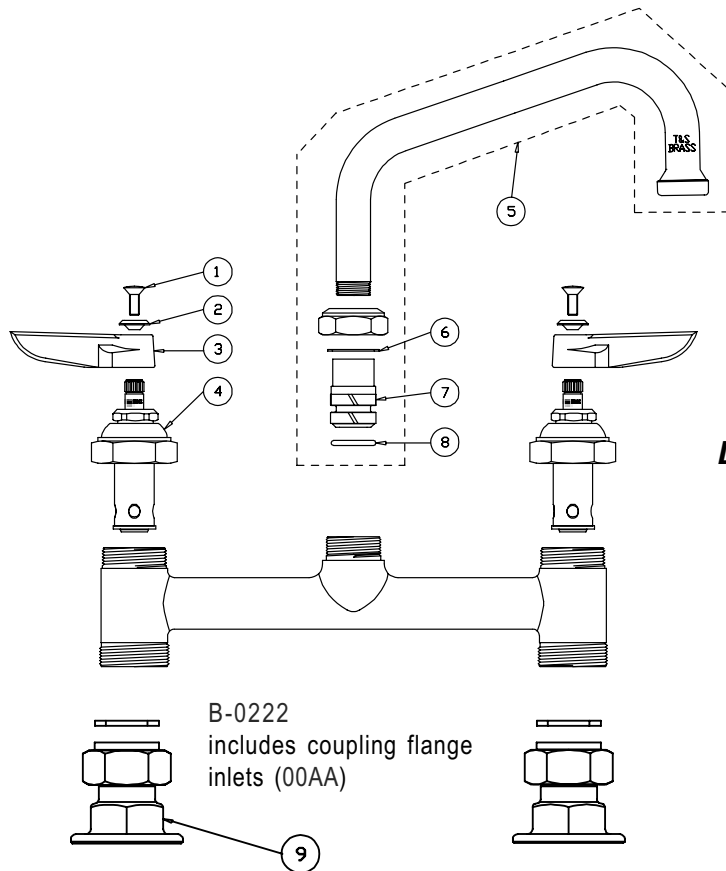

B-0222, B-0222-CC, B-0222-KK

Deck Mixing Faucet Assembly

1	Screw, Handle	000922-45
2	Index, Button, Blue/Cold	001660-45
	Index, Button, Red/Hot	001661-45
3	Handle, Lever	001638-45
4	Asm, Spindle Eterna - Cold	005959-40
	Asm, Spindle Eterna - Hot	005960-40
5	Asm, Swing Nozzle, 6"	059X
6	Washer, Swivel	009538-45
7	Sleeve, Swivel	001074-45
8	O-Ring, Swivel	011429-45
9	Asm, Coupling Flange (B-0222)	002893-40
10	Asm, 'CC' Style Flange (B-0222-CC) 00CC	
11	Asm, 'KK' Style Flange (B-0222-KK) 00KK	