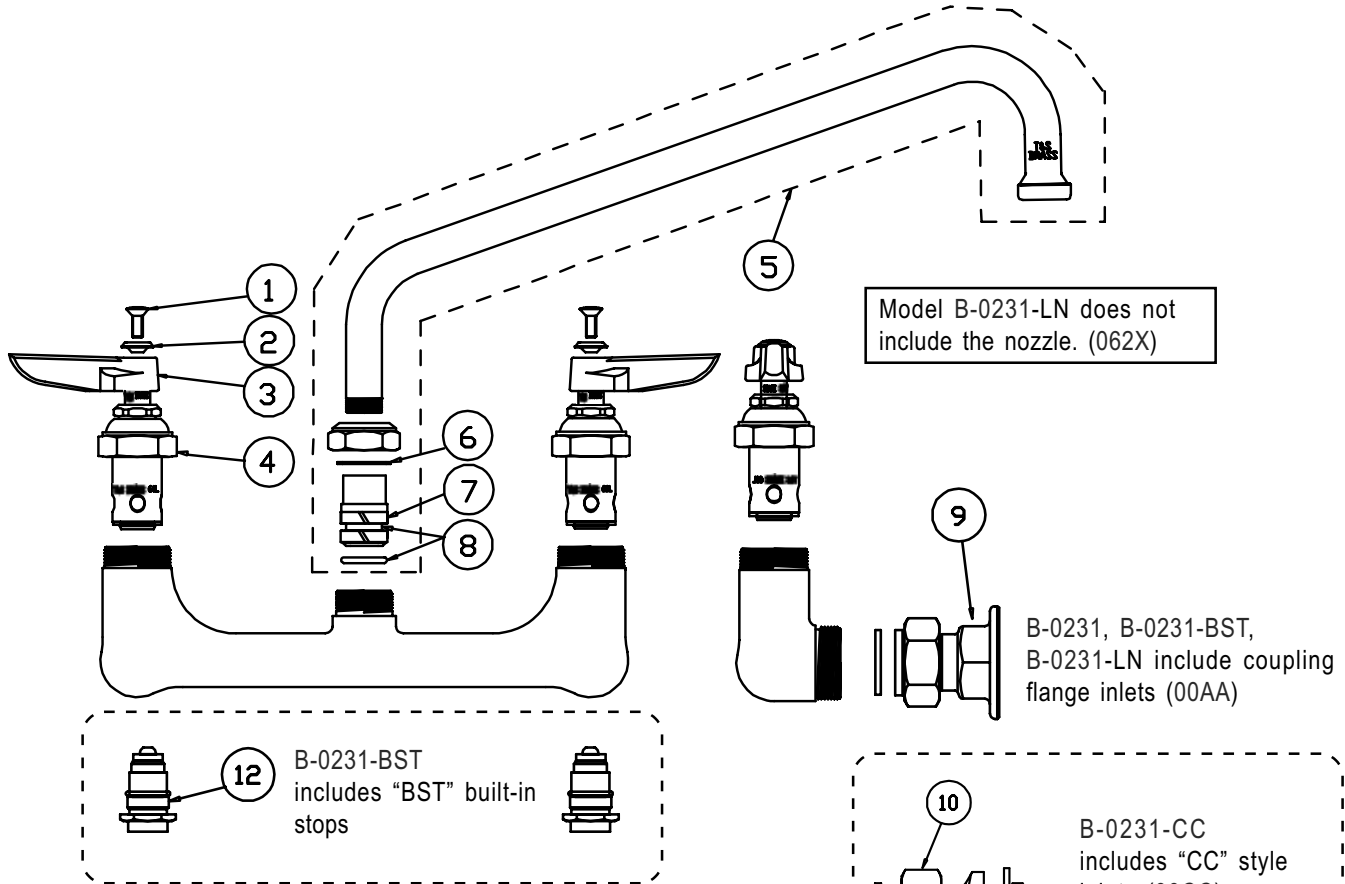

B-0231, B-0231-BST, B-0231-CC, B-0231-EE, B-0231-LN

Swivel Faucet Assembly

1	Screw, Lever Handle	000922-45
2	Index, Button, Blue/Cold	001660-45
	Index, Button, Red/Hot	001661-45
3	Handle, Lever	001638-45
4	Asm, Spindle Eterna - LH/Cold	005959-40
	Asm, Spindle Eterna - RH/Hot	005960-40
5	Asm, Swing Nozzle, 12"	062X
6	Washer, Swivel	009538-45
7	Sleeve	011429-45
8	O-Ring, Nozzle	001074-45
9	Asm, Coupling Flange (B-0231 & B-0231-LN)	002893-40
10	Asm, 'CC' Inlet (B-0231-CC)	00CC
11	Asm, Male 'EE' Inlet (B-0231-EE)	00EE
12	Asm, BST (B-0231-BST)	163A

Model B-0231-LN does not include the nozzle. (062X)

B-0231, B-0231-BST, B-0231-LN include coupling flange inlets (00AA)

B-0231-CC includes "CC" style inlets (00CC)

B-0231-EE includes "EE" style inlets (00EE)