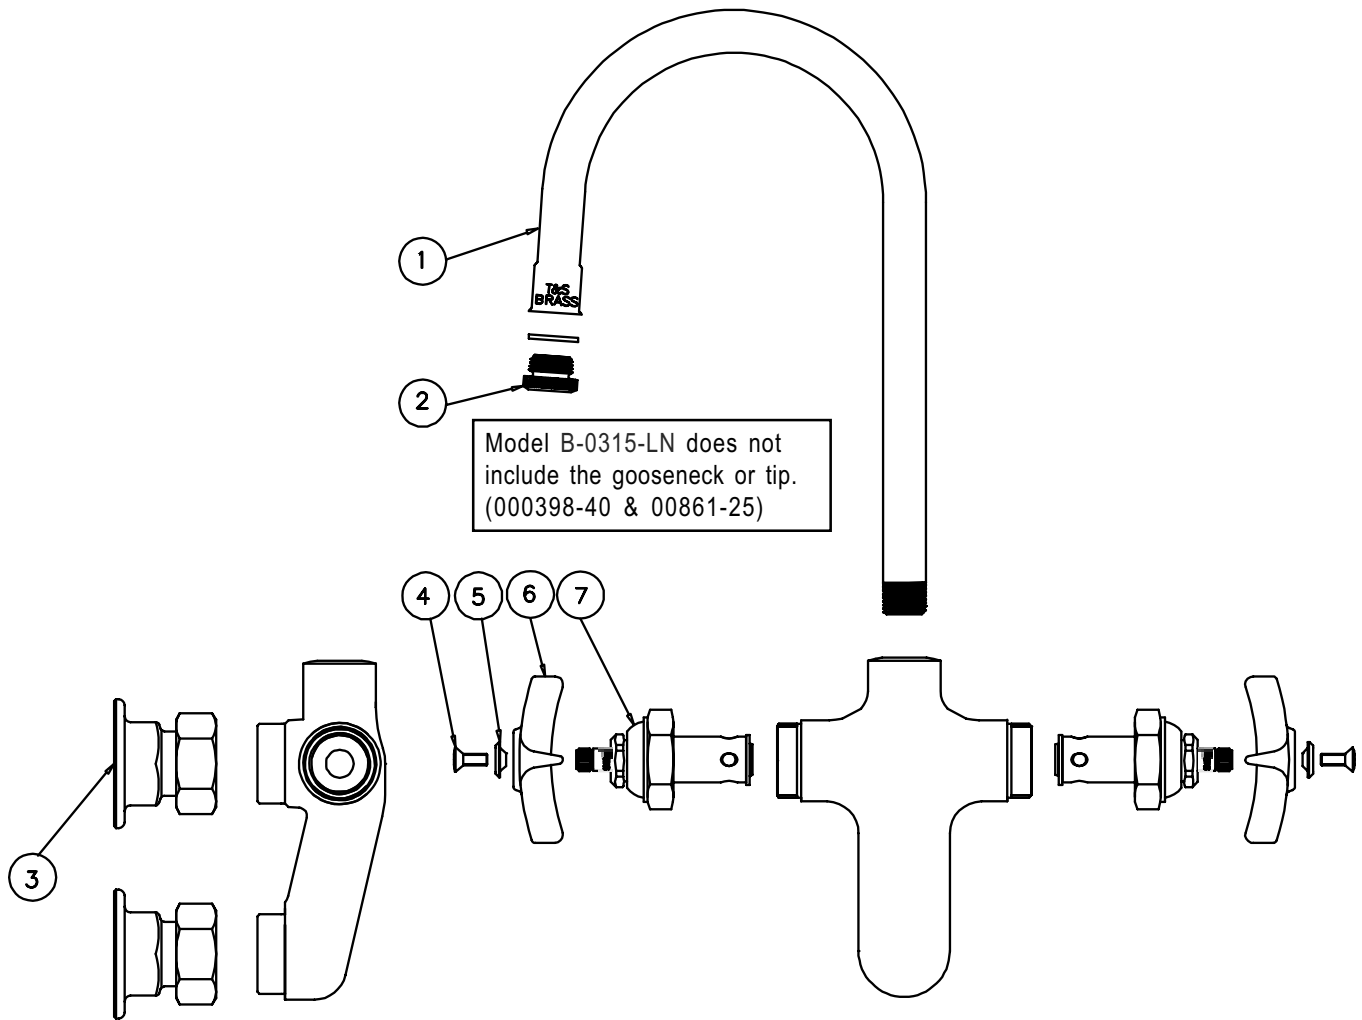

B-0315, B-0315-LN

Rigid Faucet Assembly

1	Gooseneck (B-0315)	000398-40
2	Tip, Gooseneck (B-0315)	000861-25
3	Asm, Coupling Flange	002893-45
4	Screw, Handle	000922-45
5	Index, Button, Blue/Cold	001660-45
	Index, Button, Red/Hot	001661-45
6	Handle, Kitchen 4-Arm	002521-45
7	Asm, Spindle Eterna - Hot	005960-40