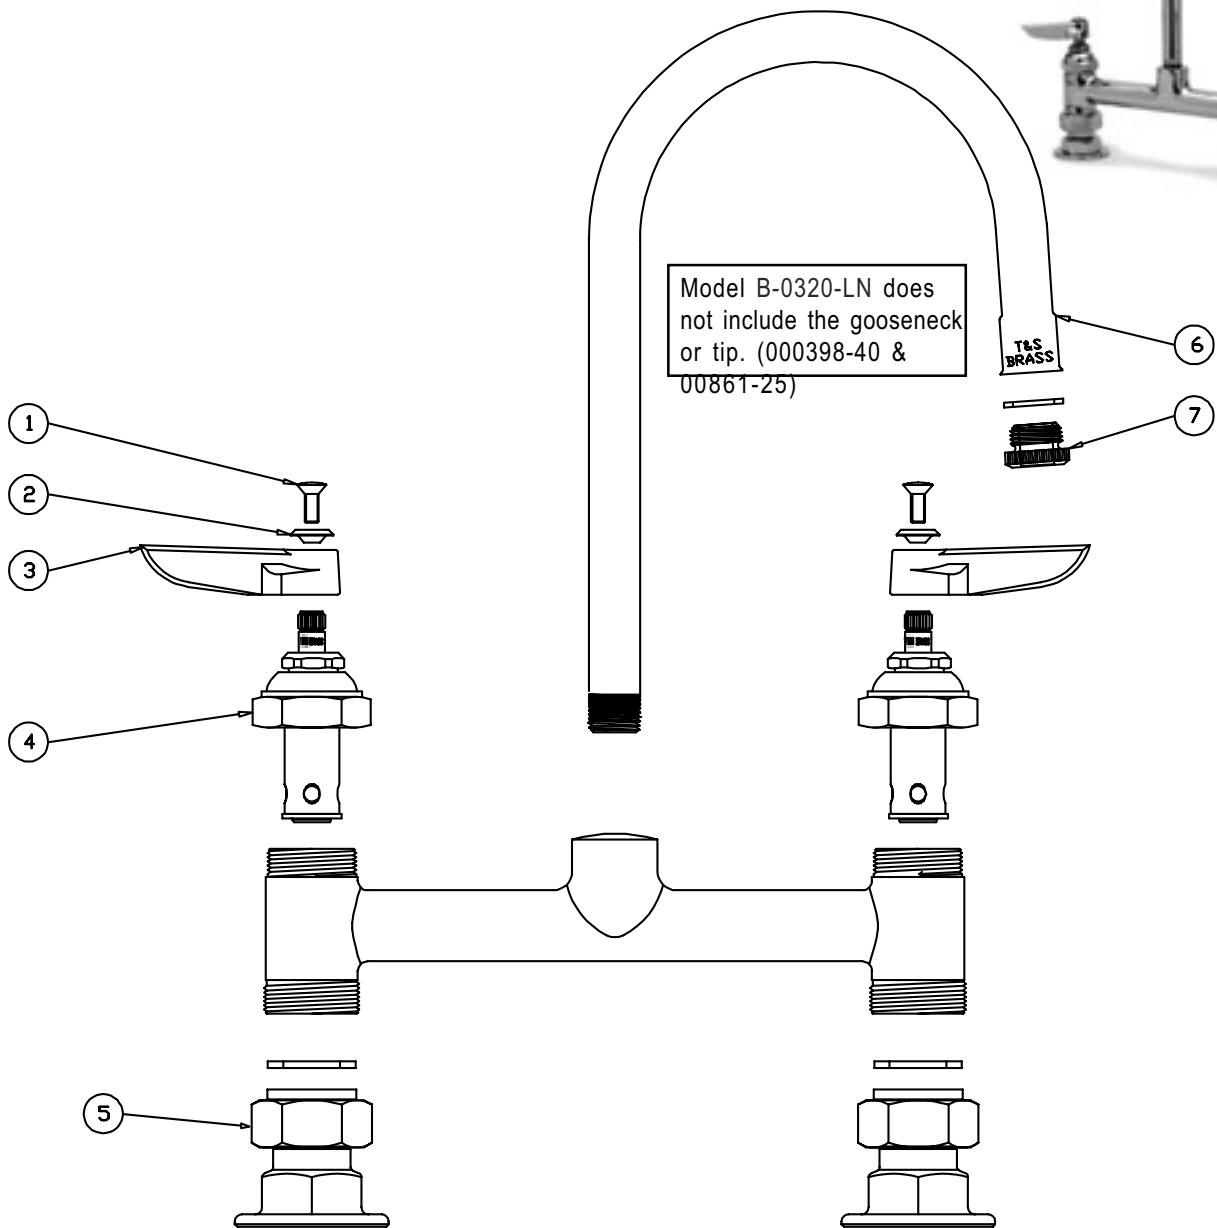

B-0320, B-0320-LN

Deck Mixing Faucet Assembly

1	Asm, Coupling Flange	002893-40
2	Screw, Handle	000922-45
3	Index, Button, Blue/Cold	001660-45
	Index, Button, Red/Hot	001661-45
4	Handle, Kitchen 4-Arm	002521-45
5	Asm, Spindle Eterna - Cold	005959-40
	Asm, Spindle Eterna - Hot	005960-40
6	Gooseneck (B-0320)	000398-40
7	Tip, Gooseneck (B-0320)	000861-25