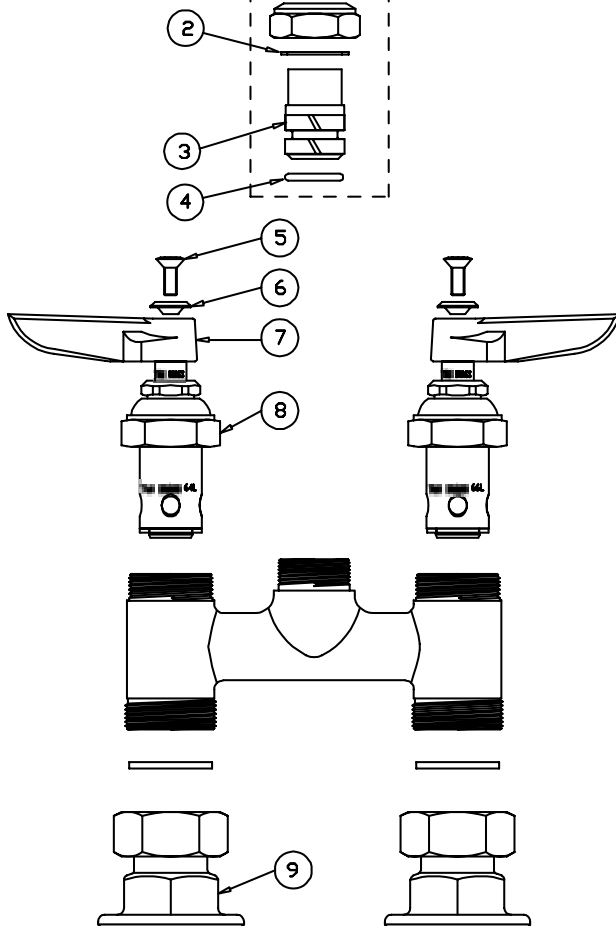

B-0325, B-0325-LN

Model B-0325-LN does not include the gooseneck. (133X)

Deck Mixing Faucet Assembly

- | | | |
|---|------------------------------------|-----------|
| 1 | Asm, Gooseneck, Swivel (B-032 133X | |
| 2 | Washer | 009538-45 |
| 3 | Sleeve | 011429-45 |
| 4 | O-Ring | 001074-45 |
| 5 | Screw, Handle | 000922-45 |
| 6 | Index, Button, Blue/Cold | 001660-45 |
| | Index, Button, Red/Hot | 001661-45 |
| 7 | Handle, Lever | 001638-45 |
| 8 | Asm, Spindle Eterna - Cold | 005959-40 |
| | Asm, Spindle Eterna - Hot | 005960-40 |
| 9 | Asm, Coupling Flange | 002893-40 |