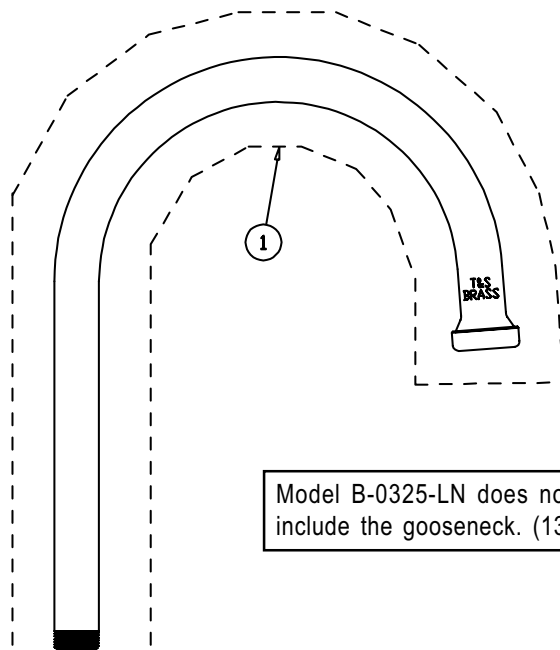

B-0325, B-0325-LN

Model B-0325-LN does not include the gooseneck. (133X)

Deck Mixing Faucet Assembly

- | | | |
|---|------------------------------------|-----------|
| 1 | Asm, Gooseneck, Swivel (B-032 133X | |
| 2 | Washer | 009538-45 |
| 3 | Sleeve | 011429-45 |
| 4 | O-Ring | 001074-45 |
| 5 | Screw, Handle | 000922-45 |
| 6 | Index, Button, Blue/Cold | 001660-45 |
| | Index, Button, Red/Hot | 001661-45 |
| 7 | Handle, Lever | 001638-45 |
| 8 | Asm, Spindle Eterna - Cold | 005959-40 |
| | Asm, Spindle Eterna - Hot | 005960-40 |
| 9 | Asm, Coupling Flange | 002893-40 |