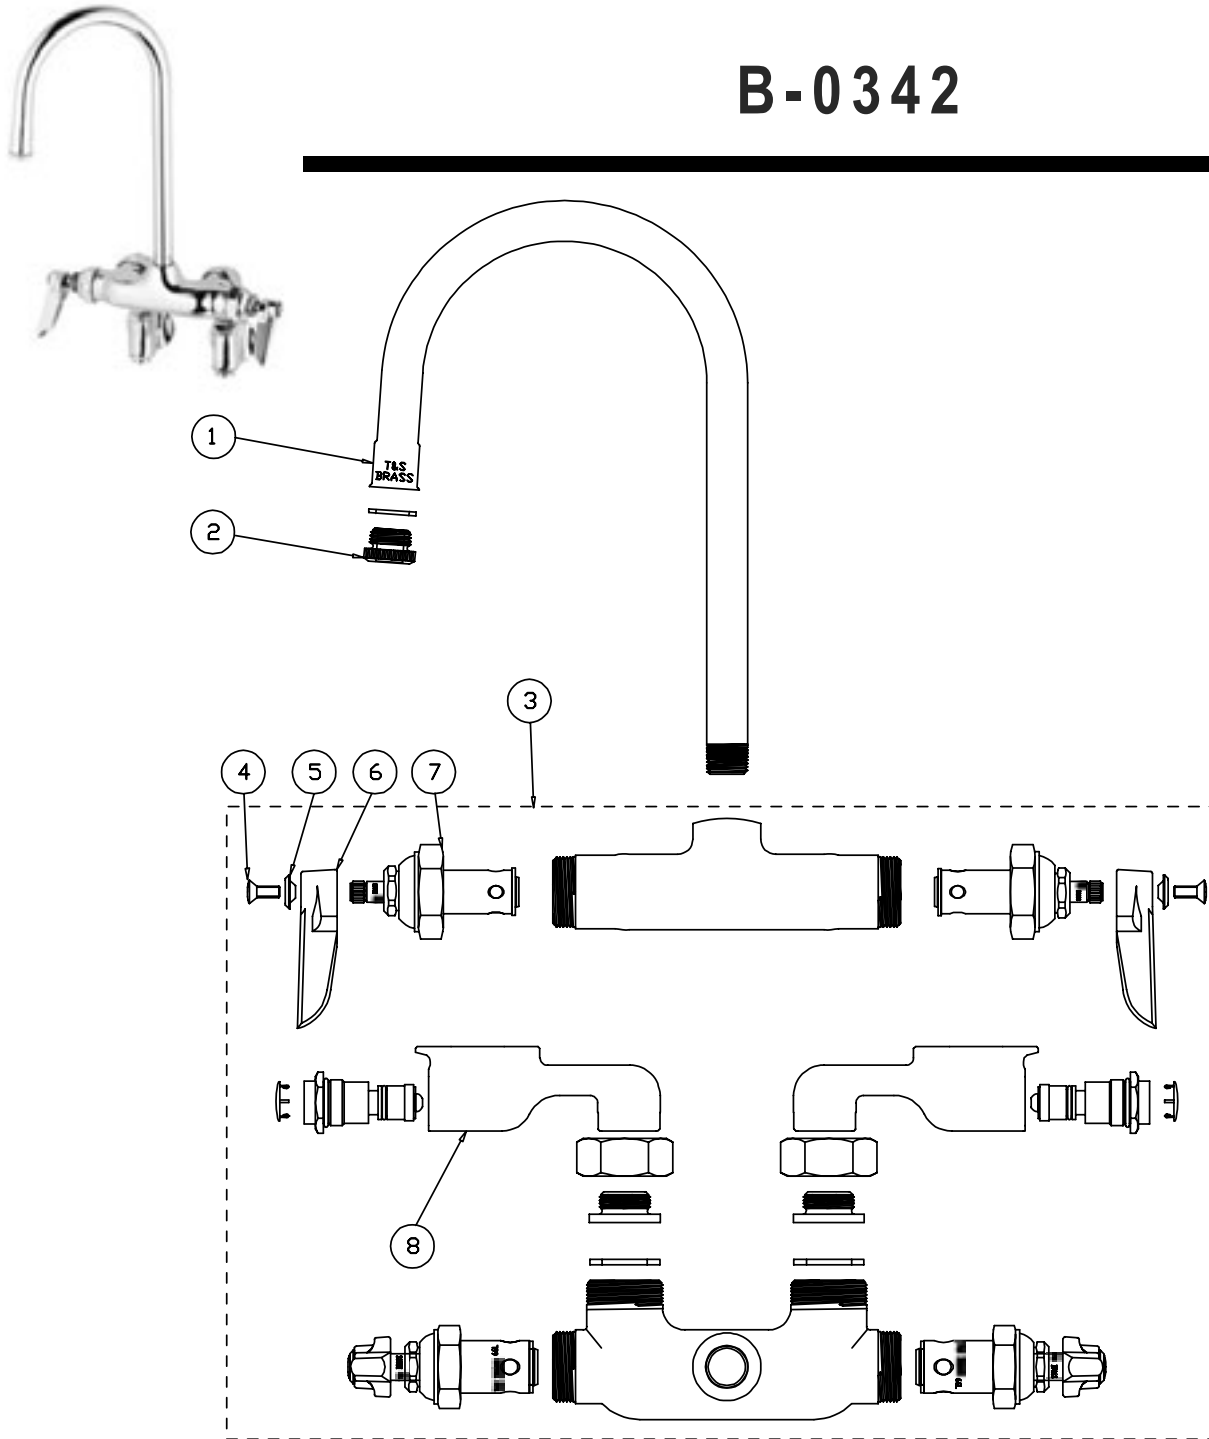

B-0342

Faucet Assembly

1	Gooseneck	000398-40
2	Tip, Gooseneck	000861-25
3	Asm, Base Faucet	B-0342-LN
4	Screw, Handle	000922-45
5	Index, Button, Blue/Cold	001660-45
	Index, Button, Red/Hot	001661-45
6	Handle, Lever	001638-45
7	Asm, Spindle Eterna - Co	005959-40
	Asm, Spindle Eterna - Ho	005960-40
8	Asm, 'FE' Flange	005937-40