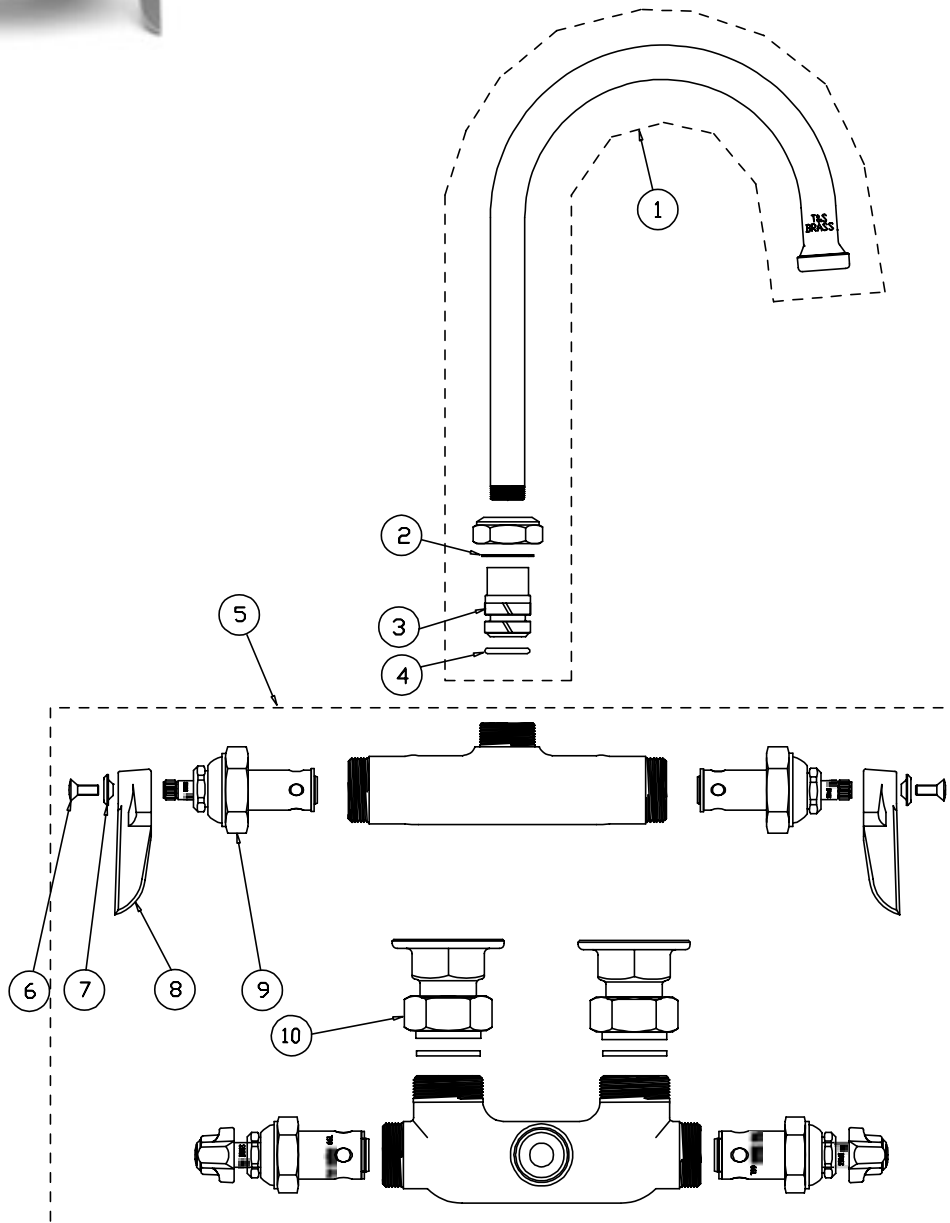

B-0346

Faucet Assembly

1	Asm, Gooseneck, Swivel	133X
2	Washer, Swivel	009538-45
3	Sleeve, Swivel	011429-45
4	O-Ring, Swivel	001074-45
5	Asm, Base Faucet	002836-40
6	Screw, Handle	000922-45
7	Index, Button, Blue/Cold	001660-45
	Index, Button, Red/Hot	001661-45
8	Handle, Lever	001638-45
9	Asm, Spindle Eterna - Col	005959-40
	Asm, Spindle Eterna - Hot	005960-40
10	Asm, Coupling Flange	002893-40