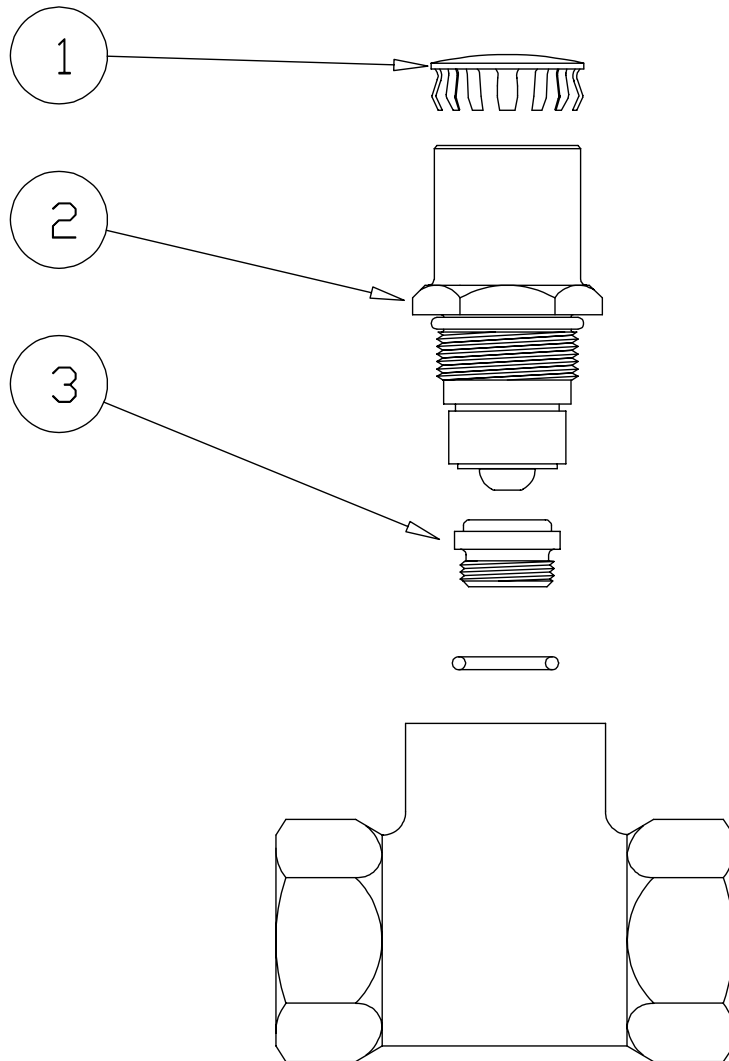

# B-0416

---

## ***Straight Loose Key Stop***

1	Cap, Key Stop	001605-45
2	Asm, Spindle	002892-40
3	Seat	000763-20