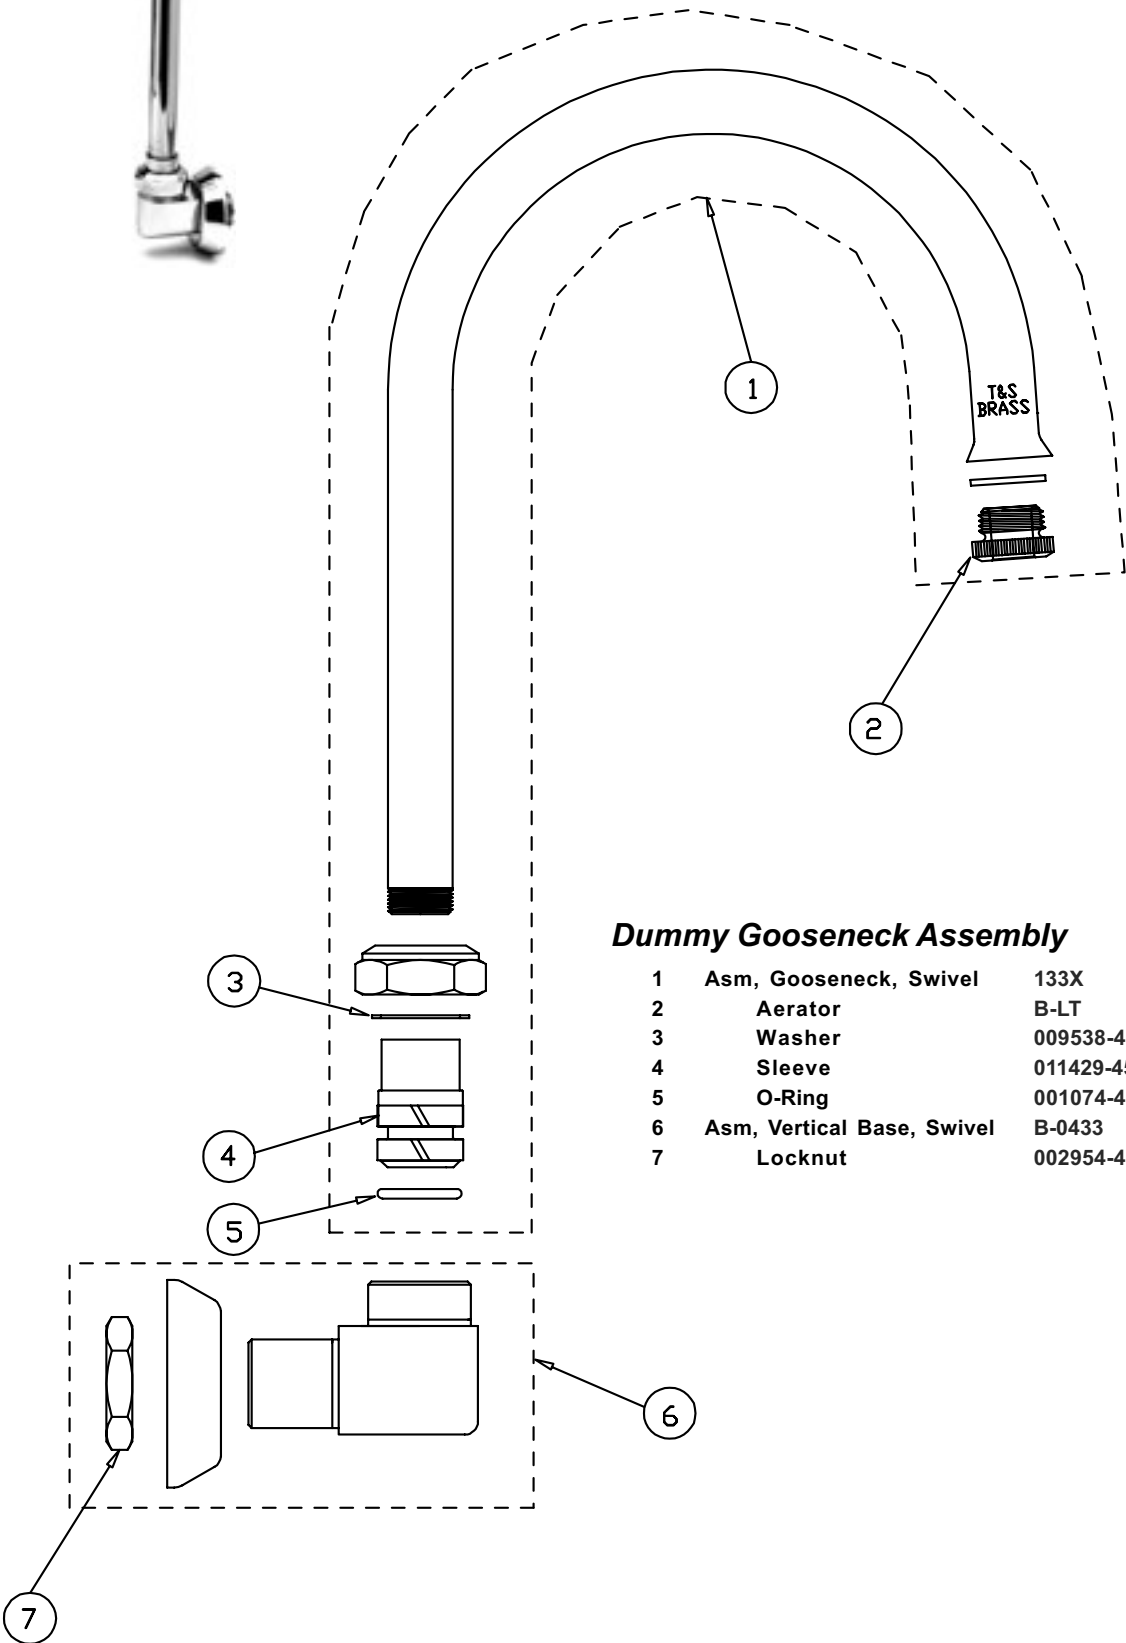

B-0525

Dummy Gooseneck Assembly

1	Asm, Gooseneck, Swivel	133X
2	Aerator	B-LT
3	Washer	009538-45
4	Sleeve	011429-45
5	O-Ring	001074-45
6	Asm, Vertical Base, Swivel	B-0433
7	Locknut	002954-45