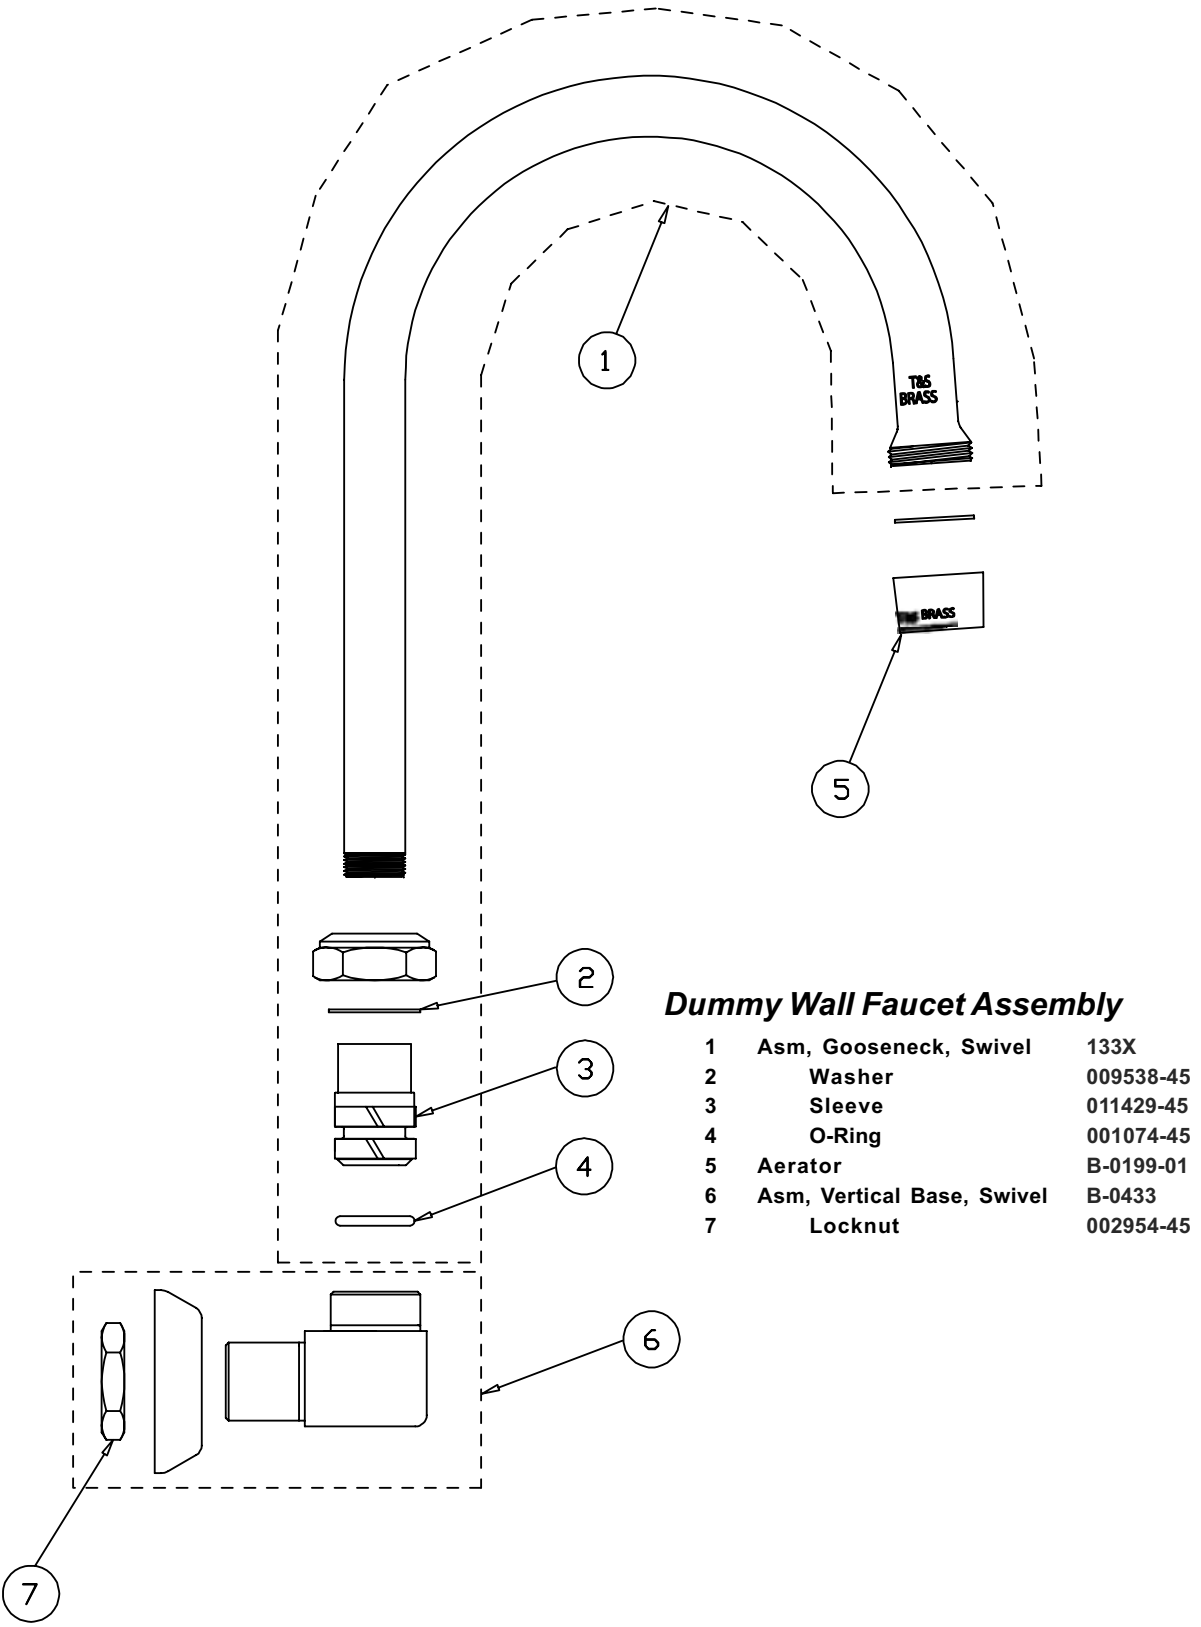

# B-0527

### Dummy Wall Faucet Assembly

1	Asm, Gooseneck, Swivel	133X
2	Washer	009538-45
3	Sleeve	011429-45
4	O-Ring	001074-45
5	Aerator	B-0199-01
6	Asm, Vertical Base, Swivel	B-0433
7	Locknut	002954-45