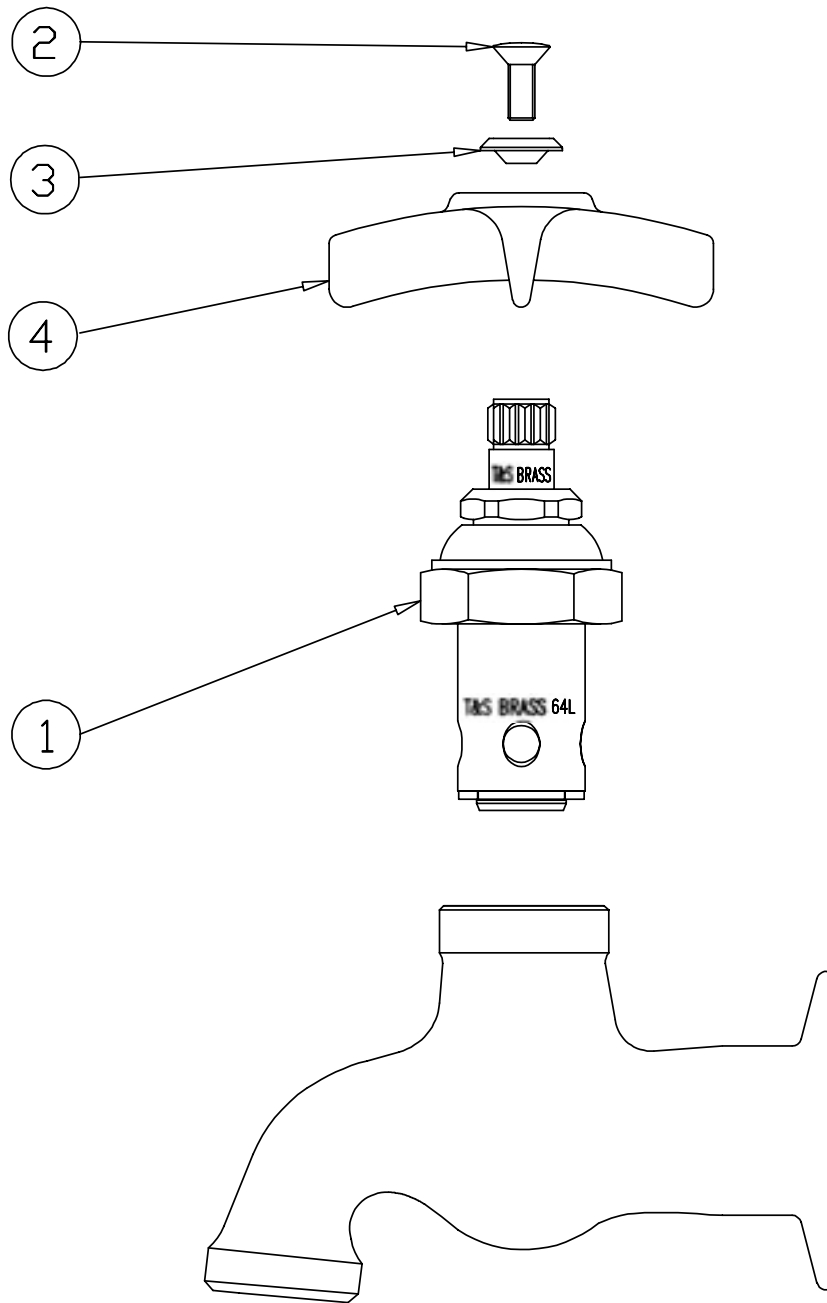

B-0702

Faucet Assembly

1	Asm, Spindle Eterna	005960-40
2	Screw, Lever Handle	000922-45
3	Index, Button, Blue/Cold	001660-45
4	Handle, Lever	001638-45