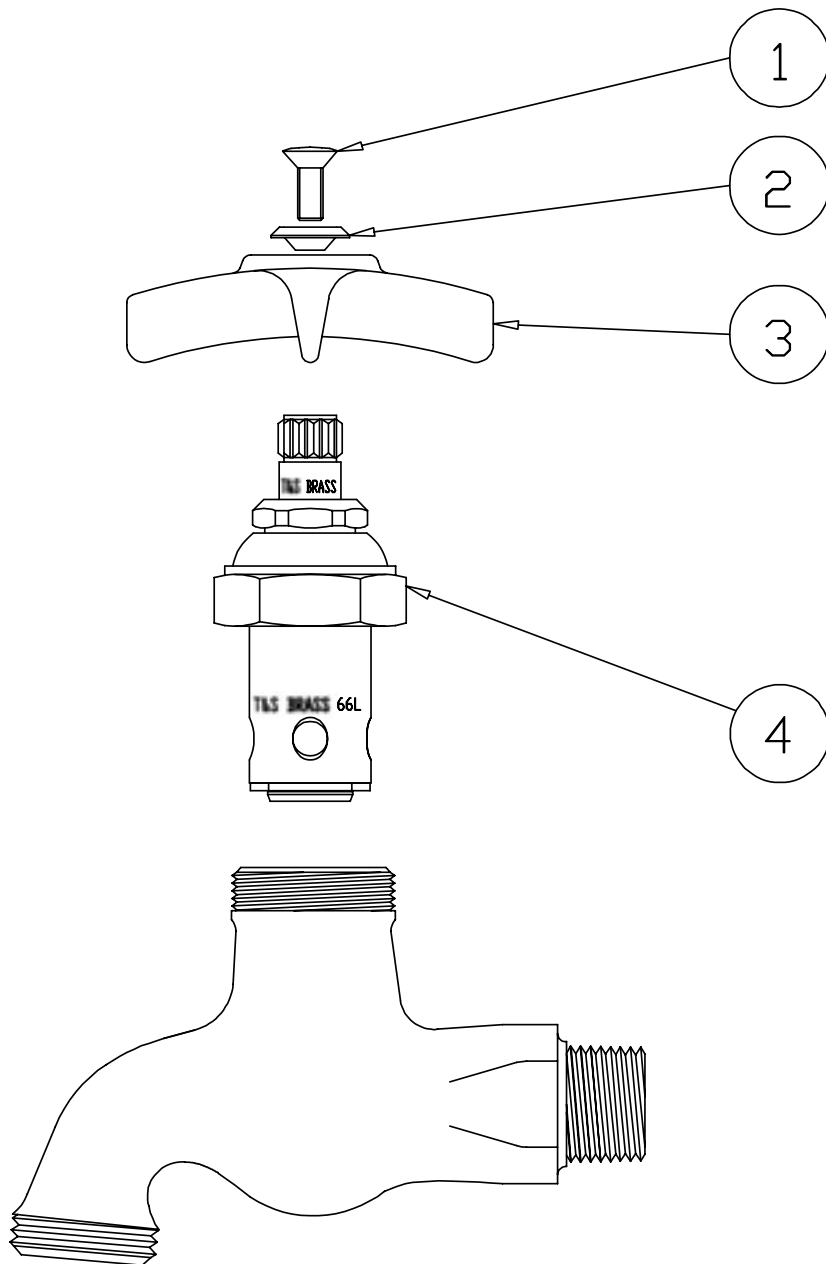

B-0704

Faucet Assembly

1	Screw, Handle	000922-45
2	Index, Button, Blue/Cold	001660-45
3	Handle, Kitchen 4-Arm	002521-45
4	Asm, Spindle - Hot	005960-40