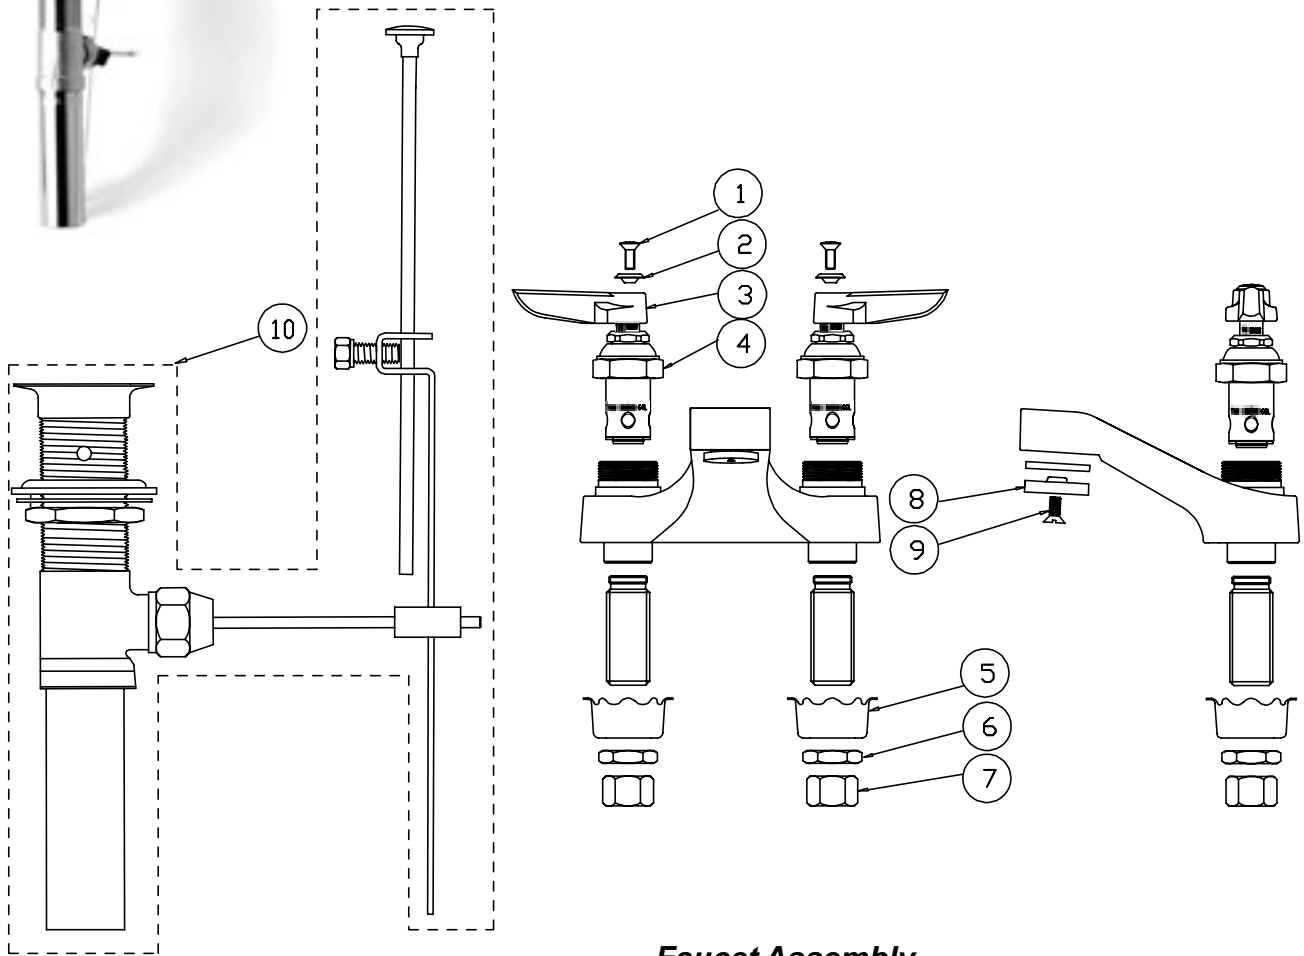

# B-0876, B-0877

Model B-0876 includes pop-up drain assembly (B-0898).

## Faucet Assembly

1	Screw, Handle	000922-45
2	Index, Button, Blue/Cold	001660-45
	Index, Button, Red/Hot	001661-45
3	Handle, Lever	001638-45
4	Asm, Spindle, Eterna - RH/Cold	005959-40
	Asm, Spindle, Eterna - LH/Hot	005960-40
5	Washer, Rosette	001000-45
6	Locknut	002954-45
7	Nut, Coupling	000958-20
8	Spray Face, Drip Proof	010574-25
9	Screw, Spray Face	000921-45
10	Asm, Pop-Up Drain (B-0876)	B-0898