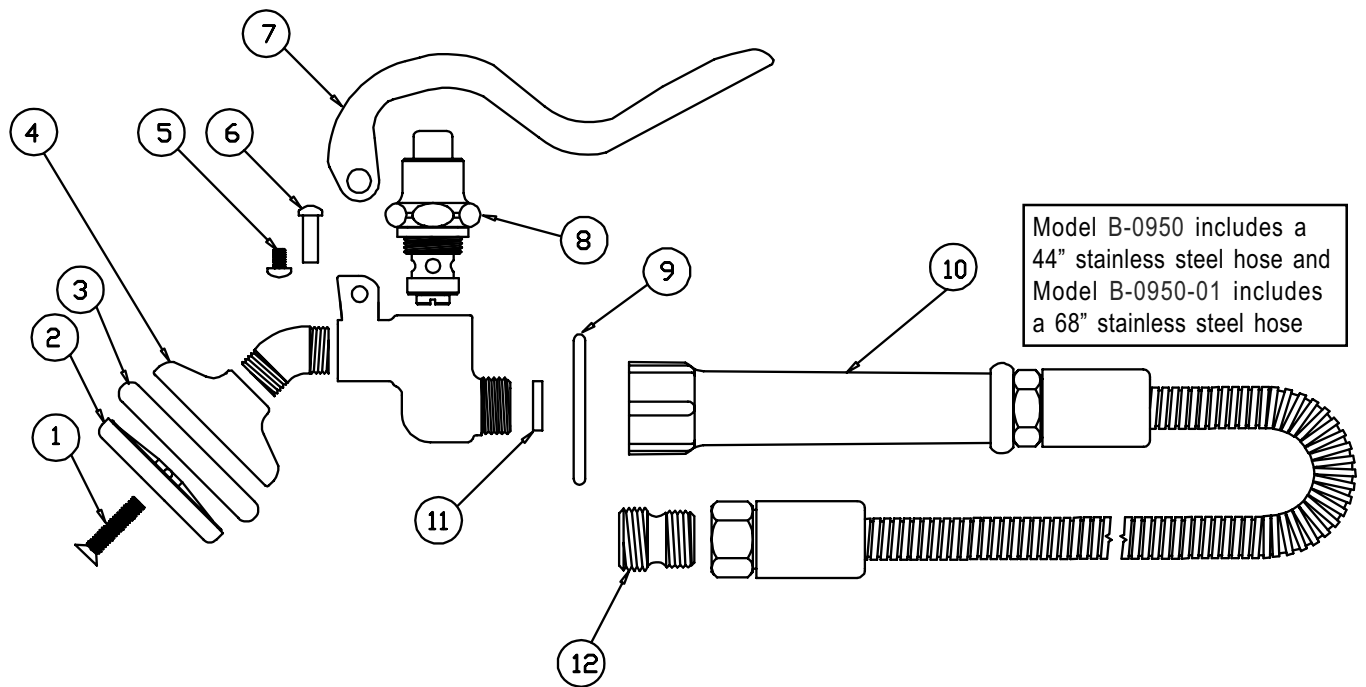

B-0950, B-0950-01

Model B-0950 includes a 44" stainless steel hose and Model B-0950-01 includes a 68" stainless steel hose

Pre-Rinse Unit

1	Screw, Spray Face	000913-40
2	Spray, Face	009845-45
3	Ring, Rubber	009848-45
4	Spray, Cup	000019-40
5	Screw, Handle	003199-45
6	Nut, Handle	003198-45
7	Squeeze Valve, Handle	001120-45
8	Bonnet, Assembly	002856-40
9	Ring, Hold Down	000907-45
10	Asm, Hose Handle	002987-40
11	Washer, Hose	010476-45
12	Adapter, 1/2" Male X 3/4"-14 Male	000547-25