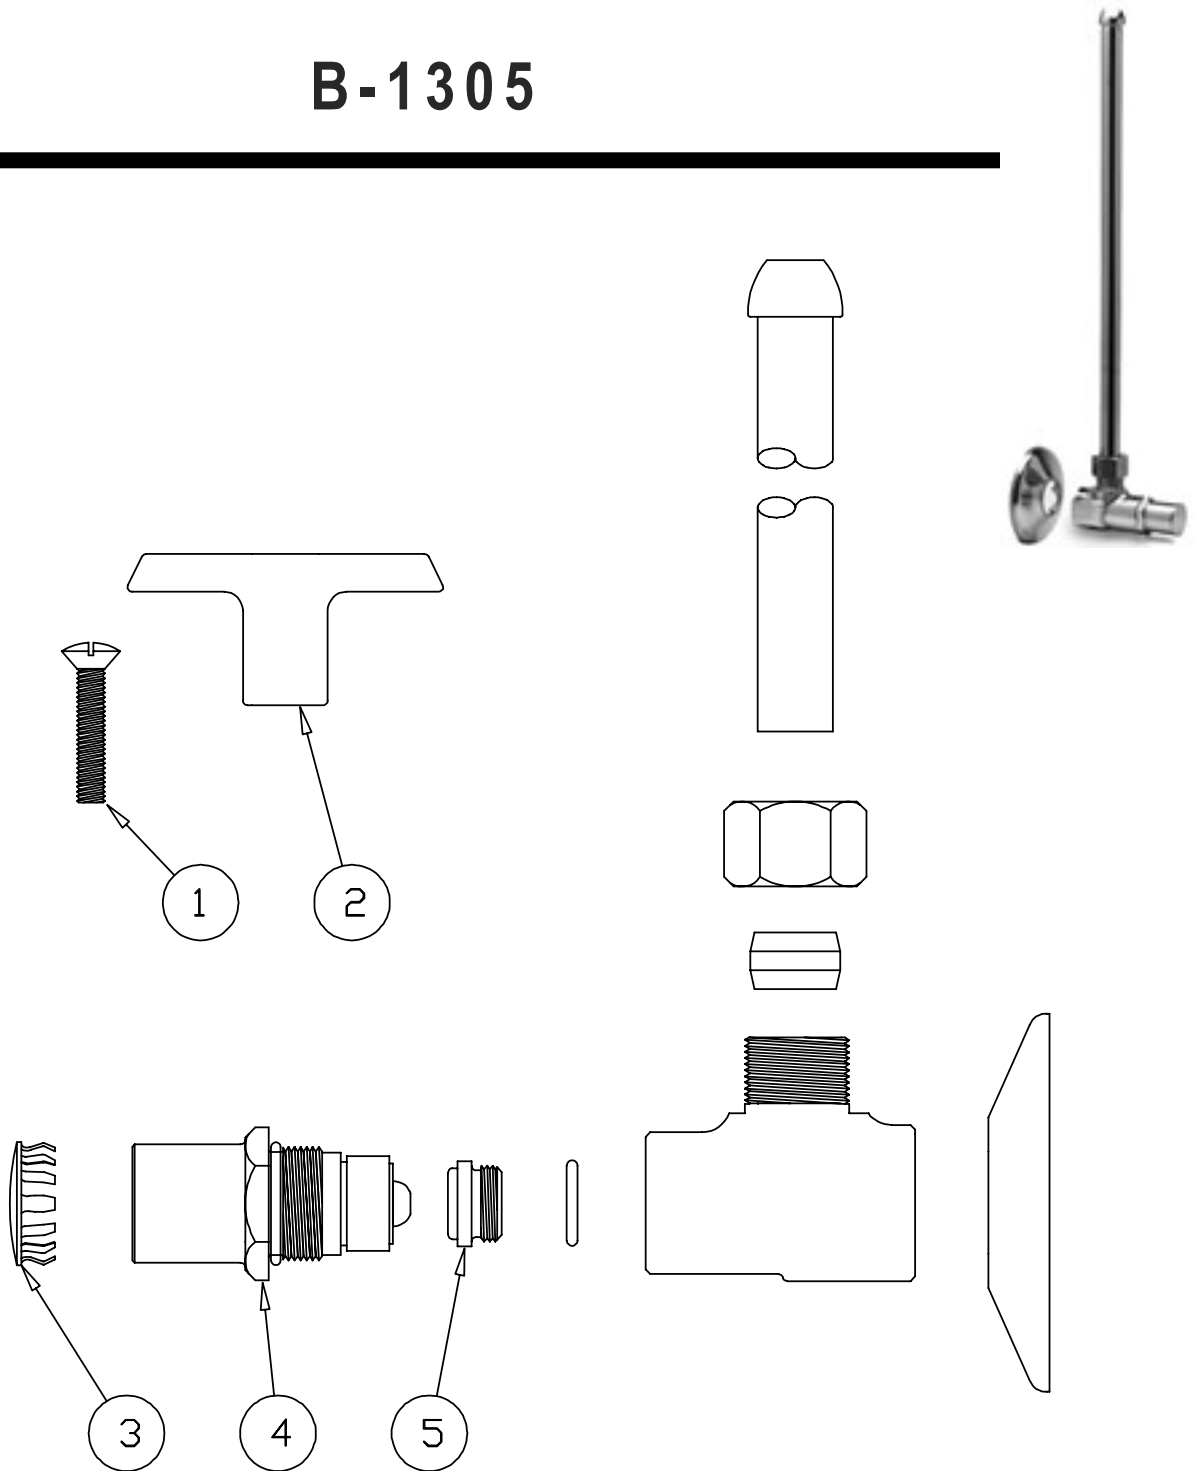

B-1305

Flexible Supply and Angle Stop

1	Screw, Key Handle	002432-45
2	Handle, 'T', Supply Stop	001802-45
3	Cap, Key Stop	001605-45
4	Asm, Spindle	002892-45
5	Seat	000763-20