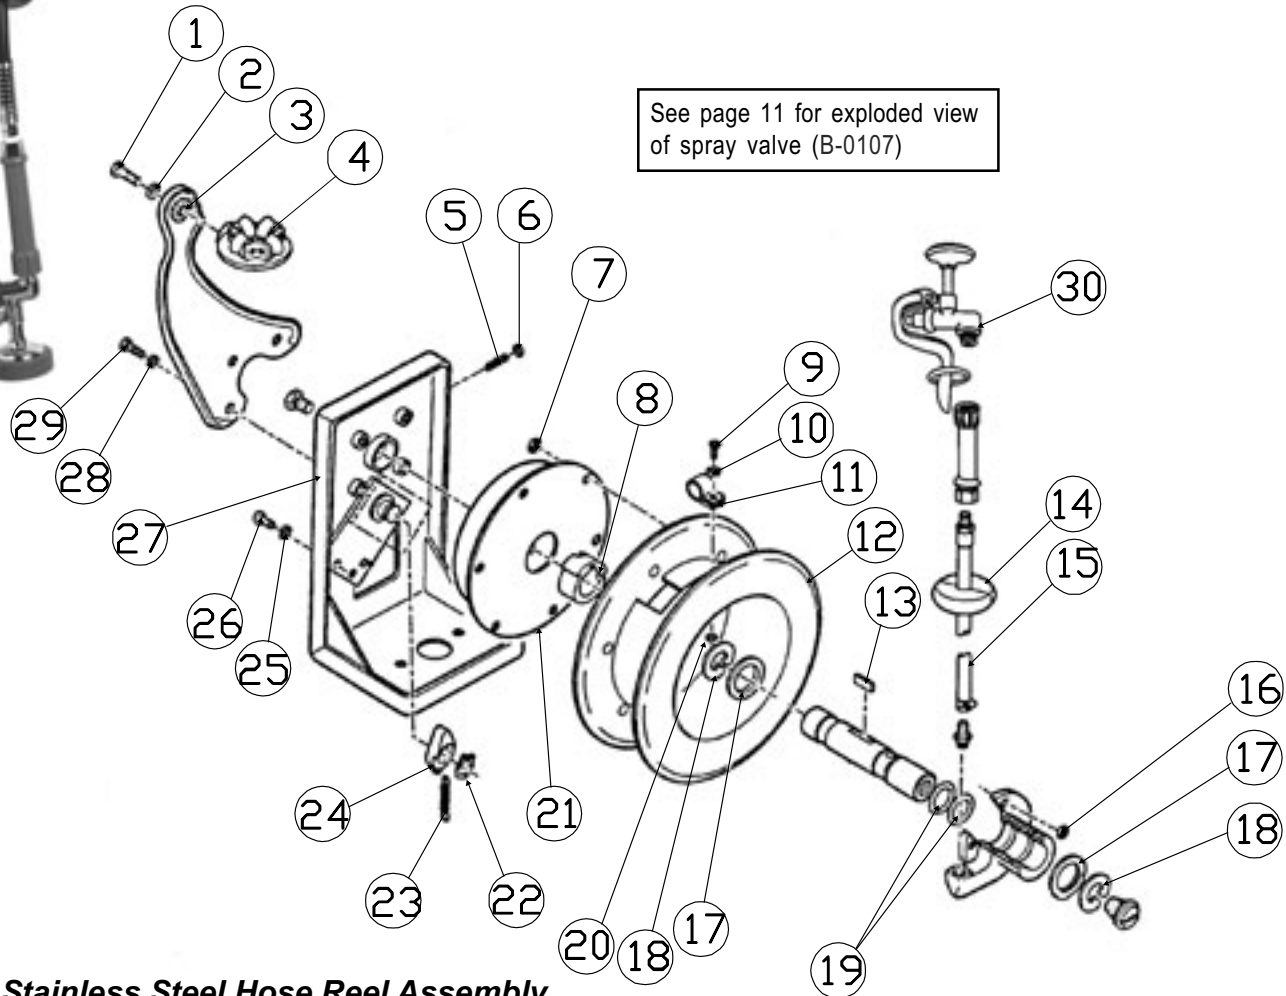

B-1403, B-1407

Stainless Steel Hose Reel Assembly

1	Hex Screw	002507-45	16	Locknut	002448-45
2	Lock Washer	002458-45	17	Washer	002453-45
3	Guide Arm	002496-45	18	Snap Ring	002451-45
4	Roller Guide	002483-45	19	O-Ring	001061-45
5	Set Screw	002463-45	20	Nut	002457-45
6	Jam Nut	002498-45	21	Asm, Mainspring, Cup and Ratchet	002469-45
7	Locknut	002448-45	22	Retaining Ring	002447-45
8	Mainspring Hub	002499-45	23	Ratchet Spring	002446-45
9	Screw	002550-45	24	Ratchet Lever	002504-45
10	Washer	002458-45	25	Washer	002458-45
11	Hose Clamp	002501-45	26	Screw	002506-45
12	Asm, Drum	002502-45	27	Asm, Stand	002497-45
13	Key	002481-45	28	Washer	002459-45
14	Asm, Hose Stop	001427-45	29	Screw	002506-45
15	Asm, Hose, 35 foot	003364-20	30	Asm, Spray Valve	B-0107