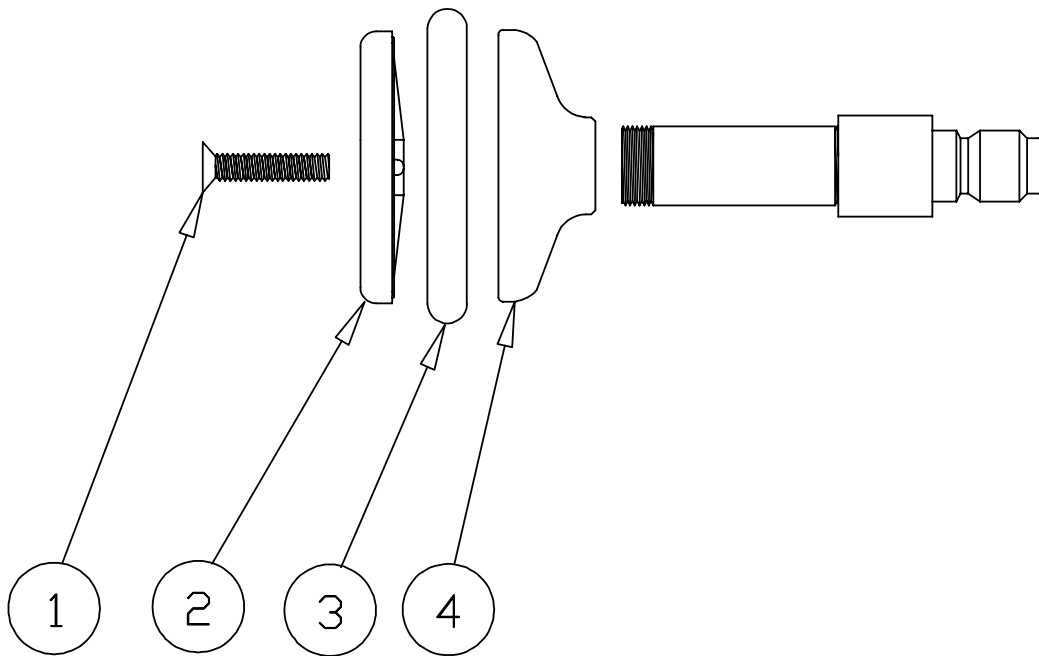

B-1421

Quick Connect Spray

1	Screw, Spray Face	000913-45
2	Spray Face	001121-45
3	Spray Head	007861-45
4	Cup, Spray	000019-40