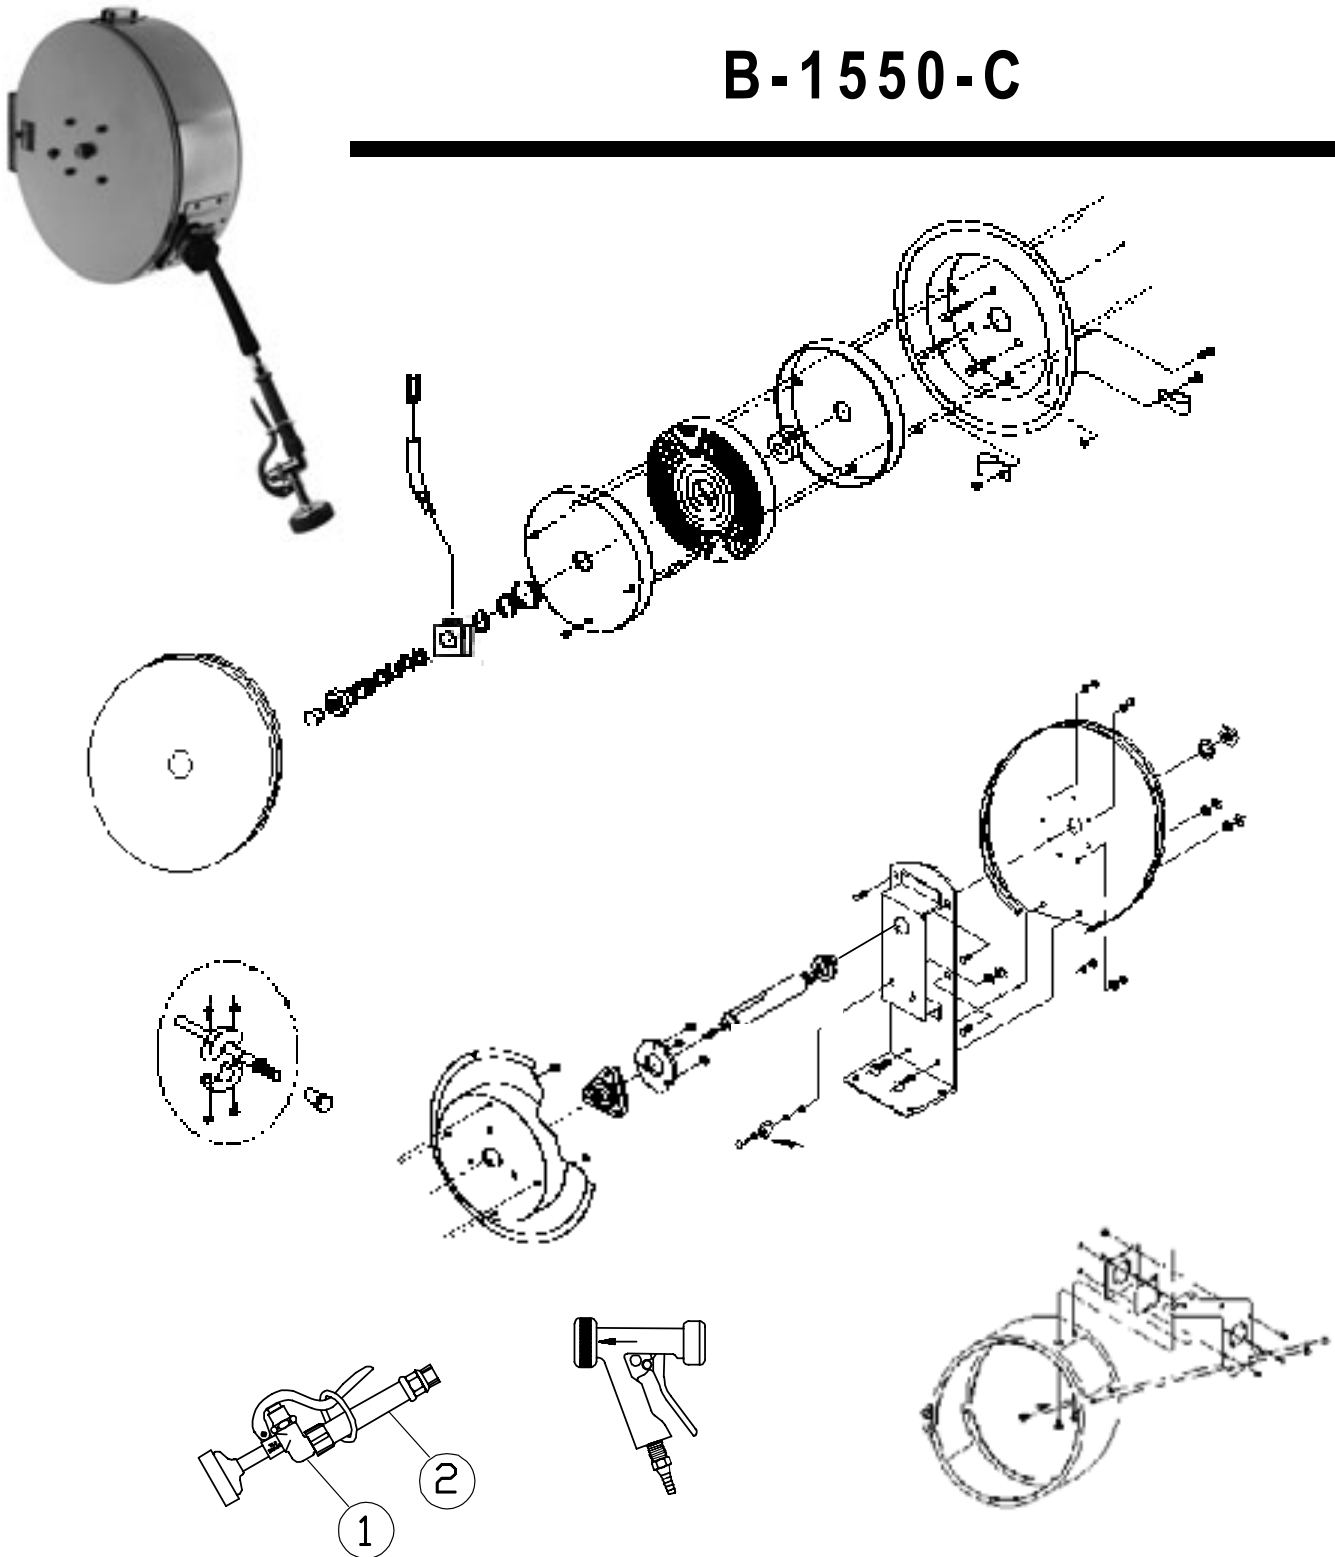

B-1550-C

See page 11 for exploded view
of spray valve (B-0107)

Hose Reel with Spray Valve

- | | | |
|---|------------------|-----------|
| 1 | Asm, Spray Valve | B-0107 |
| 2 | Asm, Handle | 002881-40 |