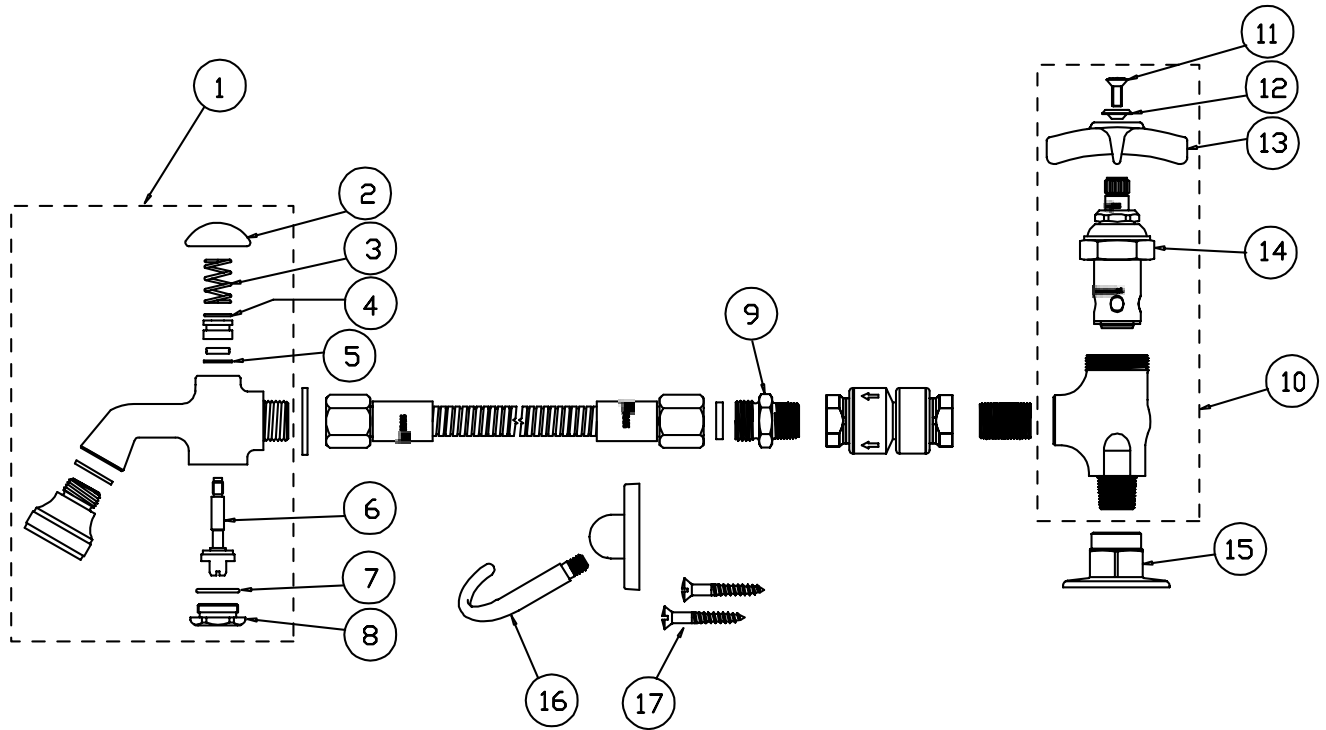

B-1716-02

Spray Wash Faucet with Vacuum Breaker

1	Asm, Spray Valve	002857-40
2	Cap	000622-40
3	Spring	000894-45
4	O-Ring, Spindle	001063-45
5	Washer, Bonnet	000974-45
6	Stem	000826-20
7	O-Ring, Insert	001062-45
8	Cap, Hex	000623-40
9	Adapter, 3/8" Male x 3/4"-14 Male	000545-25
10	Asm, Angled Stop	006998-40
11	Screw, Handle	000922-45
12	Index, Button, Blue/Cold	001660-45
13	Handle, Kitchen, 4-Arm	002521-45
14	Asm, Spindle, Eterna - Hot	005960-40
15	Flange	000014-40
16	Finger Hook	002309-40
17	Screw, Wall Mount	000915-45