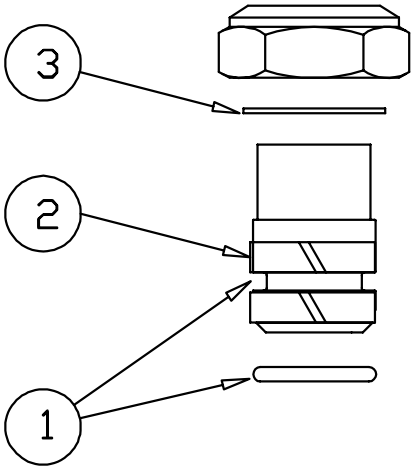

### *Double Joint Front Nozzle*

- |   |                |           |
|---|----------------|-----------|
| 1 | O-Ring, Swivel | 001074-45 |
| 2 | Sleeve, Swivel | 011429-45 |
| 3 | Washer, Swivel | 009538-45 |