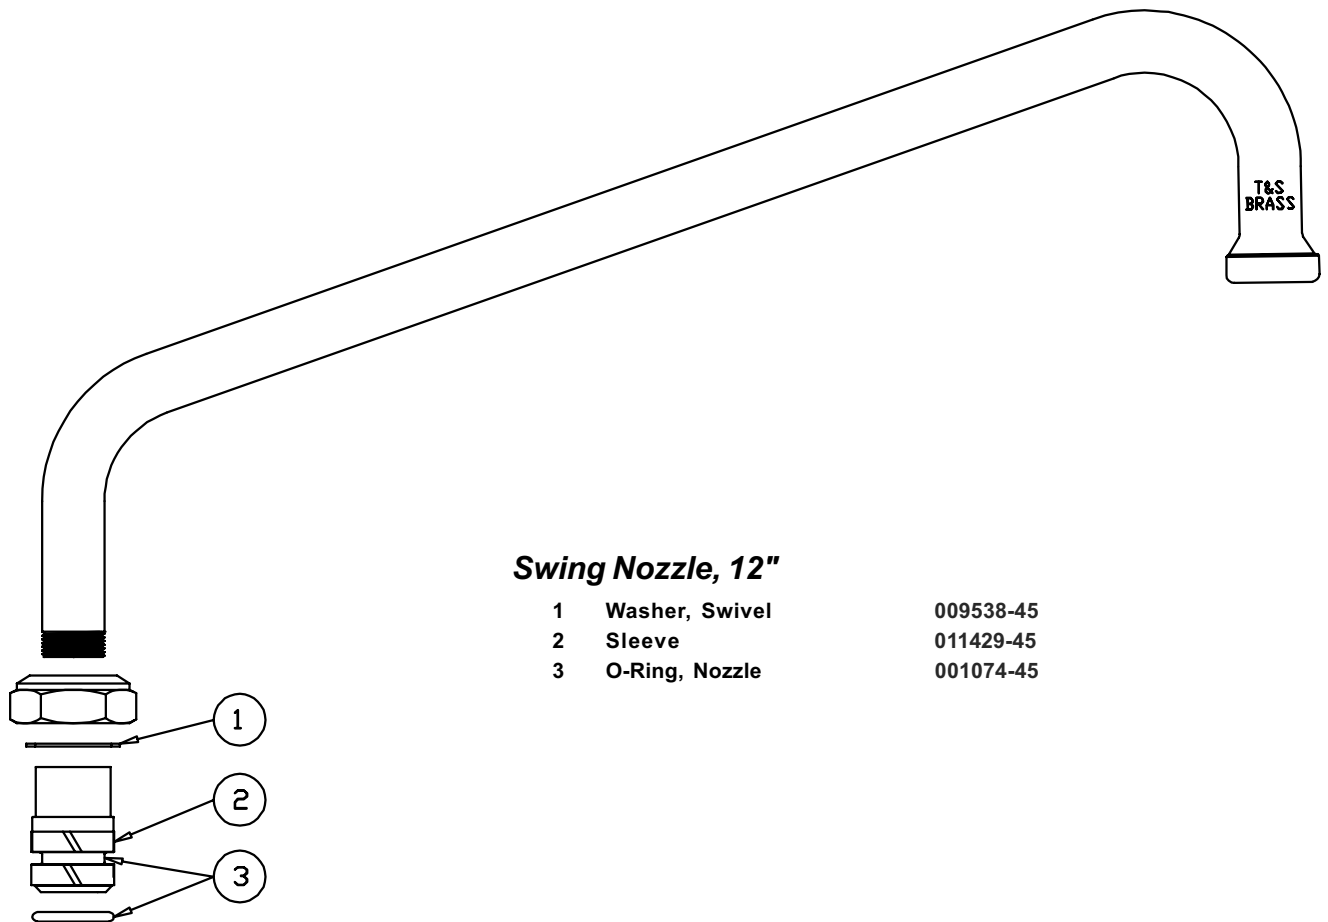

# B-1912-14

---

## *Swing Nozzle, 12"*

1	Washer, Swivel	009538-45
2	Sleeve	011429-45
3	O-Ring, Nozzle	001074-45