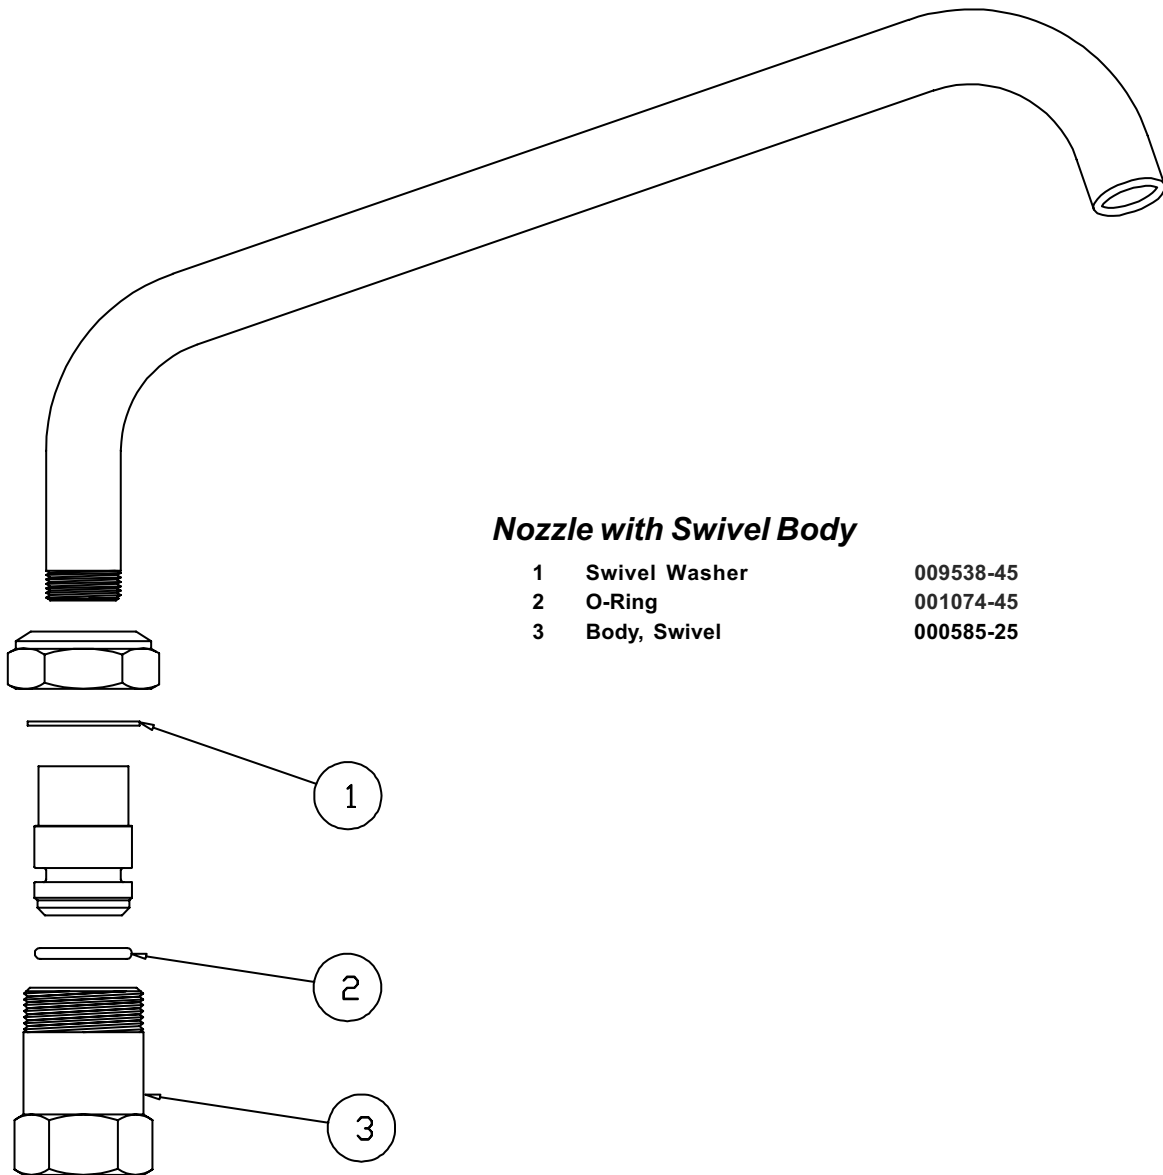

# B-1929

---

## ***Nozzle with Swivel Body***

1	Swivel Washer	009538-45
2	O-Ring	001074-45
3	Body, Swivel	000585-25