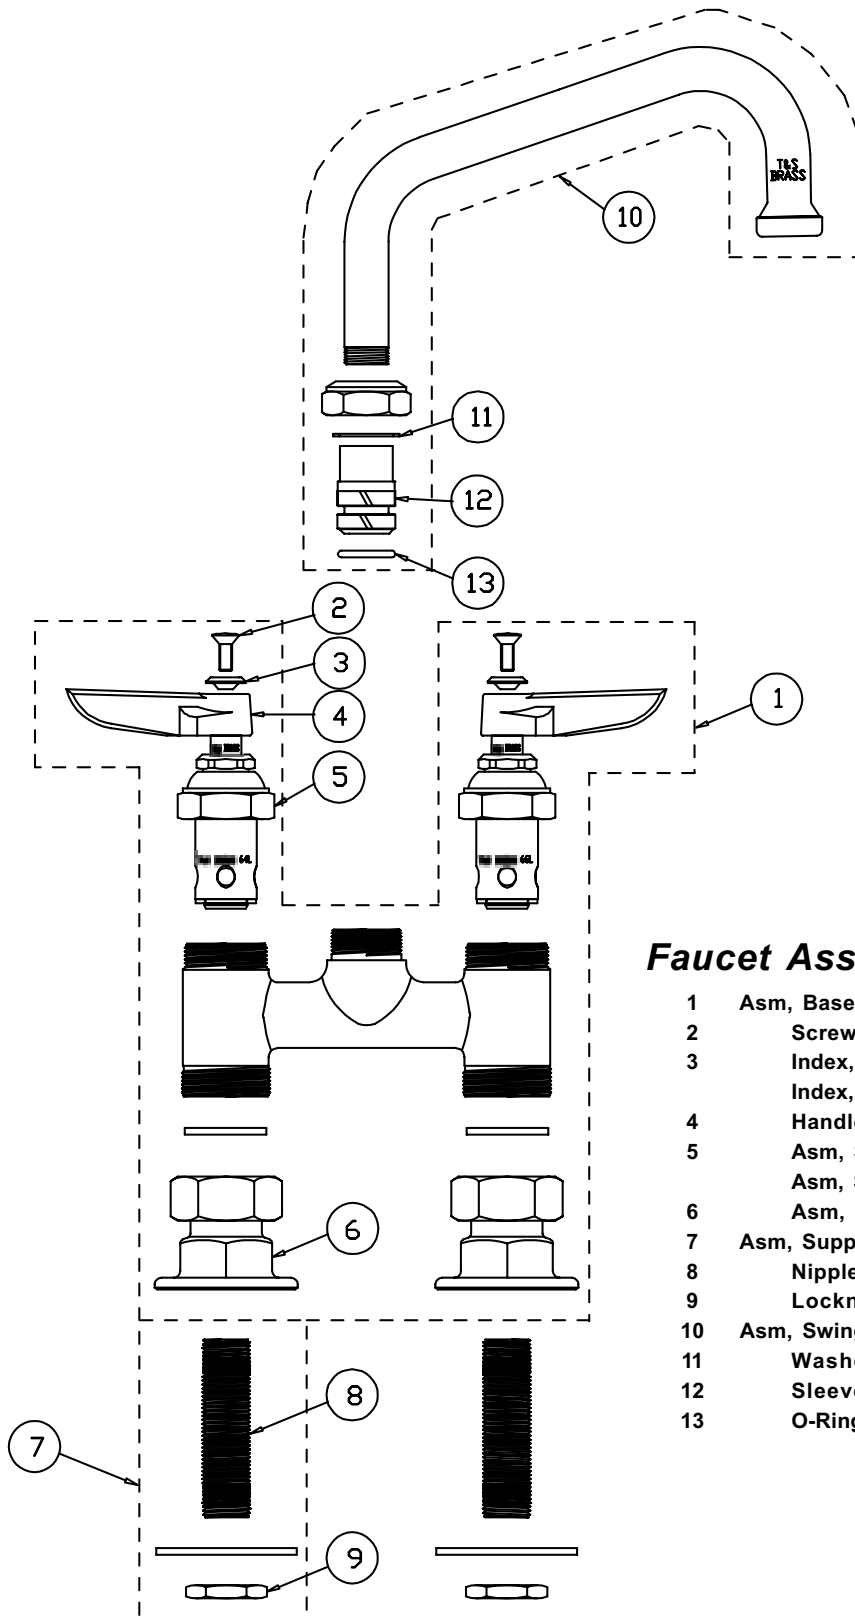

B-2283

Faucet Assembly

1	Asm, Base Faucet	B-0225-LN
2	Screw, Handle	000922-45
3	Index, Button, Blue/Cold	001660-45
	Index, Button, Red/Hot	001661-45
4	Handle, Lever	001638-45
5	Asm, Spindle Eterna - Cold	005959-40
	Asm, Spindle Eterna - Hot	005960-40
6	Asm, Coupling Flange	002893-40
7	Asm, Supply Nipple	B-0425
8	Nipple	000422-20
9	Locknut	002954-45
10	Asm, Swing Nozzle, 6"	059X
11	Washer	009538-45
12	Sleeve	011429-45
13	O-Ring	001074-45