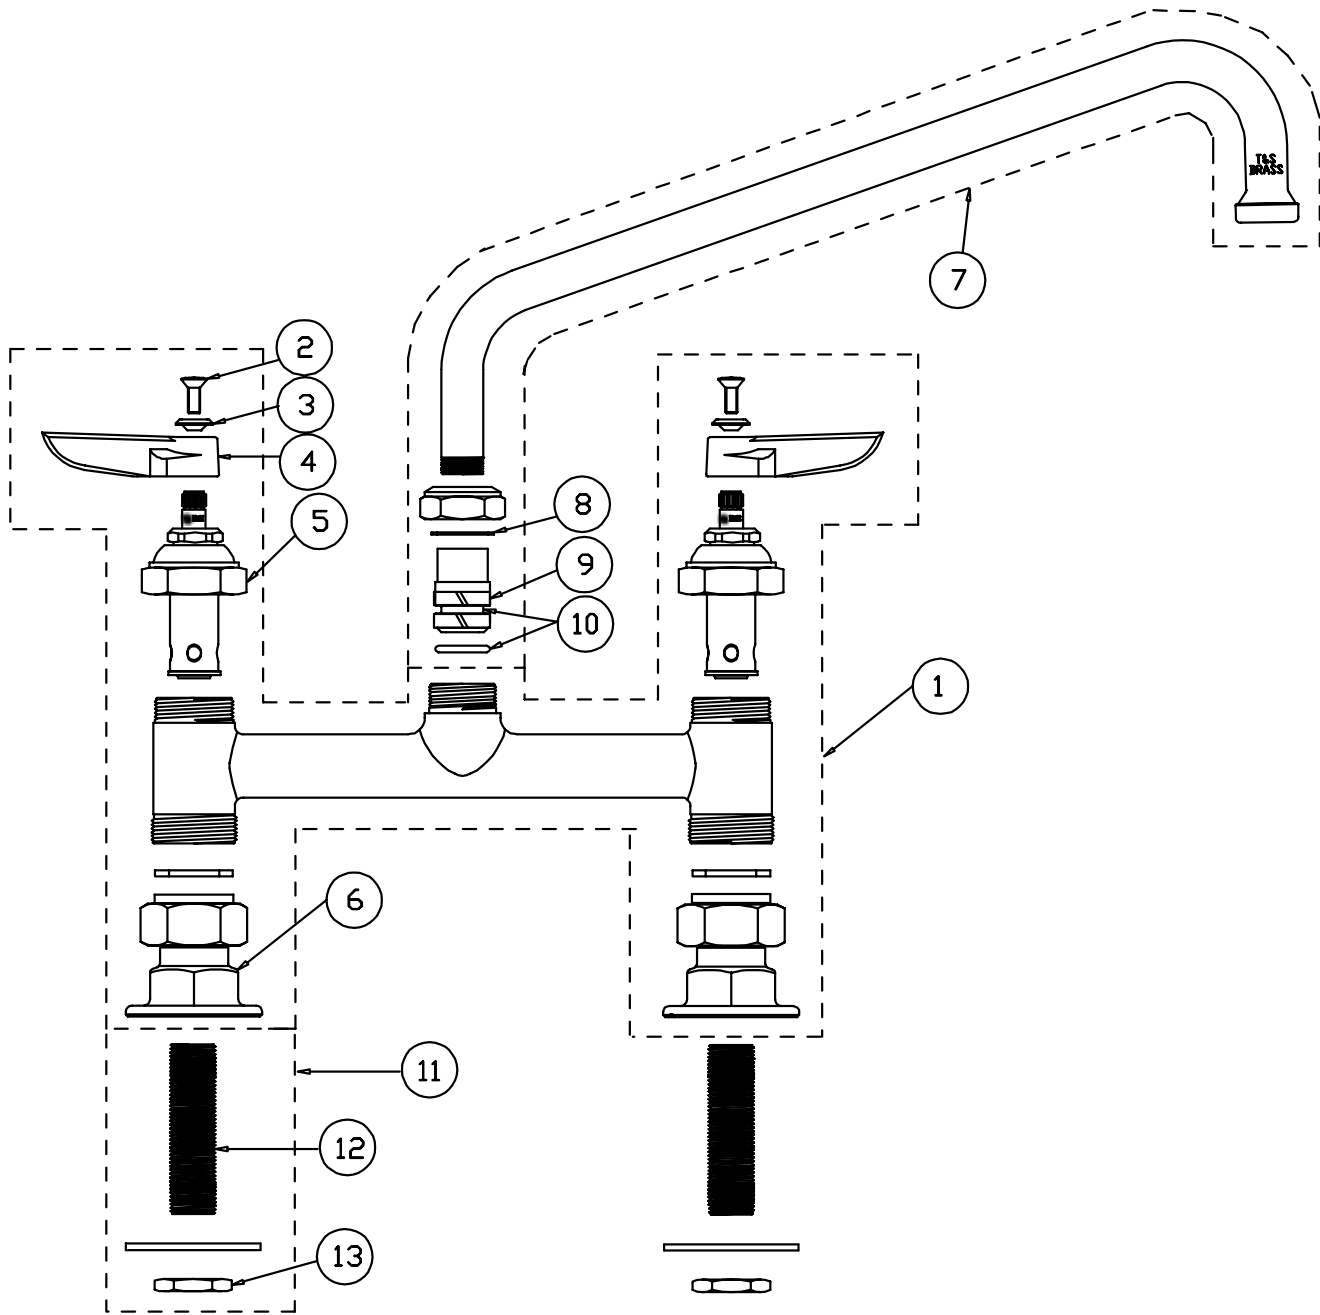

B-2280

Faucet Assembly

1	Asm, Base Faucet	B-0220-LN	7	Asm, Swing Nozzle, 12"	062X
2	Screw, Handle	000922-45	8	Washer	009538-45
3	Index, Button, Blue/Cold	001660-45	9	Sleeve	011429-45
	Index, Button, Red/Hot	001661-45	10	O-Ring	001074-45
4	Handle, Lever	001638-45	11	Asm, Supply Nipple	B-0425
5	Asm, Spindle Eterna - Col	005959-40	12	Nipple, Supply	000422-20
	Asm, Spindle Eterna - Hot	005960-40	13	Locknut, Supply	002954-45
6	Asm, Coupling Flange	002893-40