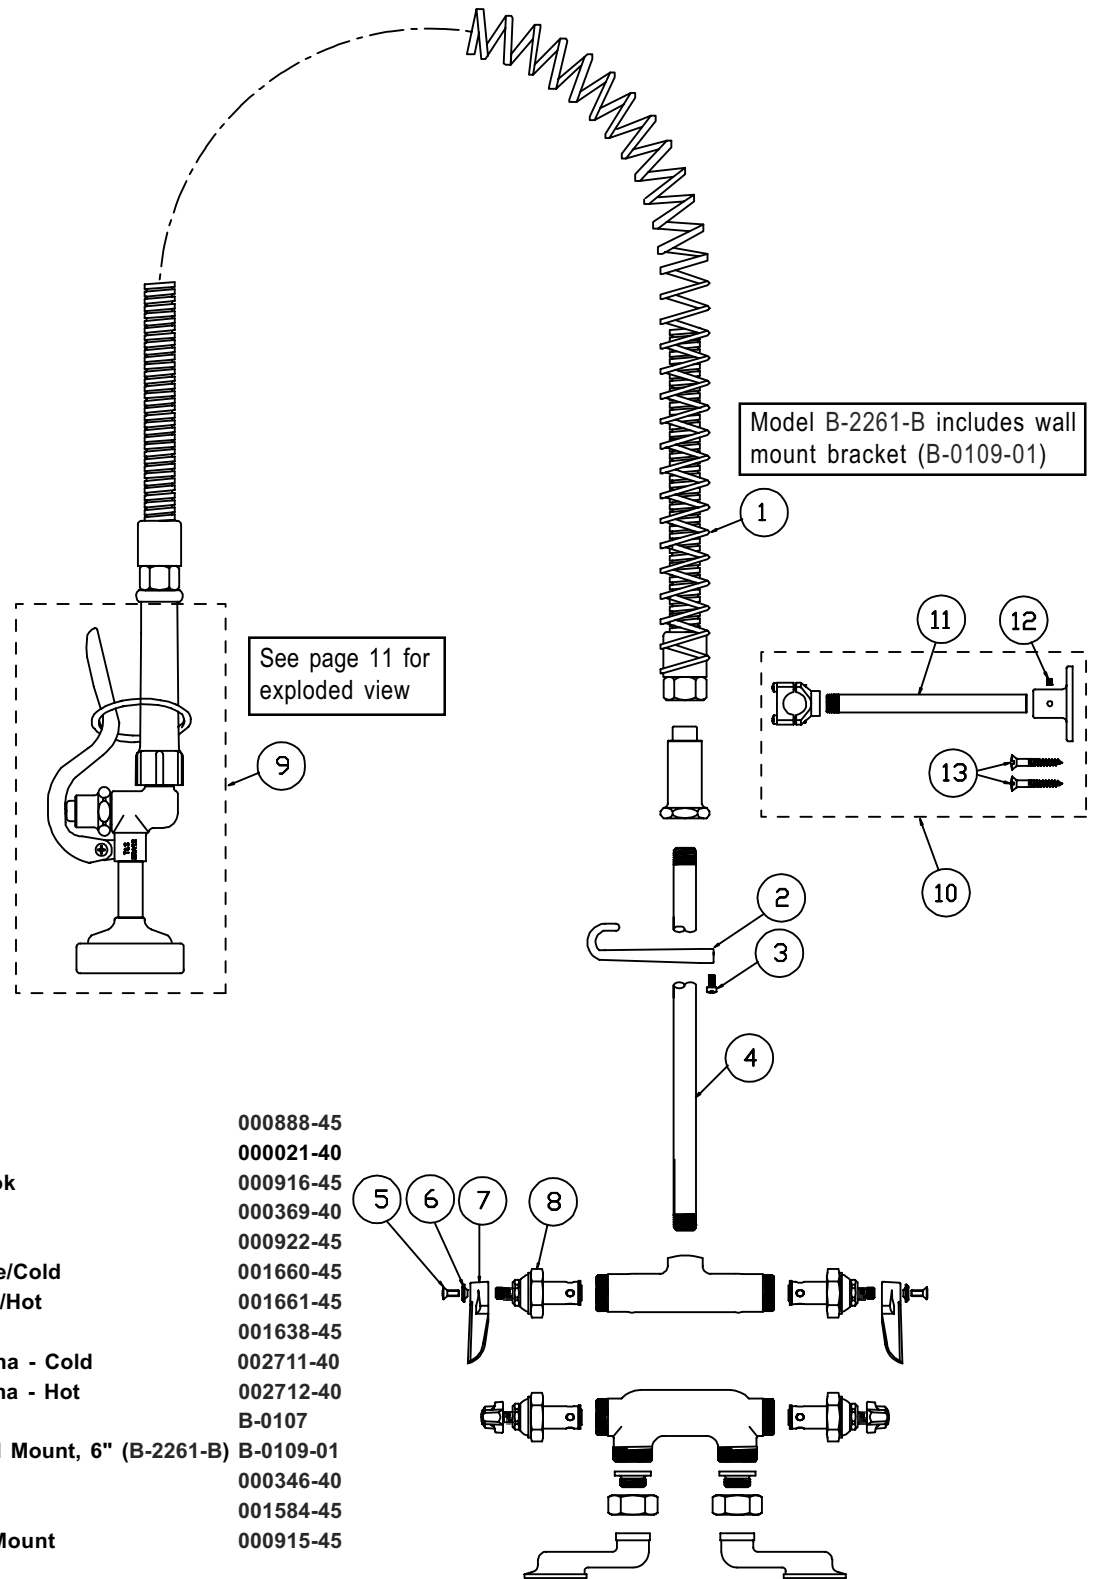

# B-2261, B-2261-B

## Pre-Rinse Unit

- |    |   |           |
|----|---|-----------|
| 1  | Spring, Overhead                        | 000888-45 |
| 2  | Finger Hook                             | 000021-40 |
| 3  | Screw, Finger Hook                      | 000916-45 |
| 4  | Nipple, 3/8" x 18"                      | 000369-40 |
| 5  | Screw, Handle                           | 000922-45 |
| 6  | Index, Button, Blue/Cold                | 001660-45 |
| 6  | Index, Button, Red/Hot                  | 001661-45 |
| 7  | Handle, Lever                           | 001638-45 |
| 8  | Asm, Spindle Eterna - Cold              | 002711-40 |
| 8  | Asm, Spindle Eterna - Hot               | 002712-40 |
| 9  | Asm, Spray Valve                        | B-0107    |
| 10 | Asm, Bracket, Wall Mount, 6" (B-2261-B) | B-0109-01 |
| 11 | Nipple                                  | 000346-40 |
| 12 | Set Screw                               | 001584-45 |
| 13 | Screw, Wall Mount                       | 000915-45 |