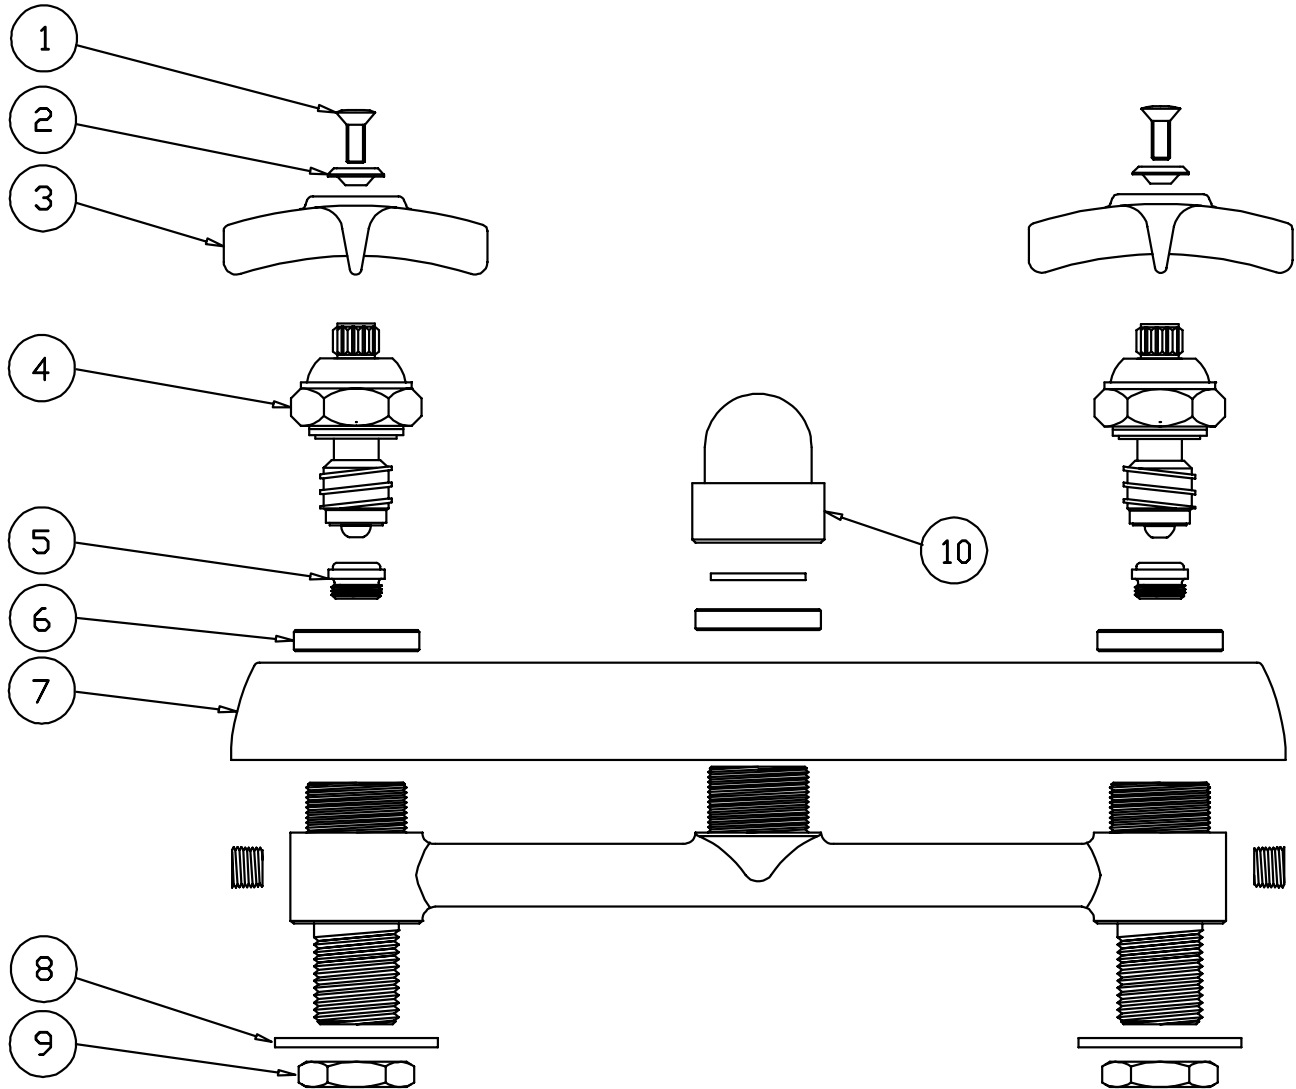

B-2289

Faucet Assembly

1	Screw, Handle	000922-45
2	Index, Button, Blue/Cold	001660-45
	Index, Button, Red/Hot	001661-45
3	Handle, Kitchen 4-Arm	002521-45
4	Asm, Spindle NSF - Cold	009753-25
	Asm, Spindle NSF - Hot	009754-25
5	Seat	000763-20
6	Locknut, Cover Plate	000712-25
7	Escutcheon	001259-40
8	Washer	000999-45
9	Locknut	002954-45
10	Knob	000082-40