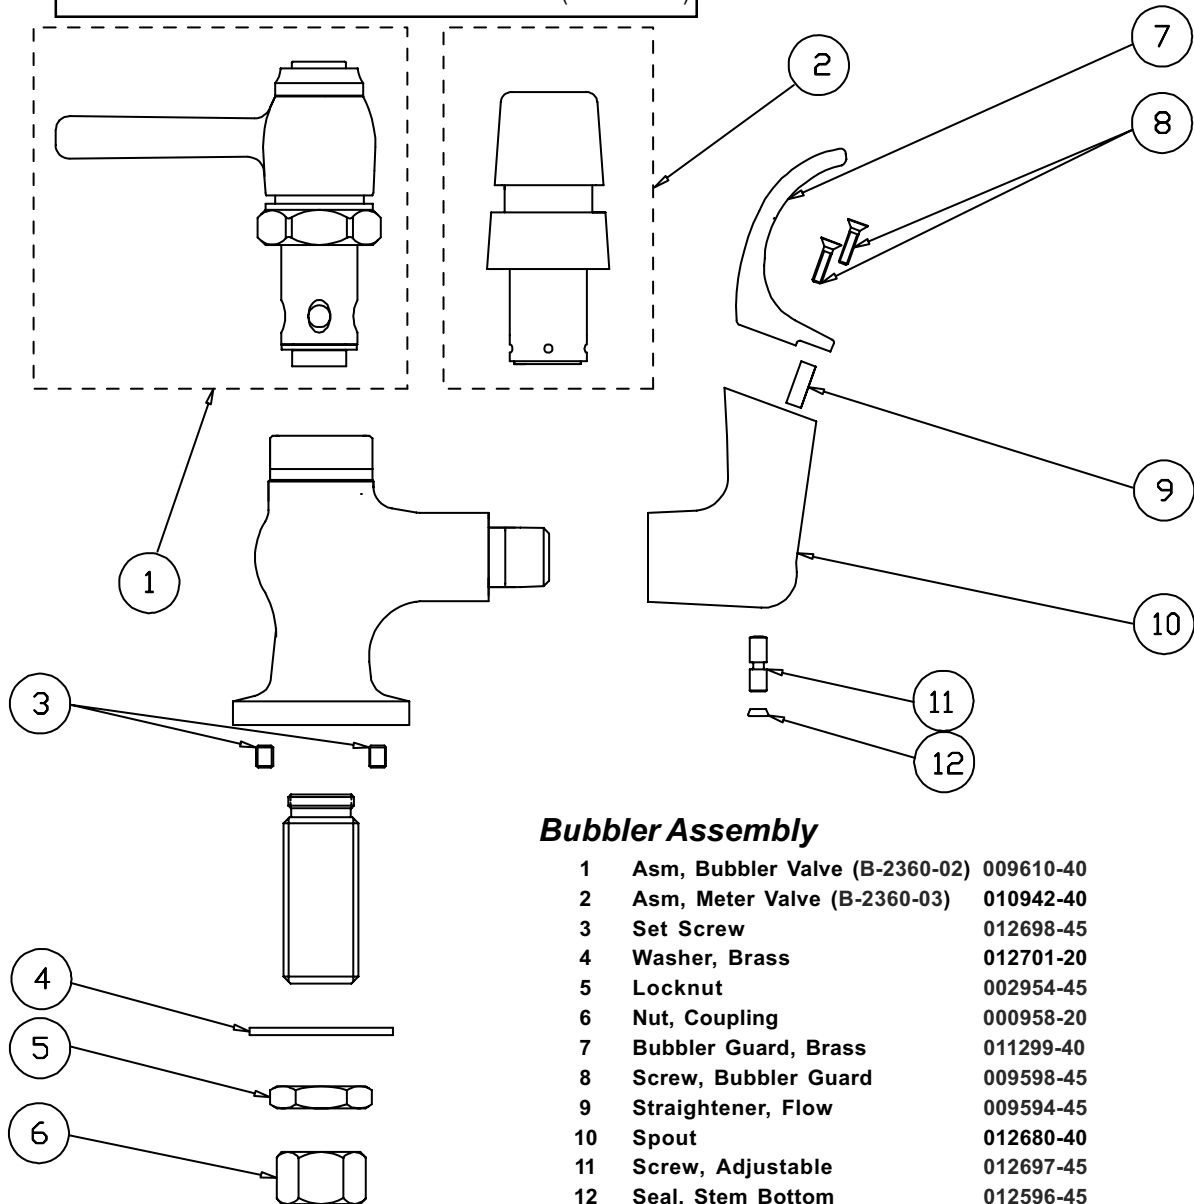

B-2360-02, B-2360-03

Model B-2360-02 includes bubbler valve (009610-40)
and Model B-2360-03 includes meter valve (010942-40)

Bubbler Assembly

1	Asm, Bubbler Valve (B-2360-02)	009610-40
2	Asm, Meter Valve (B-2360-03)	010942-40
3	Set Screw	012698-45
4	Washer, Brass	012701-20
5	Locknut	002954-45
6	Nut, Coupling	000958-20
7	Bubbler Guard, Brass	011299-40
8	Screw, Bubbler Guard	009598-45
9	Straightener, Flow	009594-45
10	Spout	012680-40
11	Screw, Adjustable	012697-45
12	Seal, Stem Bottom	012596-45