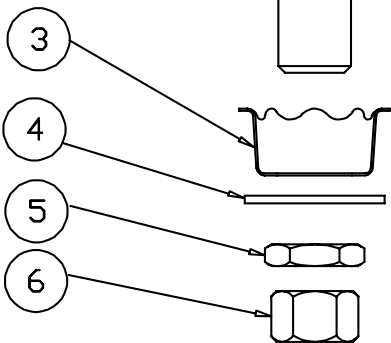

Model B-2360 includes bubbler valve (009610-40) and Model B-2360-01 includes meter valve (010942-40)