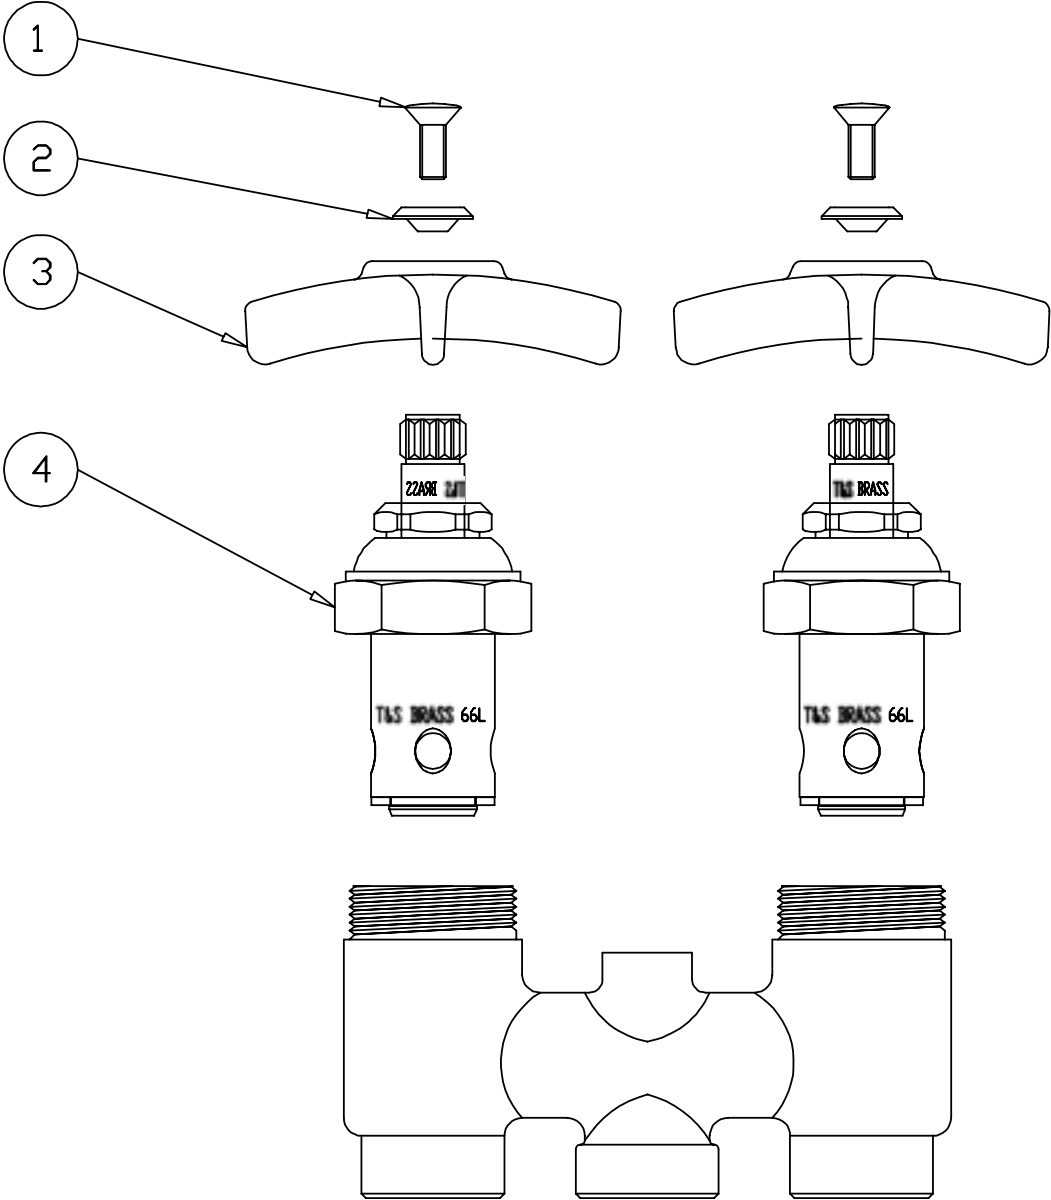

B-2297

Mixing Faucet Assembly

1	Screw, Handle	000922-45
2	Index, Button, Blue/Cold	001660-45
	Index, Button, Red/Hot	001661-45
3	Handle, Kitchen 4-Arm	002521-45
4	Asm, Spindle - Hot	006020-40