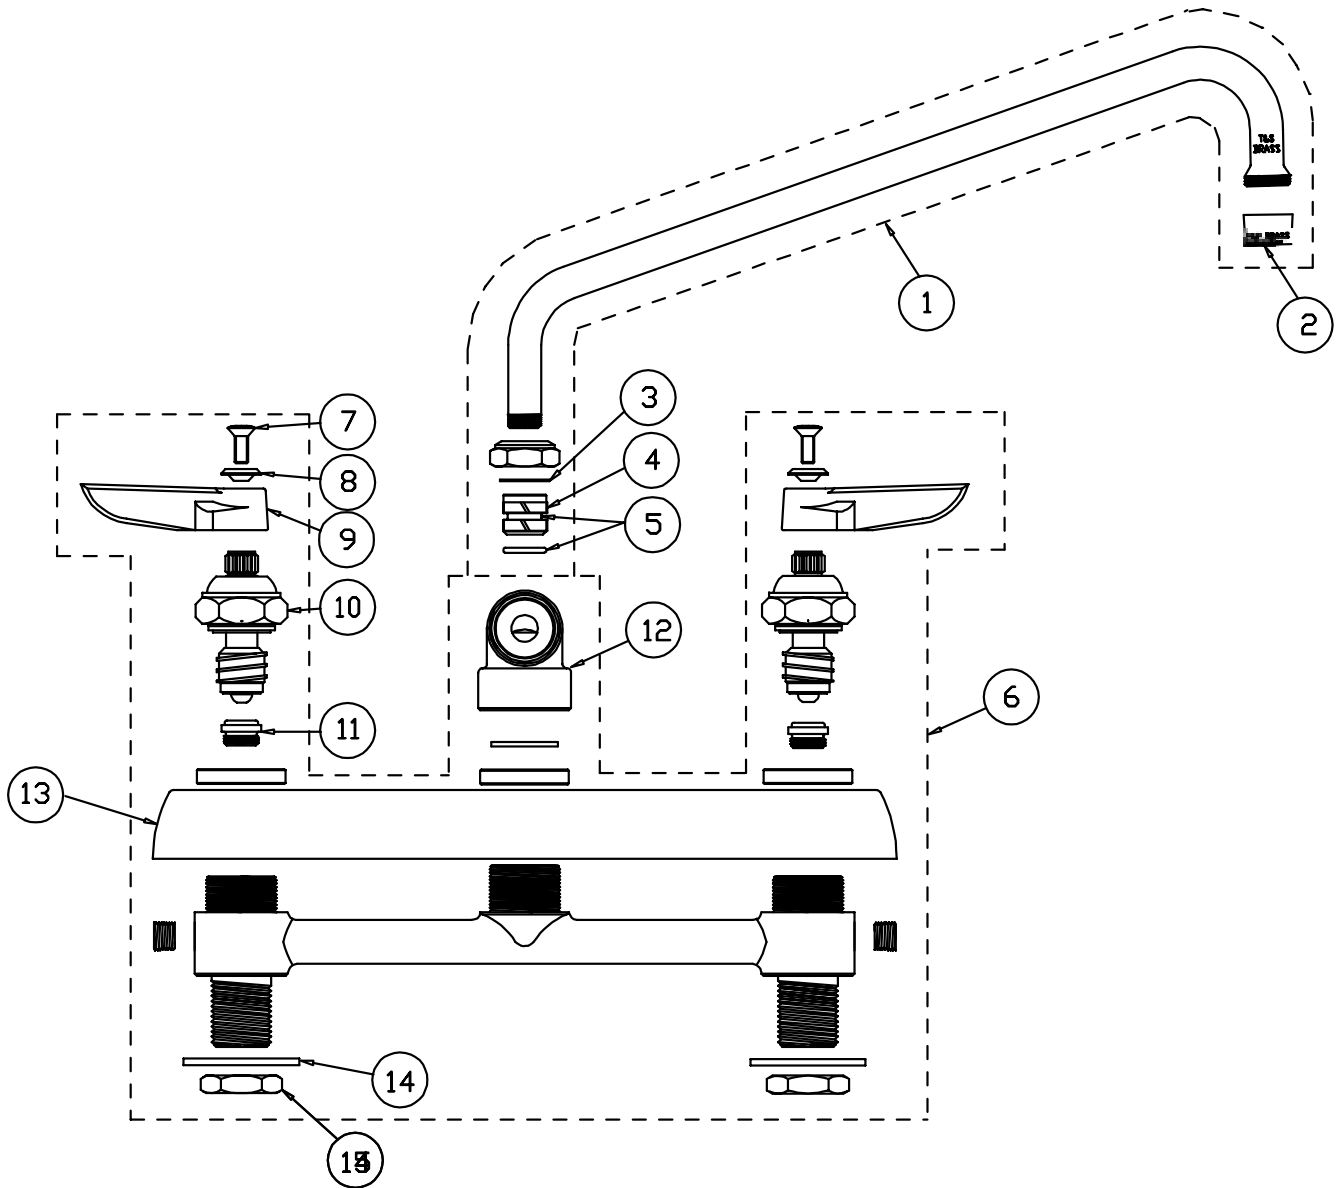

B-2291

Workboard Faucet Assembly

1	Asm, Swing Nozzle, 14"	063X	9	Handle, Lever	001638-45
2	Aerator	B-0199-01	10	Asm, Spindle NSF - RH/Cold	009753-25
3	Washer, Swivel	009538-45		Asm, Spindle NSF - LH/Hot	009754-25
4	Sleeve	011429-45	11	Seat	000763-20
5	O-Ring	001074-45	12	Knob	000082-40
6	Asm, Base Faucet	B-1125-LN	13	Escutcheon	001259-40
7	Screw, Handle	000922-45	14	Washer	000999-45
8	Index, Button, Blue/Cold	001660-45	15	Locknut	002954-45