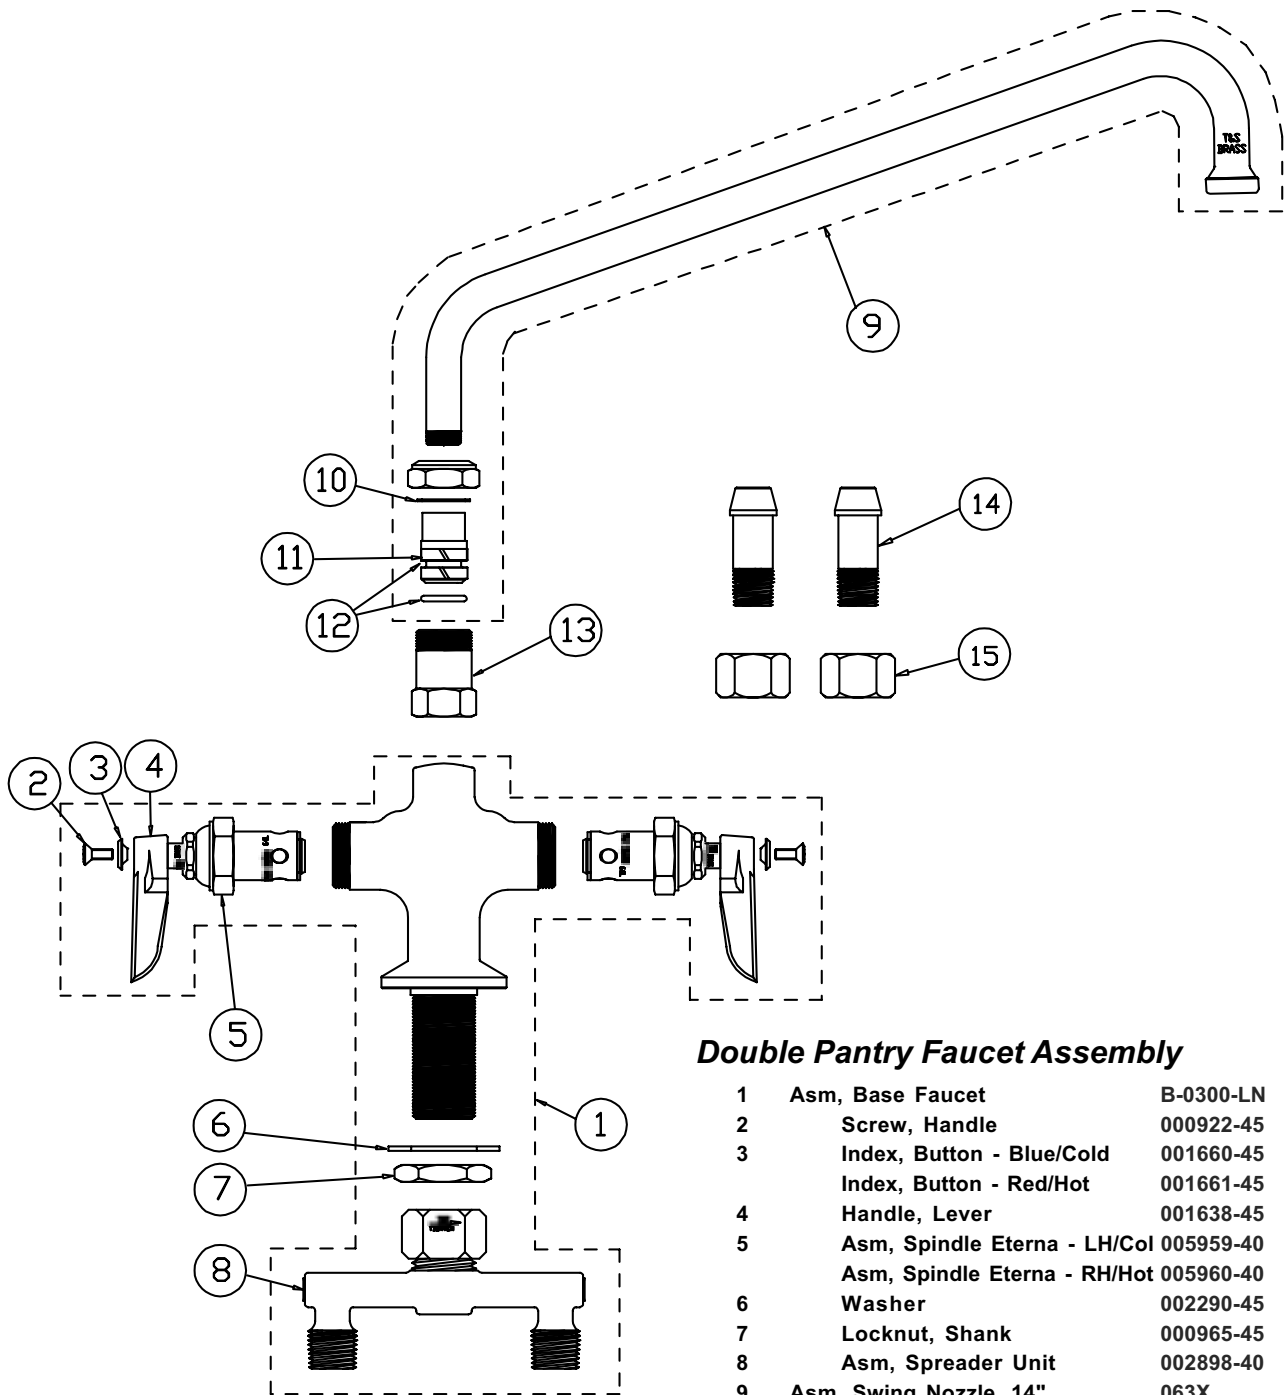

B-2294

Double Pantry Faucet Assembly

1	Asm, Base Faucet	B-0300-LN
2	Screw, Handle	000922-45
3	Index, Button - Blue/Cold	001660-45
	Index, Button - Red/Hot	001661-45
4	Handle, Lever	001638-45
5	Asm, Spindle Eterna - LH/Cold	005959-40
	Asm, Spindle Eterna - RH/Hot	005960-40
6	Washer	002290-45
7	Locknut, Shank	000965-45
8	Asm, Spreader Unit	002898-40
9	Asm, Swing Nozzle, 14"	063X
10	Washer	009538-45
11	Sleeve	011429-45
12	O-Ring	001074-45
13	Faucet, Body, Swing	000585-25
14	Tailpiece	001592-20
15	Nut	000958-20