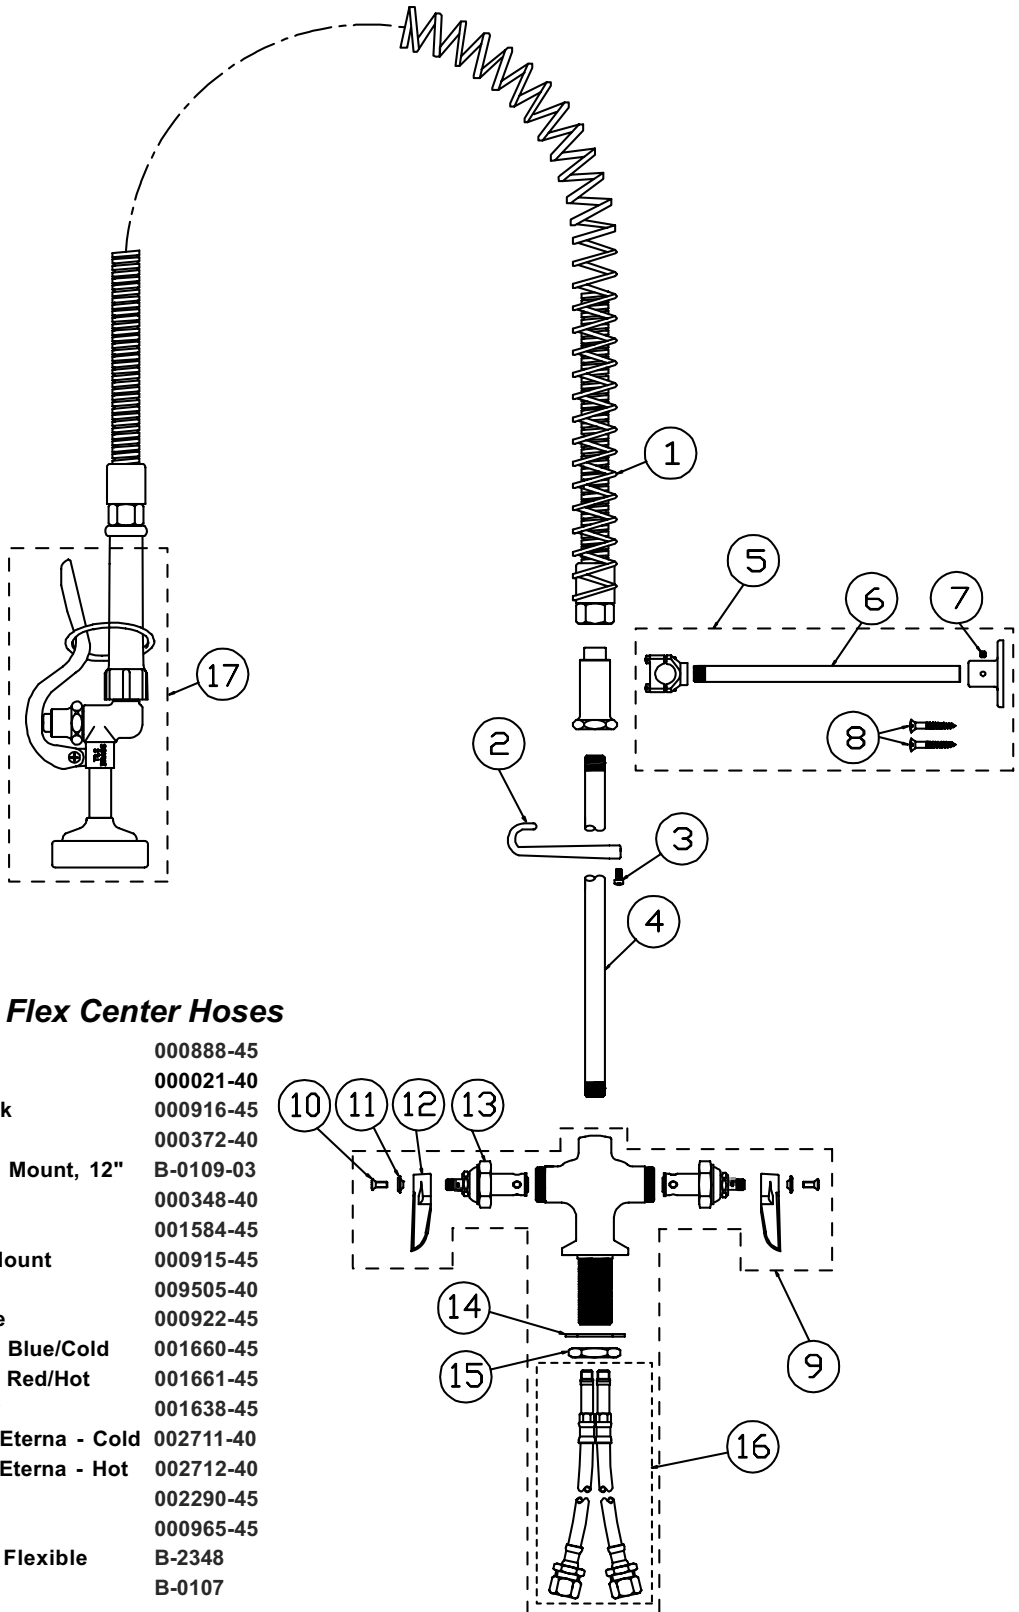

Pre-Rinse Unit with Flex Center Hoses

1	Spring, Overhead	000888-45
2	Finger Hook	000021-40
3	Screw, Finger Hook	000916-45
4	Nipple, 3/8" x 24"	000372-40
5	Asm, Bracket, Wall Mount, 12"	B-0109-03
6	Nipple, 12"	000348-40
7	Set Screw	001584-45
8	Screw, Wall Mount	000915-45
9	Asm, Base Faucet	009505-40
10	Screw, Handle	000922-45
11	Index, Button, Blue/Cold	001660-45
	Index, Button, Red/Hot	001661-45
12	Handle, Lever	001638-45
13	Asm, Spindle Eterna - Cold	002711-40
	Asm, Spindle Eterna - Hot	002712-40
14	Washer	002290-45
15	Locknut	000965-45
16	Asm, Connectors, Flexible	B-2348
17	Asm, Spray Valve	B-0107