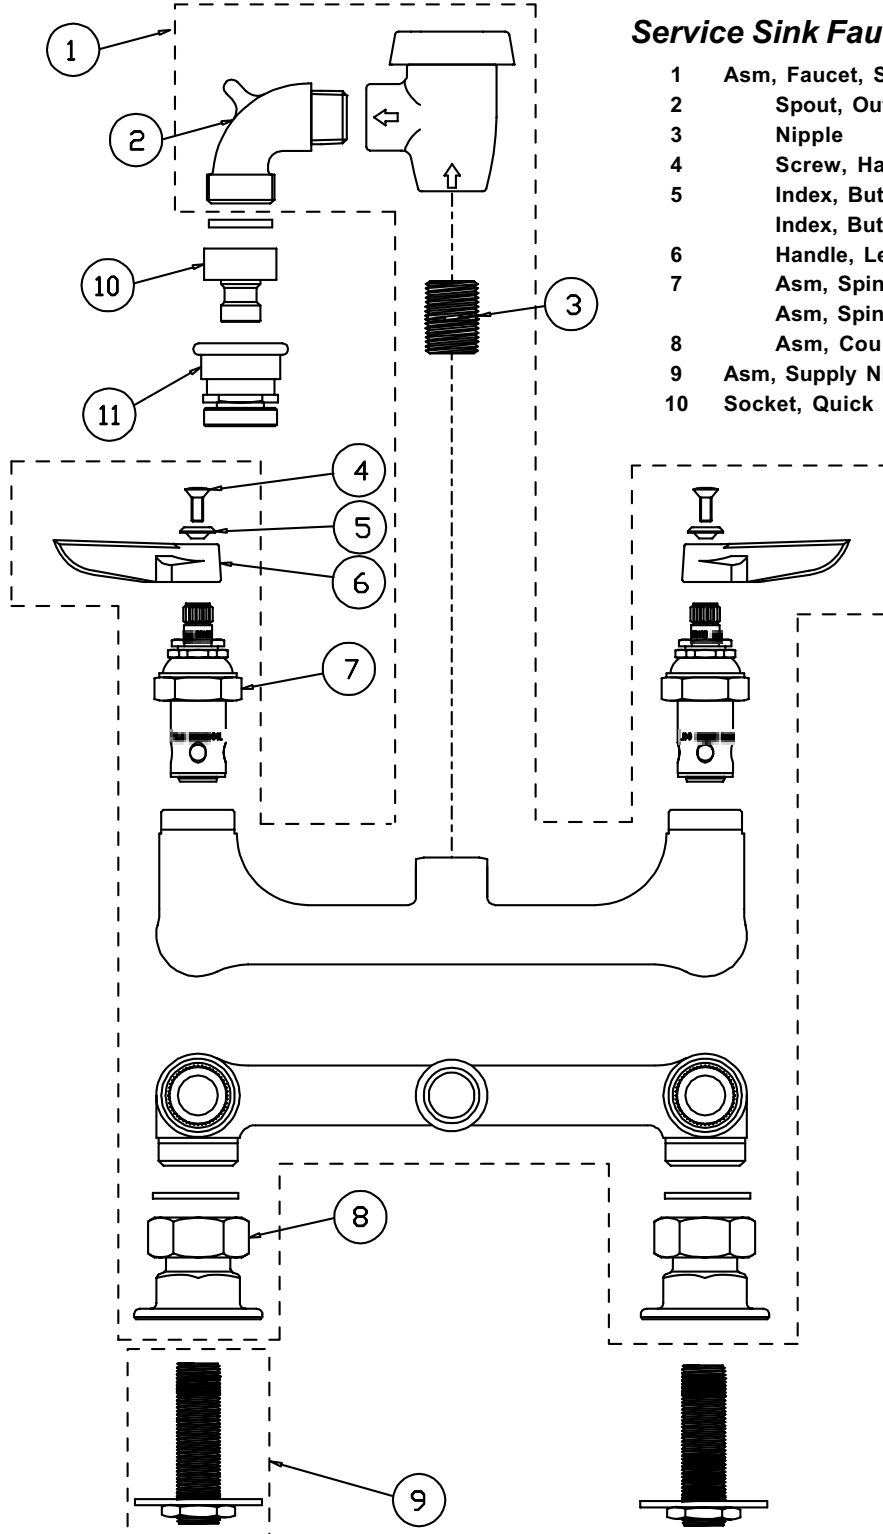

# B-2261, B-2261-B

## Pre-Rinse Unit

- |    |   |           |
|----|---|-----------|
| 1  | Spring, Overhead                        | 000888-45 |
| 2  | Finger Hook                             | 000021-40 |
| 3  | Screw, Finger Hook                      | 000916-45 |
| 4  | Nipple, 3/8" x 18"                      | 000369-40 |
| 5  | Screw, Handle                           | 000922-45 |
| 6  | Index, Button, Blue/Cold                | 001660-45 |
| 6  | Index, Button, Red/Hot                  | 001661-45 |
| 7  | Handle, Lever                           | 001638-45 |
| 8  | Asm, Spindle Eterna - Cold              | 002711-40 |
| 8  | Asm, Spindle Eterna - Hot               | 002712-40 |
| 9  | Asm, Spray Valve                        | B-0107    |
| 10 | Asm, Bracket, Wall Mount, 6" (B-2261-B) | B-0109-01 |
| 11 | Nipple                                  | 000346-40 |
| 12 | Set Screw                               | 001584-45 |
| 13 | Screw, Wall Mount                       | 000915-45 |

## Service Sink Faucet Assembly

1	Asm, Faucet, Service Sink	B-0674-RGH
2	Spout, Out	000270-25
3	Nipple	002534-25
4	Screw, Handle	000922-45
5	Index, Button, Cold	001660-45
	Index, Button, Hot	001661-45
6	Handle, Lever, Blank	001638-45
7	Asm, Spindle Eterna - Cold	005959-40
	Asm, Spindle Eterna - Hot	005960-40
8	Asm, Coupling Flange	002893-45
9	Asm, Supply Nipple Unit	B-0425
10	Socket, Quick Connect	001371-45