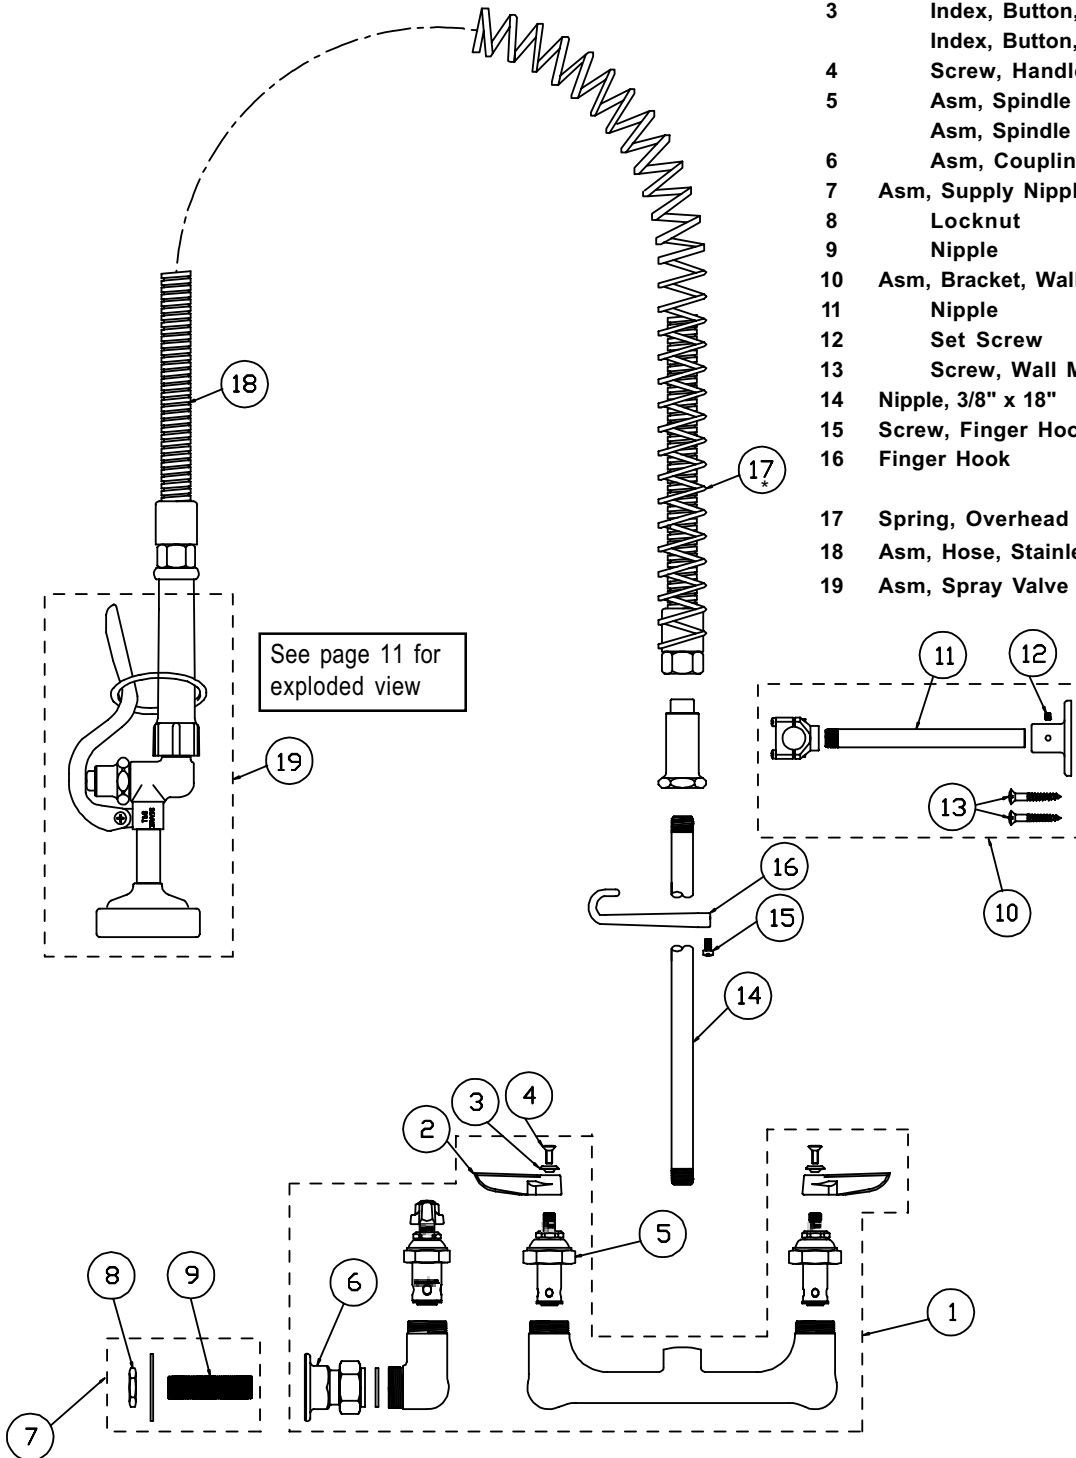

## Service Sink Faucet Assembly

1	Asm, Faucet, Service Sink	B-0674-RGH
2	Spout, Out	000270-25
3	Nipple	002534-25
4	Screw, Handle	000922-45
5	Index, Button, Cold	001660-45
	Index, Button, Hot	001661-45
6	Handle, Lever, Blank	001638-45
7	Asm, Spindle Eterna - Cold	005959-40
	Asm, Spindle Eterna - Hot	005960-40
8	Asm, Coupling Flange	002893-45
9	Asm, Supply Nipple Unit	B-0425
10	Socket, Quick Connect	001371-45

## Pre-Rinse Unit

1	Asm, Base Faucet	002832-40
2	Handle, Lever	001638-45
3	Index, Button, Blue/Cold	001660-45
	Index, Button, Red/Hot	001661-45
4	Screw, Handle	000922-45
5	Asm, Spindle Eterna - Cold	002711-40
	Asm, Spindle Eterna - Hot	002712-40
6	Asm, Coupling Flange	002893-40
7	Asm, Supply Nipple	B-0425
8	Locknut	002954-45
9	Nipple	000422-20
10	Asm, Bracket, Wall Mount, 6"	B-0109-01
11	Nipple	000346-40
12	Set Screw	001584-45
13	Screw, Wall Mount	000915-45
14	Nipple, 3/8" x 18"	000369-40
15	Screw, Finger Hook	000916-45
16	Finger Hook	000021-40
17	Spring, Overhead	000888-45
18	Asm, Hose, Stainless Steel, 44"	B-0044-V9
19	Asm, Spray Valve	B-0107