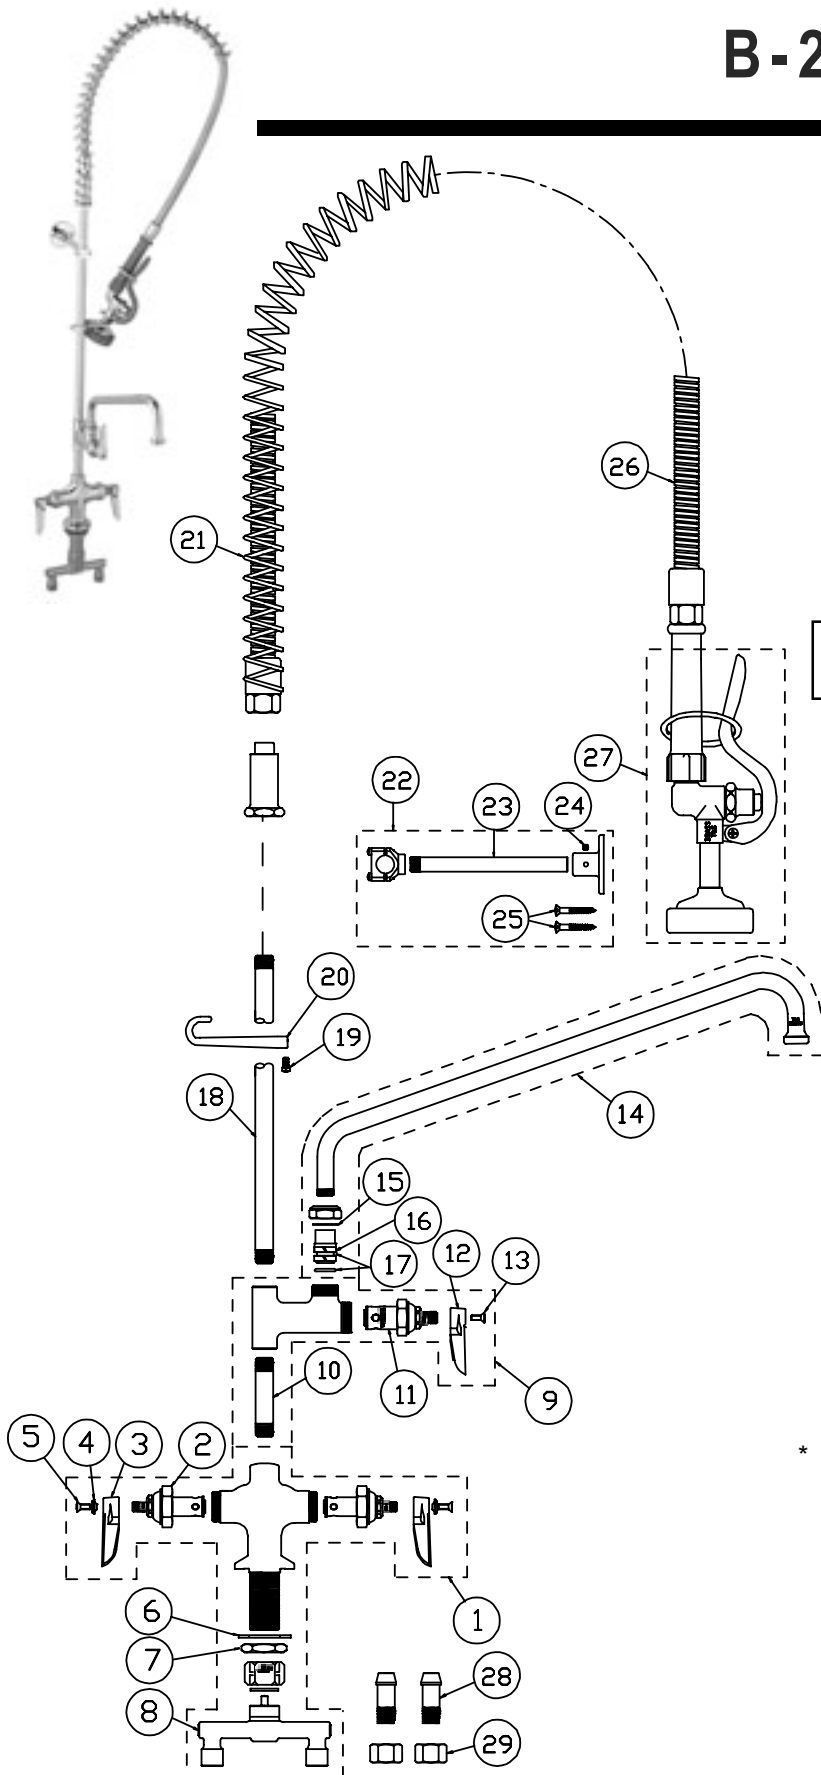

B-2338

See page 11 for exploded view

Pre-Rinse with Add-On Faucet

1	Asm, Base Faucet	002824-40
2	Asm, Spindle Eterna - Cold	002711-40
	Asm, Spindle Eterna - Hot	002712-40
3	Handle, Lever Zinc	001638-45
4	Index, Button, Blue/Cold	001660-45
	Index, Button, Red/Hot	001661-45
5	Screw, Handle	000922-45
6	Washer	002290-45
7	Locknut	002954-45
8	Asm, Spreader Unit	002898-40
9	Asm, Add-On Faucet	B-0155-LN
10	Nipple, 3/8" x 3"	000358-40
11	Asm, Spindle, Quarter Turn	007947-40
12	Handle, Lever	001638-45
13	Screw, Handle	000922-45
14	Asm, Swing Nozzle, 12"	062X
15	O-Ring, Swivel	001074-45
16	Sleeve, Swivel	011429-45
17	Washer, Swivel	009538-45
18	Nipple, 3/8" x 18"	000369-40
19	Screw, Finger Hook	000916-45
20	Finger Hook	000021-40
*		
21	Spring, Overhead	000888-45
22	Asm, Bracket, Wall Mount	B-0109-01
23	Nipple	000346-40
24	Set Screw	001584-45
25	Screw, Wall Mount	000915-45
26	Asm, Hose, Stainless Steel, 44"	B-0044-H
27	Asm, Spray Valve	B-0107
28	Tailpiece	001592-20
29	Nut	000958-20