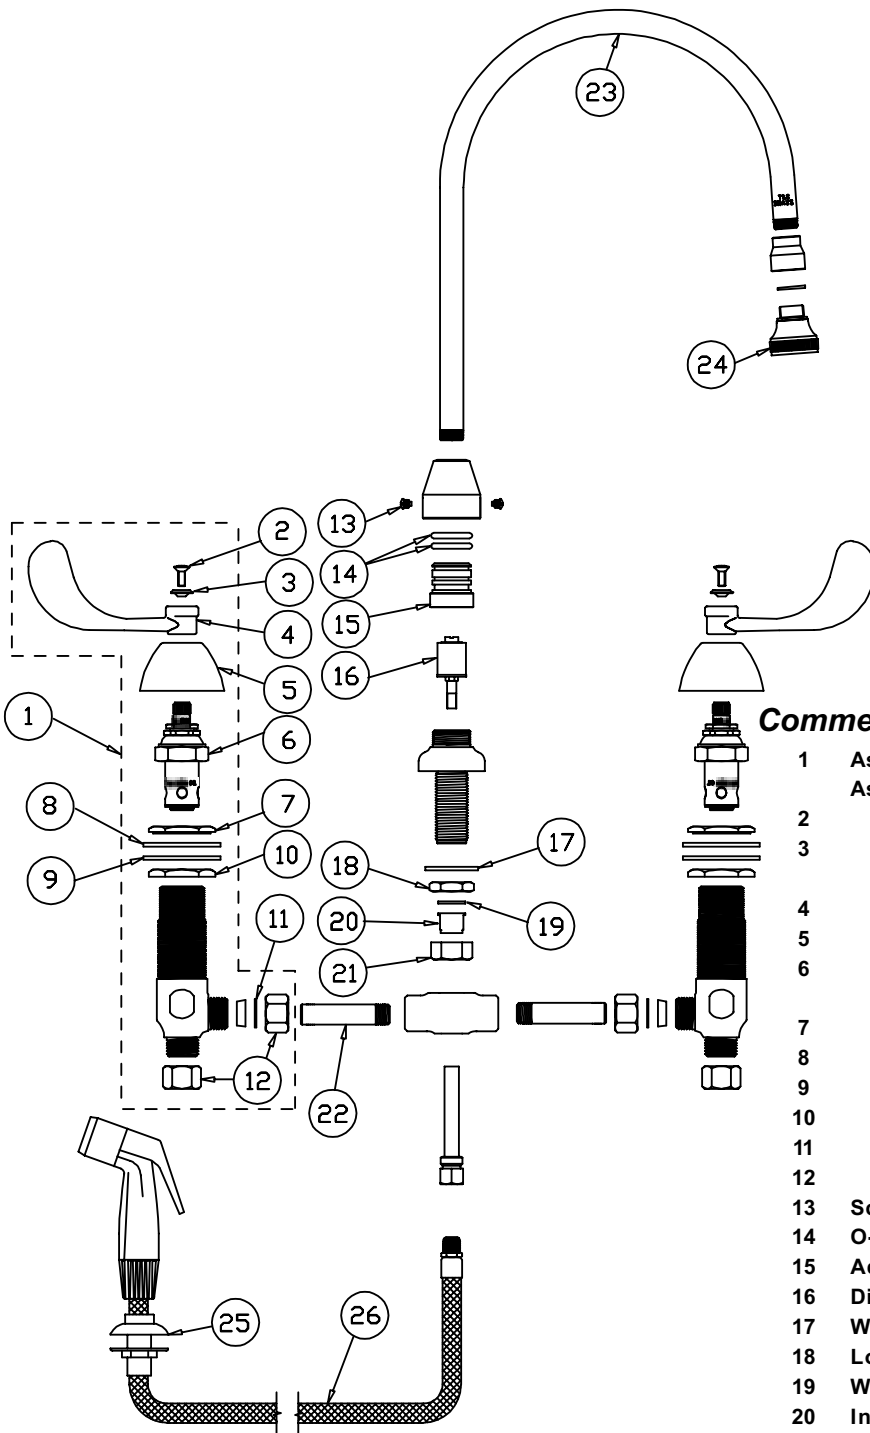

## Pre-Rinse with Add-On Faucet

1	Asm, Base Faucet	002824-40
2	Asm, Spindle Eterna - Cold	002711-40
	Asm, Spindle Eterna - Hot	002712-40
3	Handle, Lever Zinc	001638-45
4	Index, Button, Blue/Cold	001660-45
	Index, Button, Red/Hot	001661-45
5	Screw, Handle	000922-45
6	Washer	002290-45
7	Locknut	002954-45
8	Asm, Spreader Unit	002898-40
9	Asm, Add-On Faucet	B-0155-LN
10	Nipple, 3/8" x 3"	000358-40
11	Asm, Spindle, Quarter Turn	007947-40
12	Handle, Lever	001638-45
13	Screw, Handle	000922-45
14	Asm, Swing Nozzle, 12"	062X
15	O-Ring, Swivel	001074-45
16	Sleeve, Swivel	011429-45
17	Washer, Swivel	009538-45
18	Nipple, 3/8" x 18"	000369-40
19	Screw, Finger Hook	000916-45
20	Finger Hook	000021-40
*		
21	Spring, Overhead	000888-45
22	Asm, Bracket, Wall Mount	B-0109-01
23	Nipple	000346-40
24	Set Screw	001584-45
25	Screw, Wall Mount	000915-45
26	Asm, Hose, Stainless Steel, 44"	B-0044-H
27	Asm, Spray Valve	B-0107
28	Tailpiece	001592-20
29	Nut	000958-20

## Commercial Faucet with Sidespray

1	Asm, Body, Cold	161A
	Asm, Body, Hot	162A
2	Screw, Handle	000925-45
3	Index, Snap-In, Blue/Cold	001686-45
	Index, Snap-In, Red/Hot	001194-45
4	Handle, Wrist Action, 4"	B-WH4
5	Escutcheon	001257-40
6	Asm, Spindle, Eterna - LH/Col	006477-40
	Asm, Spindle, Eterna - RH/Hot	006478-40
7	Locknut, Body, Top	000959-20
8	Washer, Body	002290-45
9	Washer, Nipple	001006-45
10	Locknut, Body, Bottom	000960-20
11	Washer	000981-45
12	Nut, Coupling	000958-20
13	Screw, Diverter	001486-45
14	O-Ring, Body, Center	001069-45
15	Adapter, Diverter	001484-20
16	Diverter, Piston	009433-20
17	Washer, Shank	000999-45
18	Locknut	002954-45
19	Washer	003367-45
20	Insert	003700-45
21	Coupling	003701-45
22	Nipple	000342-20
23	Nozzle, Gooseneck	135X
24	Asm, Spray Head	B-0103
25	Hose, Guide	001496-45
26	Diverter, Hose, Spray	001495-45