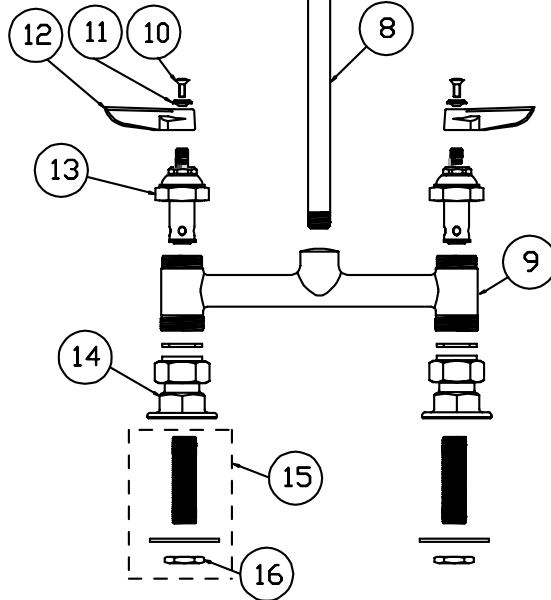

Pre Rinse Unit

1	Spring, Overhead	000888-45
2	Asm, Bracket, Wall Mount, 6"	B-0109-01
3	Nipple	000346-40
4	Screw, Wall Mount	000915-45
5	Screw Set, Wall Mount	001584-45
6	Finger Hook	000021-40
7	Screw, Finger Hook	000916-45
8	Nipple, 3/8" x 24"	000372-40
9	Asm, Base Faucet	B-0326
10	Screw, Handle	000922-45
11	Index, Button - Blue/Cold	001660-45
	Index, Button - Red/Hot	001661-45
12	Handle, Lever	001638-45
13	Asm, Spindle Eterna - Cold	002711-40
	Asm, Spindle Eterna - Hot	002712-40
14	Asm, Coupling Flange	002893-40
15	Asm, Supply Unit	B-0426
16	Locknut	002954-45
17	Asm, Hose, Stainless Steel, 44"	B-0044-H
18	Asm, Spray Valve	B-0107