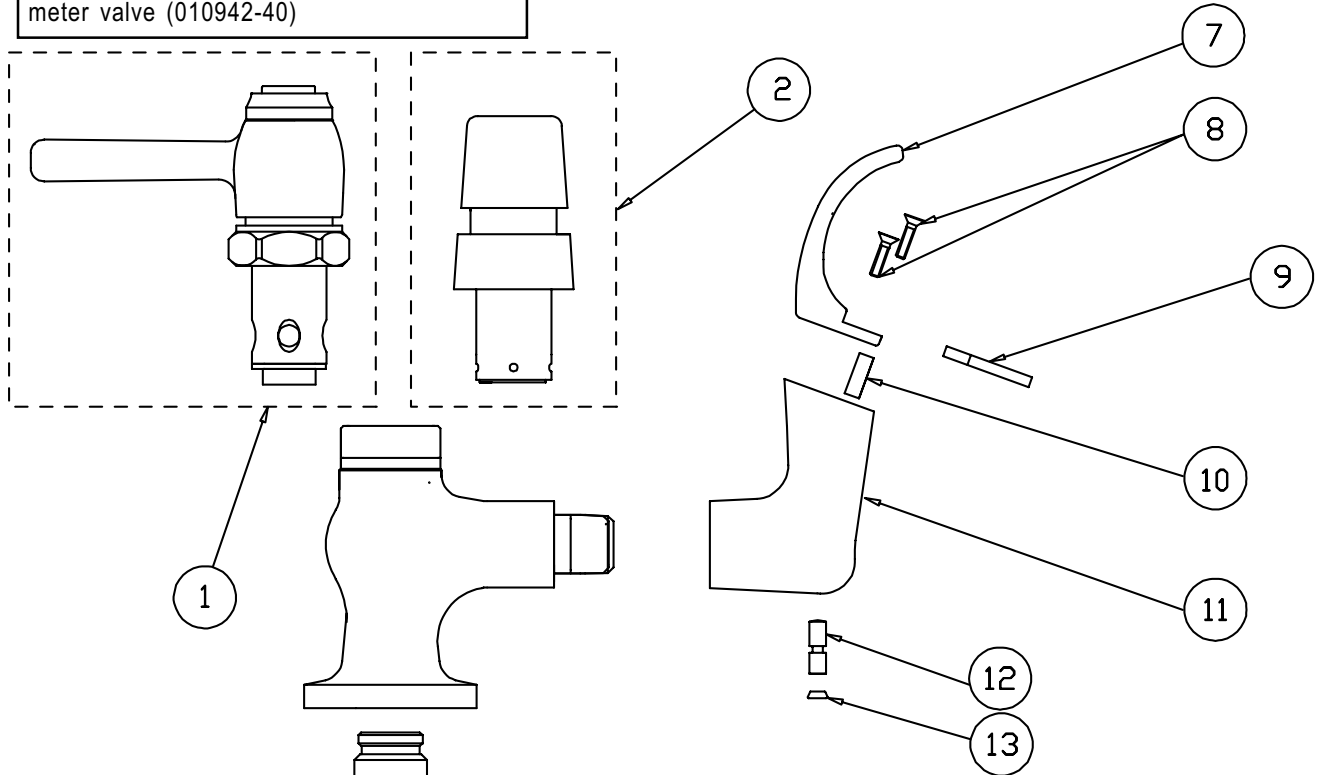

Model B-2360 includes bubbler valve (009610-40) and Model B-2360-01 includes meter valve (010942-40)