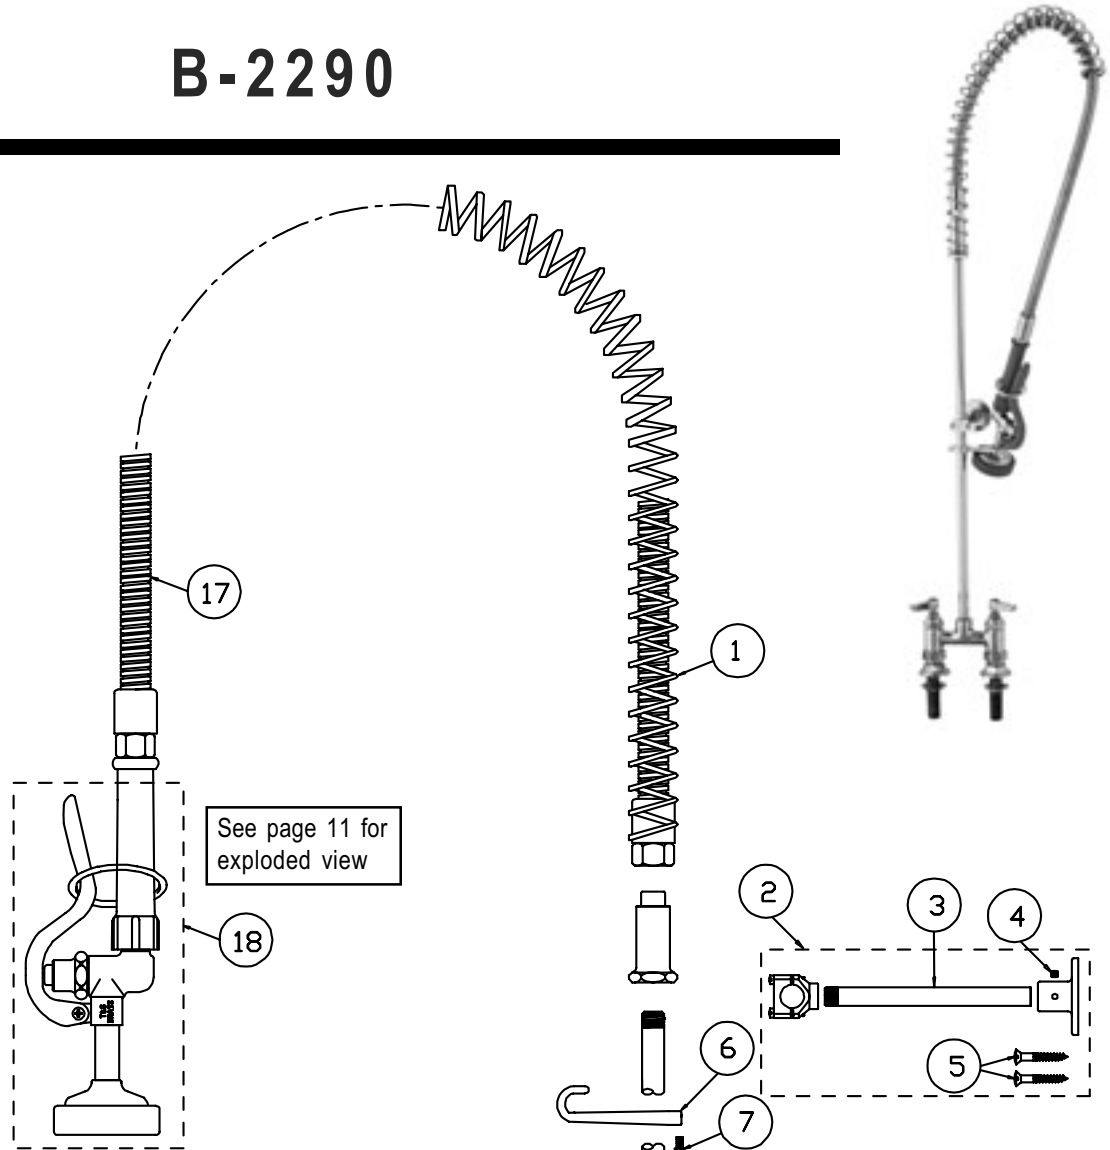

B-2290

Pre Rinse Unit

1	Spring, Overhead	000888-45
2	Asm, Bracket, Wall Mount, 6"	B-0109-01
3	Nipple	000346-40
4	Screw, Wall Mount	000915-45
5	Screw Set, Wall Mount	001584-45
6	Finger Hook	000021-40
7	Screw, Finger Hook	000916-45
8	Nipple, 3/8" x 24"	000372-40
9	Asm, Base Faucet	B-0326
10	Screw, Handle	000922-45
11	Index, Button - Blue/Cold	001660-45
	Index, Button - Red/Hot	001661-45
12	Handle, Lever	001638-45
13	Asm, Spindle Eterna - Cold	002711-40
	Asm, Spindle Eterna - Hot	002712-40
14	Asm, Coupling Flange	002893-40
15	Asm, Supply Unit	B-0426
16	Locknut	002954-45
17	Asm, Hose, Stainless Steel, 44"	B-0044-H
18	Asm, Spray Valve	B-0107