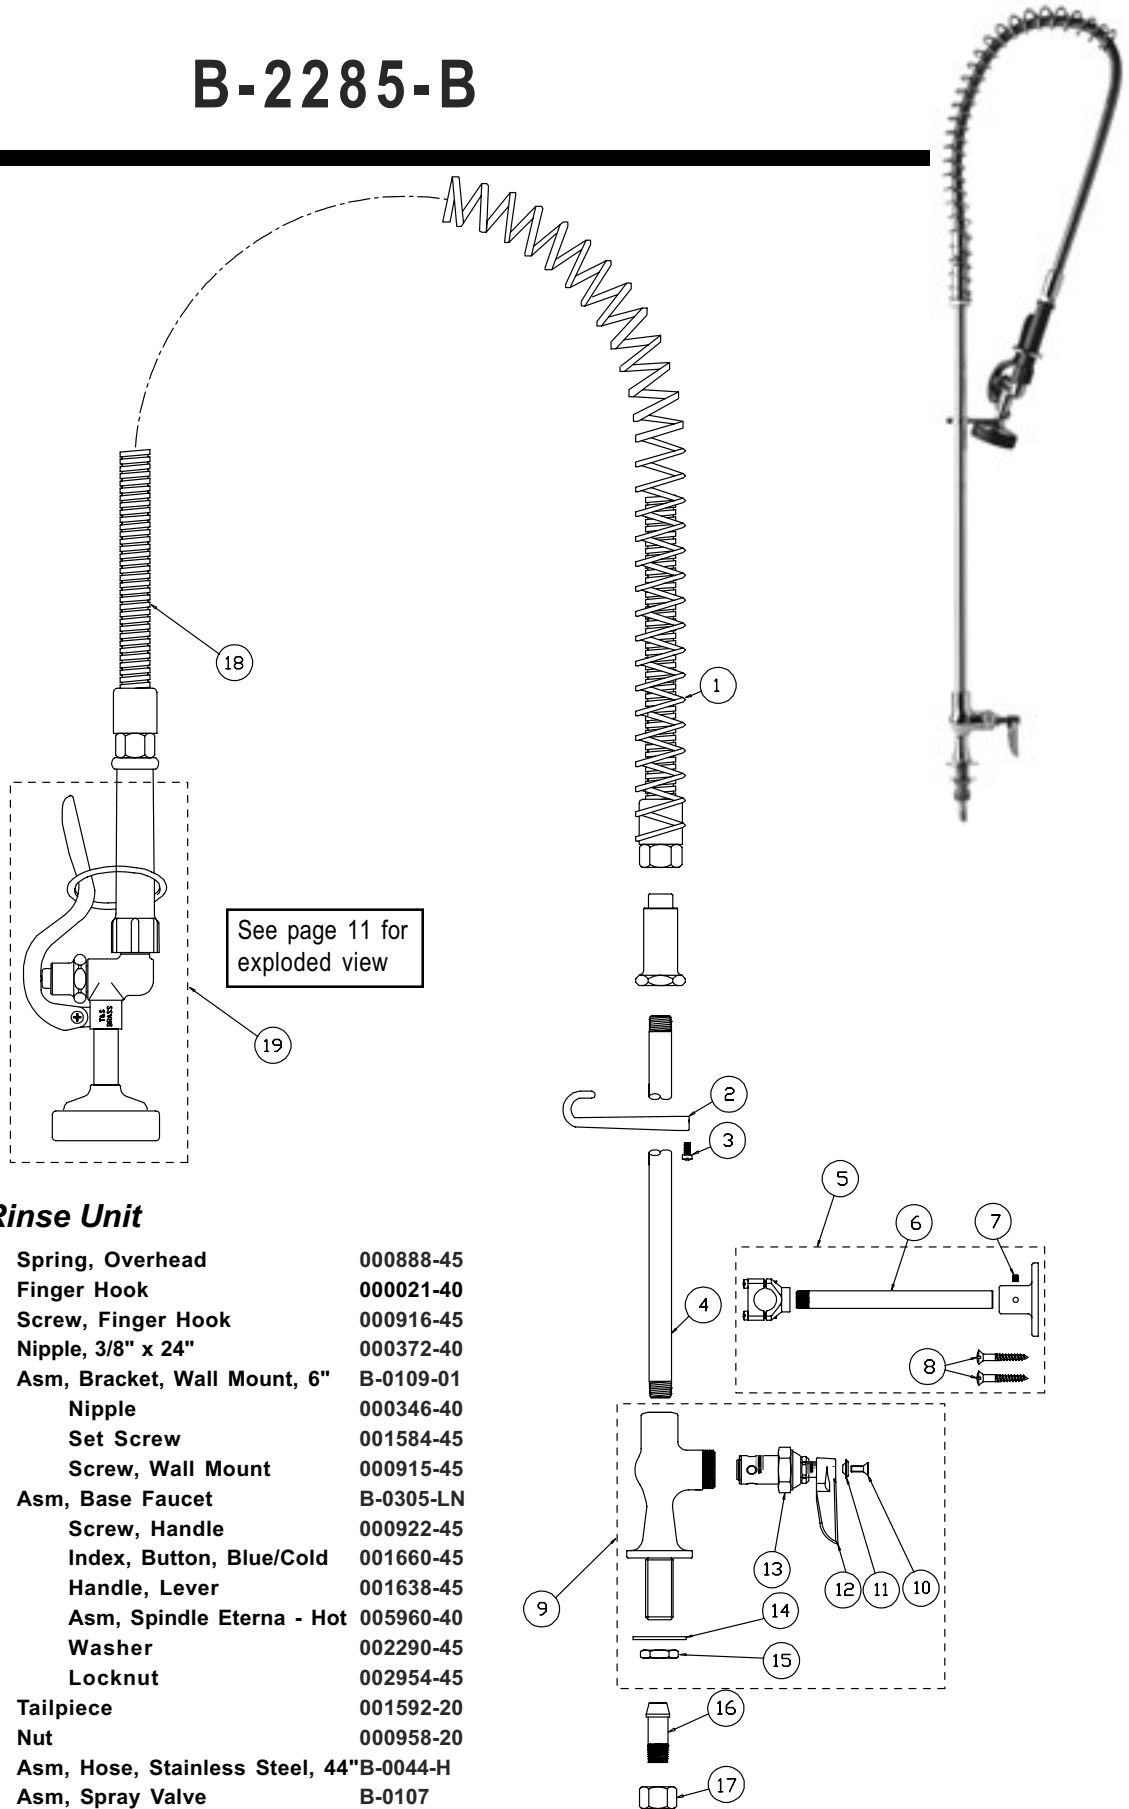

B-2285-B

Pre Rinse Unit

1	Spring, Overhead	000888-45
2	Finger Hook	000021-40
3	Screw, Finger Hook	000916-45
4	Nipple, 3/8" x 24"	000372-40
5	Asm, Bracket, Wall Mount, 6"	B-0109-01
6	Nipple	000346-40
7	Set Screw	001584-45
8	Screw, Wall Mount	000915-45
9	Asm, Base Faucet	B-0305-LN
10	Screw, Handle	000922-45
11	Index, Button, Blue/Cold	001660-45
12	Handle, Lever	001638-45
13	Asm, Spindle Eterna - Hot	005960-40
14	Washer	002290-45
15	Locknut	002954-45
16	Tailpiece	001592-20
17	Nut	000958-20
18	Asm, Hose, Stainless Steel, 44"	B-0044-H
19	Asm, Spray Valve	B-0107