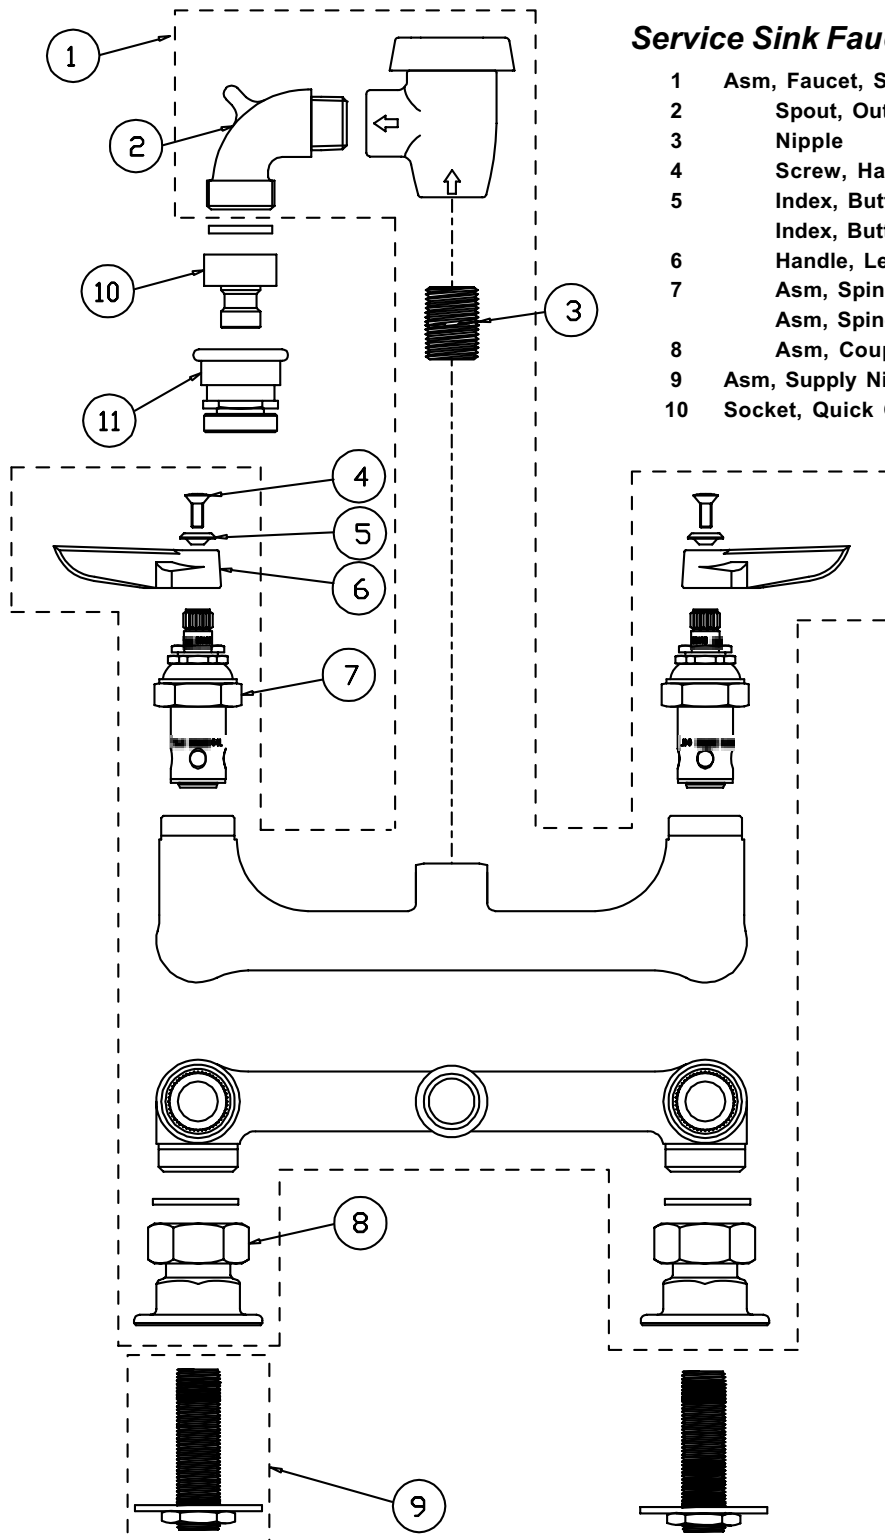

# B-2271

## Service Sink Faucet Assembly

1	Asm, Faucet, Service Sink	B-0674-RGH
2	Spout, Out	000270-25
3	Nipple	002534-25
4	Screw, Handle	000922-45
5	Index, Button, Cold	001660-45
	Index, Button, Hot	001661-45
6	Handle, Lever, Blank	001638-45
7	Asm, Spindle Eterna - Cold	005959-40
	Asm, Spindle Eterna - Hot	005960-40
8	Asm, Coupling Flange	002893-45
9	Asm, Supply Nipple Unit	B-0425
10	Socket, Quick Connect	001371-45