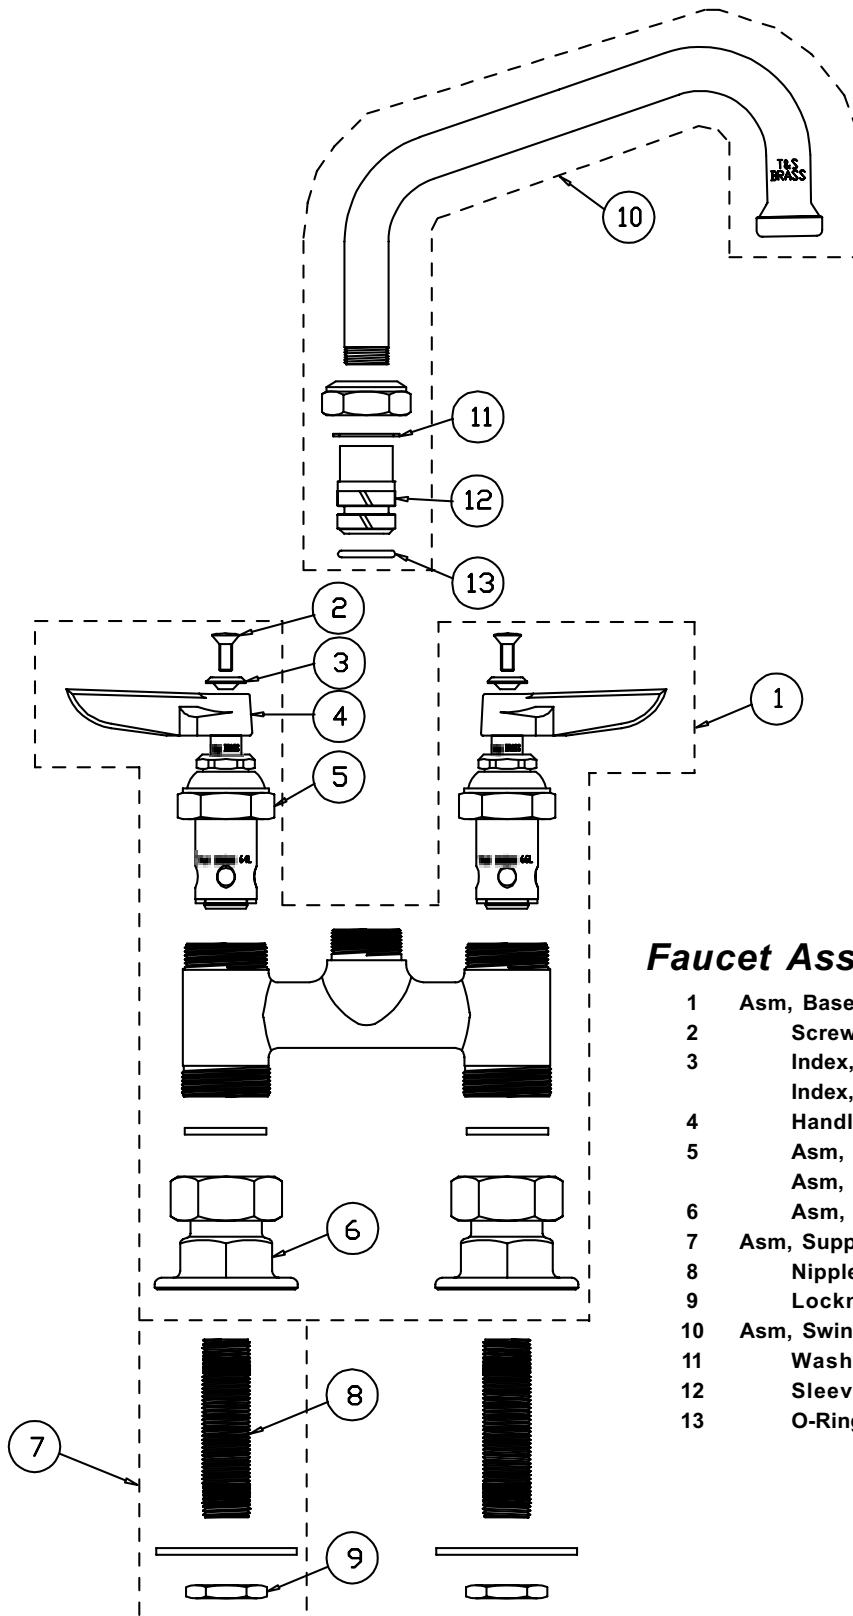

B-2283

Faucet Assembly

1	Asm, Base Faucet	B-0225-LN
2	Screw, Handle	000922-45
3	Index, Button, Blue/Cold	001660-45
	Index, Button, Red/Hot	001661-45
4	Handle, Lever	001638-45
5	Asm, Spindle Eterna - Cold	005959-40
	Asm, Spindle Eterna - Hot	005960-40
6	Asm, Coupling Flange	002893-40
7	Asm, Supply Nipple	B-0425
8	Nipple	000422-20
9	Locknut	002954-45
10	Asm, Swing Nozzle, 6"	059X
11	Washer	009538-45
12	Sleeve	011429-45
13	O-Ring	001074-45