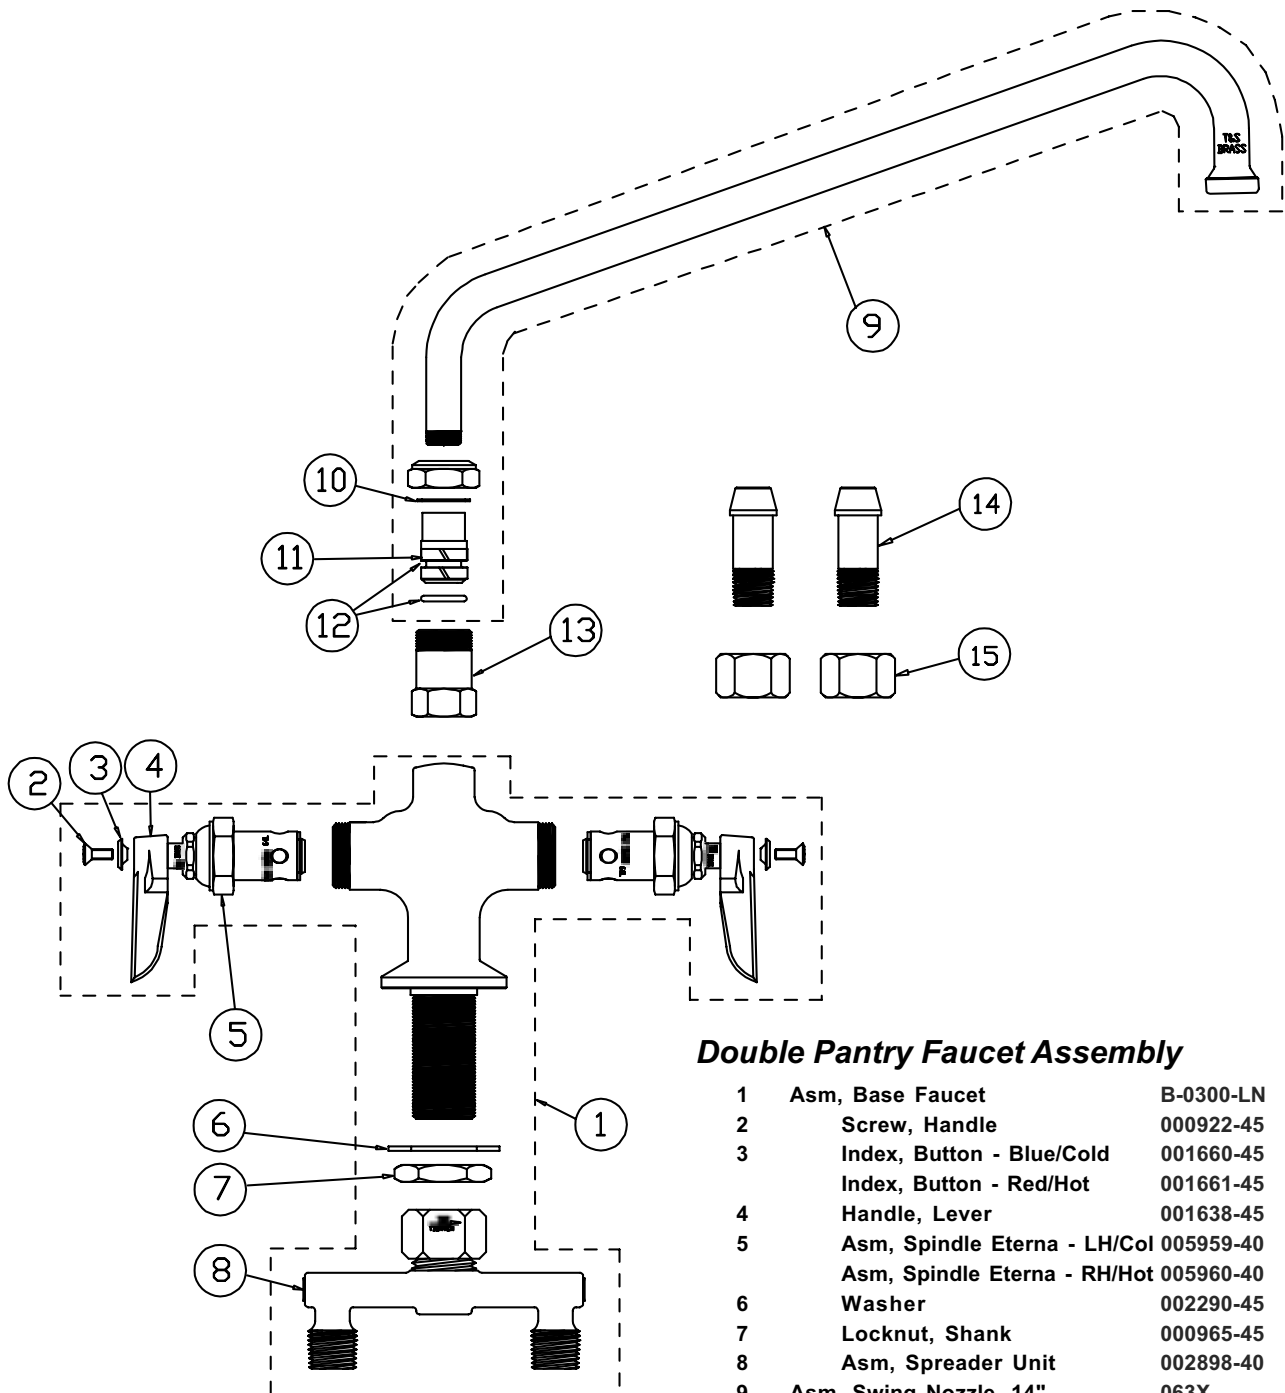

B-2294

Double Pantry Faucet Assembly

| | | |
|----|-------------------------------|-----------|
| 1 | Asm, Base Faucet | B-0300-LN |
| 2 | Screw, Handle | 000922-45 |
| 3 | Index, Button - Blue/Cold | 001660-45 |
| | Index, Button - Red/Hot | 001661-45 |
| 4 | Handle, Lever | 001638-45 |
| 5 | Asm, Spindle Eterna - LH/Cold | 005959-40 |
| | Asm, Spindle Eterna - RH/Hot | 005960-40 |
| 6 | Washer | 002290-45 |
| 7 | Locknut, Shank | 000965-45 |
| 8 | Asm, Spreader Unit | 002898-40 |
| 9 | Asm, Swing Nozzle, 14" | 063X |
| 10 | Washer | 009538-45 |
| 11 | Sleeve | 011429-45 |
| 12 | O-Ring | 001074-45 |
| 13 | Faucet, Body, Swing | 000585-25 |
| 14 | Tailpiece | 001592-20 |
| 15 | Nut | 000958-20 |