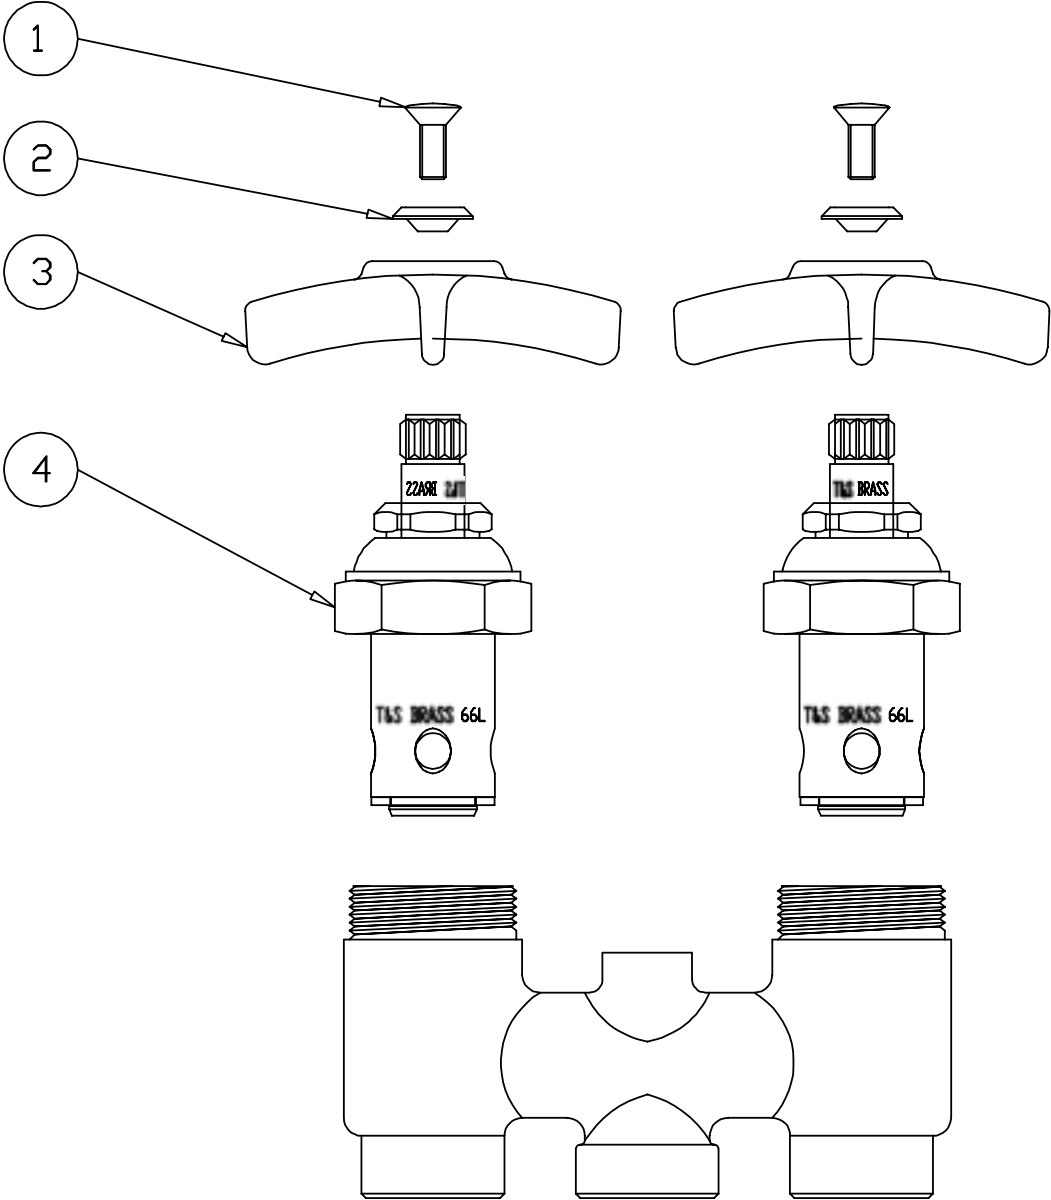

B-2297

Mixing Faucet Assembly

- | | | |
|---|--------------------------|-----------|
| 1 | Screw, Handle | 000922-45 |
| 2 | Index, Button, Blue/Cold | 001660-45 |
| | Index, Button, Red/Hot | 001661-45 |
| 3 | Handle, Kitchen 4-Arm | 002521-45 |
| 4 | Asm, Spindle - Hot | 006020-40 |