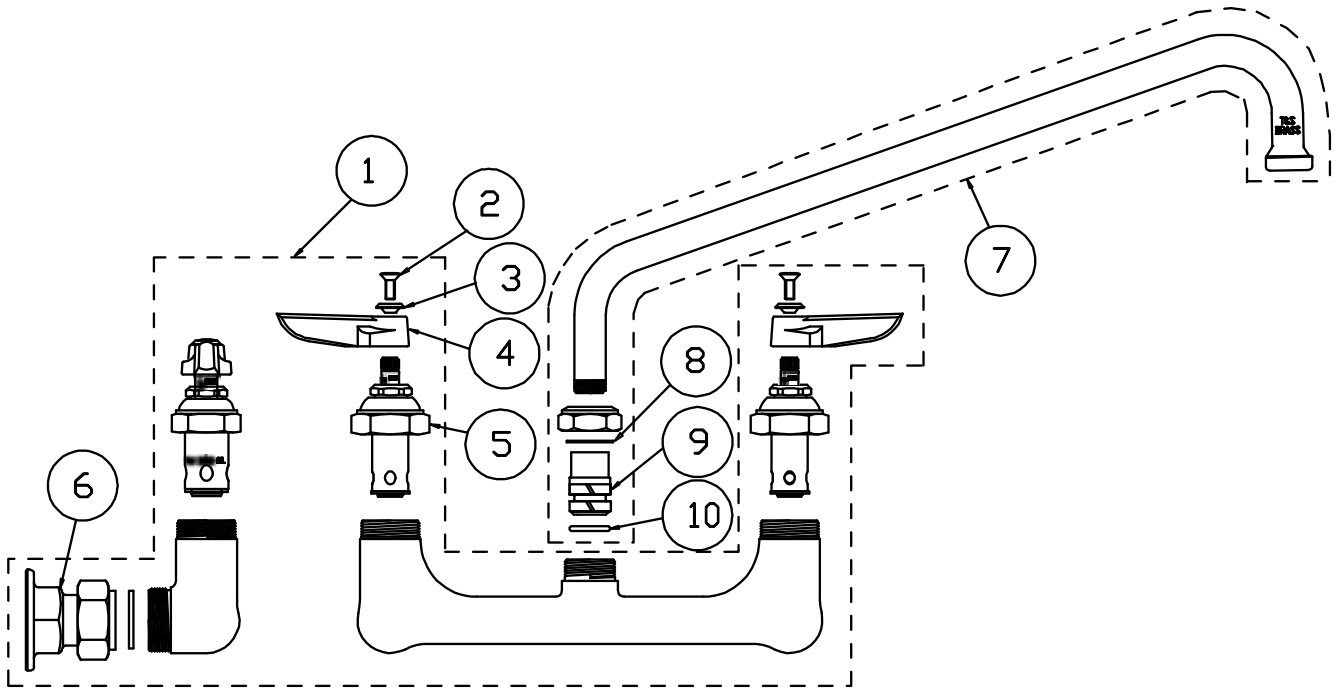

B-2388

Faucet Assembly

1	Asm, Base Faucet	002833-40
2	Screw, Handle	000922-45
3	Index, Button, Blue/Cold	001660-45
	Index, Button, Red/Hot	001661-45
4	Handle, Lever	001638-45
5	Asm, Spindle Eterna - Cold	005959-40
	Asm, Spindle Eterna - Hot	005960-40
6	Asm, Coupling Flange	002893-40
7	Asm, Swivel Gooseneck, 14"	063X
8	Washer	009538-45
9	Sleeve	011429-45
10	O-Ring	001074-45