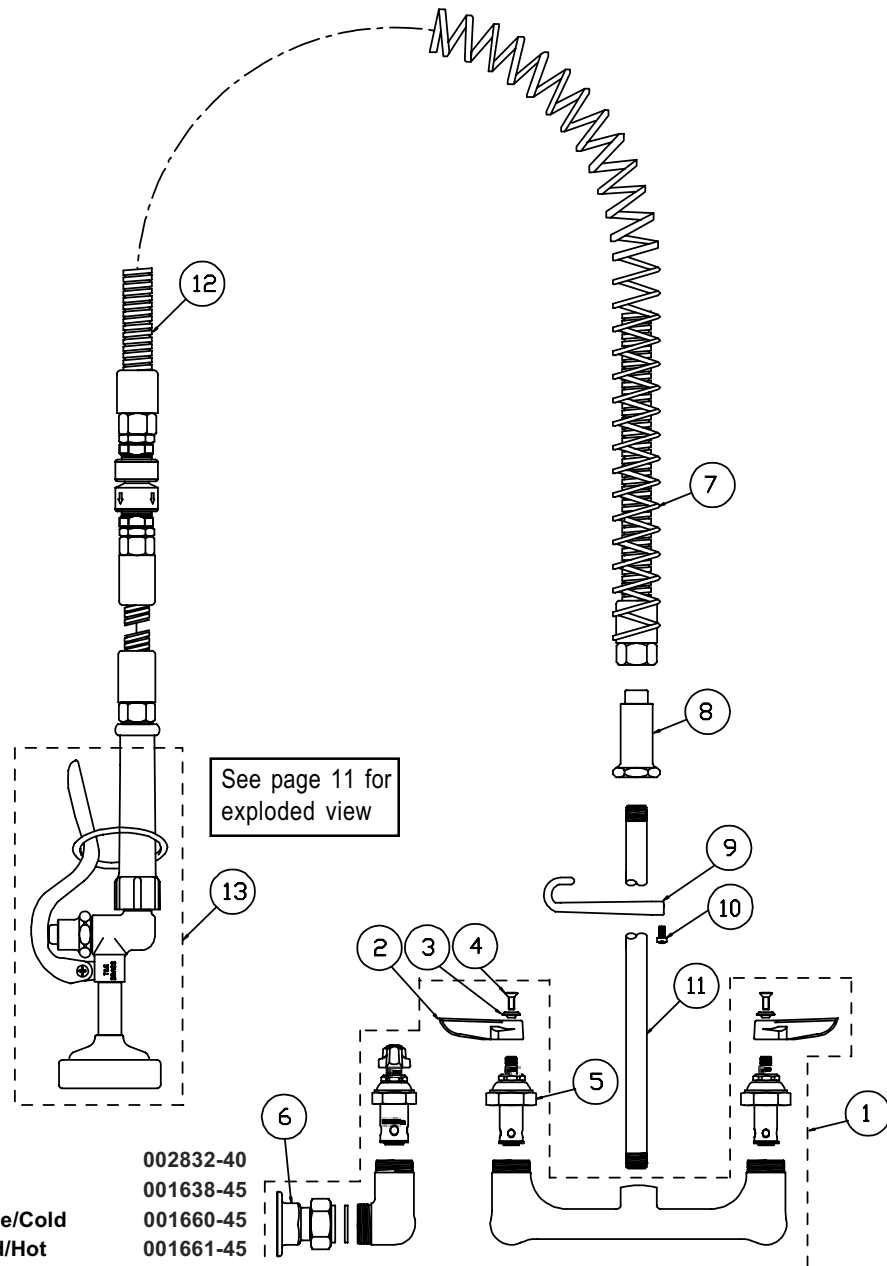

B-2400

Pre-Rinse Assembly

1	Asm, Base Faucet	002832-40
2	Handle, Lever	001638-45
3	Index, Button - Blue/Cold	001660-45
	Index, Button - Red/Hot	001661-45
4	Screw, Handle	000922-45
5	Asm, Spindle Eterna - LH/Cold	002711-40
	Asm, Spindle Eterna - RH/Hot	002712-40
6	Asm, Coupling Flange	002893-40
7	Spring, Overhead	000888-45
8	Spring, Body	000821-40
9	Finger Hook	000021-45
10	Screw, Finger Hook	000916-45
11	Nipple, 3/8" X 12"	000366-40
12	Asm, Hose with Vacuum Breaker, 4	B-0044-V9
13	Asm, Spray Valve	B-0107