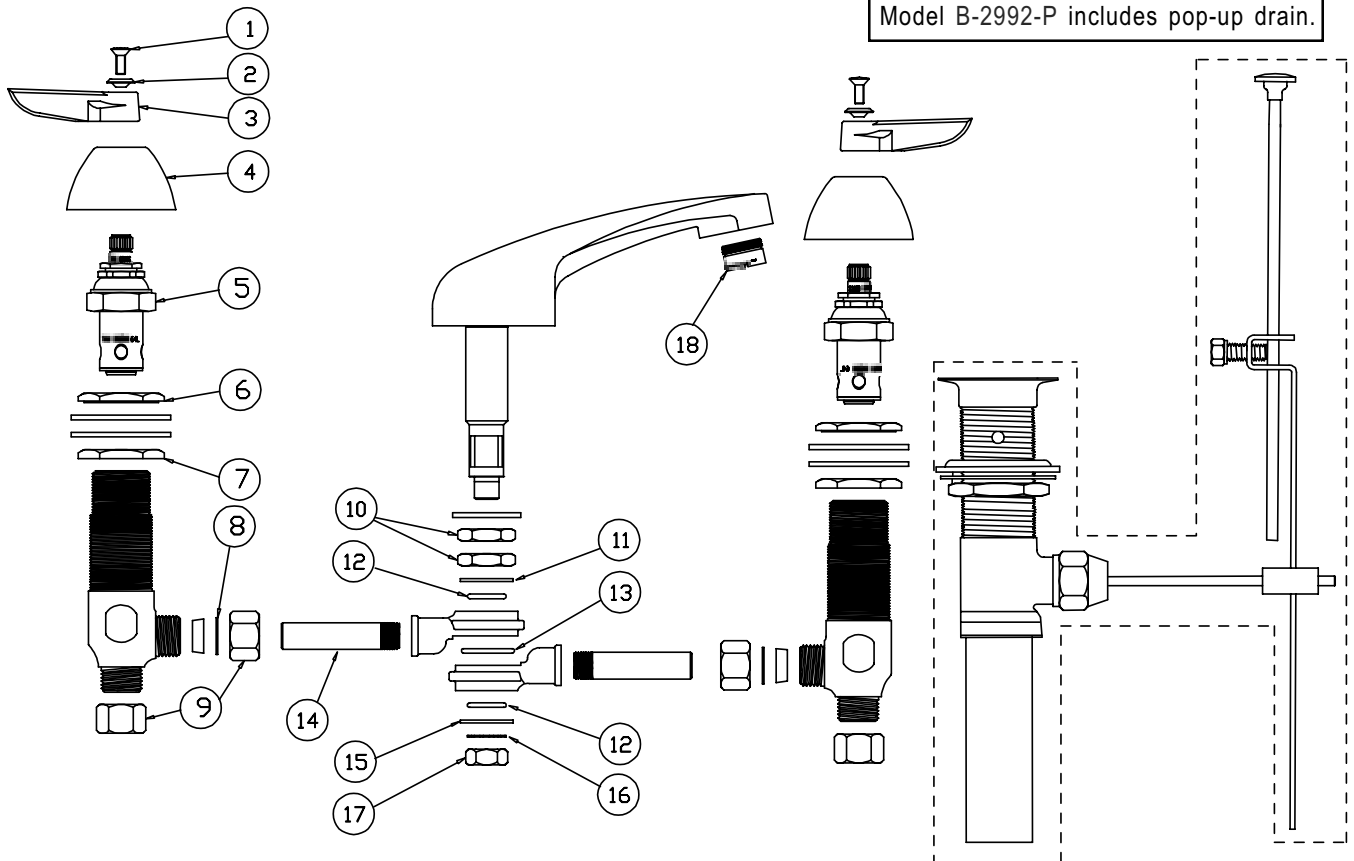

# B-2992, B-2992-P

## Faucet Assembly

1	Screw, Handle	000925-45	9	Nut, Coupling	000958-20
2	Index, Snap-In, Blue/Cold	001686-45	10	Nipple	000342-20
	Index, Snap-In, Red/Hot	001194-45	11	Locknut	002954-45
3	Handle, Lever	001638-45	12	O-Ring, Knuckle Joint	001060-45
4	Escutcheon	001257-40	13	Locknut, Yoke	000956-45
5	Asm, Spindle, Eterna - RH/Cold	006478-40	14	Washer, Swivel Yoke, Top	000994-45
	Asm, Spindle, Eterna - LH/Hot	006477-40	15	O-Ring, Swivel Yoke, Center	001068-45
6	Locknut, Body Top	000959-20	16	Washer, Swivel Yoke, Bottom	000993-45
7	Locknut, Body Bottom	000960-20	17	Washer, Yoke Star	000982-45
8	Washer	000981-45	18	Aerator	B-0199-03