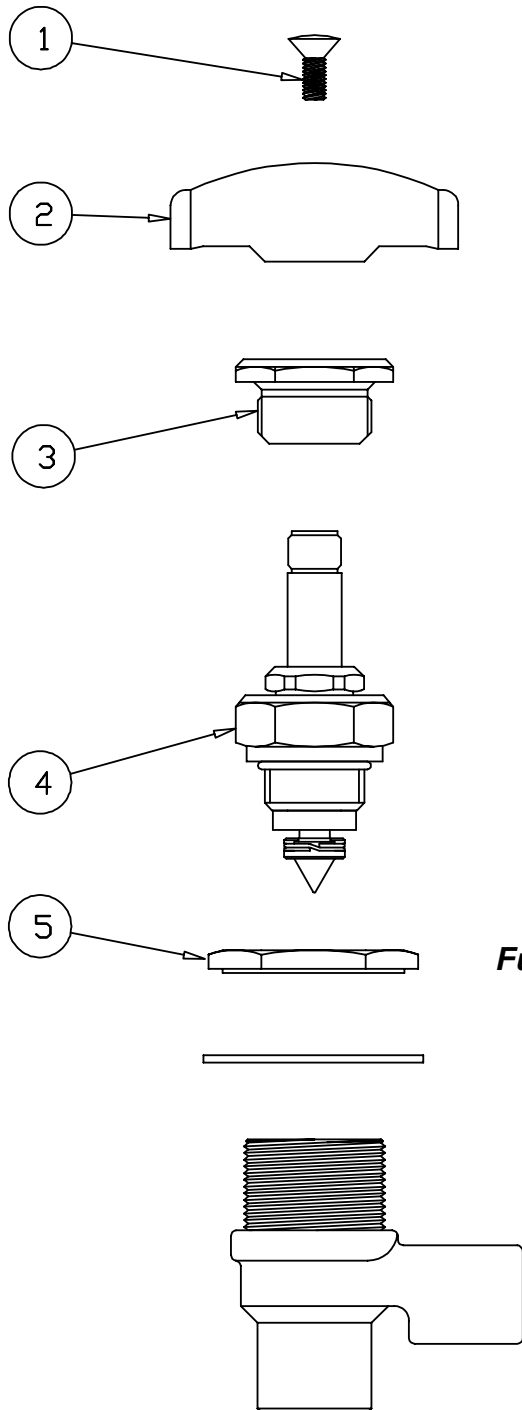

BL-4705-03

Fume Hood Valve Assembly

1	Screw, Handle	000922-45
2	Handle, Stem Valve	001149-20
3	Seat	000529-20
4	Asm, Spindle	005985-40
5	Locknut, Body Top	000959-40