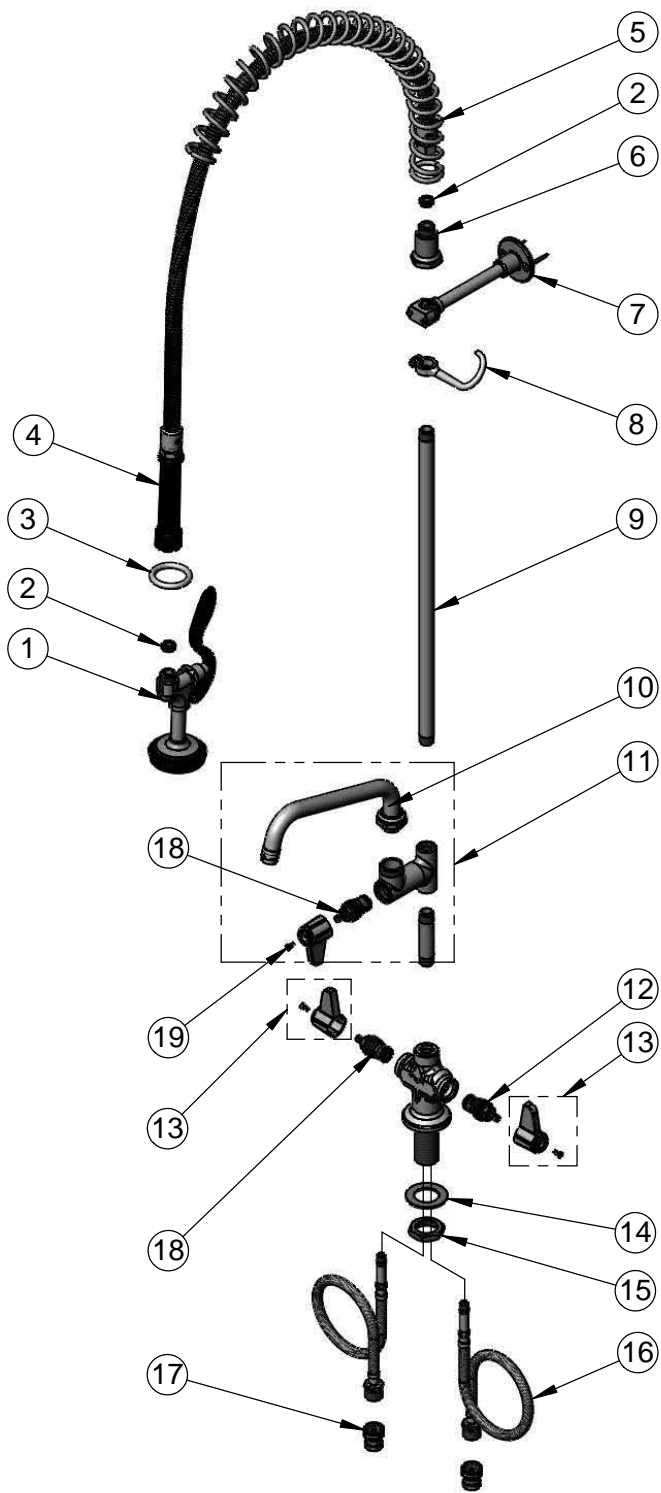

This Space for Architect/Engineer Approval

Job Name _____ Date _____

Model Specified _____ Quantity _____

Customer/Wholesaler _____

Contractor _____

Architect/Engineer _____

Rough-In Requirement:
 Ø 1 1/2" [Ø38mm] Mounting Hole

Model Number

5PR-2S08

Product Specifications:

Pre-Rinse Unit: Single Hole Deck Mount Mixing Faucet, Quarter-Turn Ceramic Cartridges, Add-On Faucet w/ 8" Swing Nozzle, 6" Wall Bracket, 1.42 GPM Spray Valve, 1/2" BSPP In-Line Check Valves & Flexible Supply Hoses

ITEM NO.	SALES NO.	DESCRIPTION
1	5SV	1.42 GPM equip Spray Valve
2	010476-45	#27 Washer
3	000907-45	Spray Valve Hold Down Ring
4	5HSE44	equip 44" Flexible Stainless Steel Hose w/ Black Handle & Washer
5	014068-45	Overhead Spring
6	000821-40	Spring Body
7	013716-40	6" Wall Bracket
8	004R	Finger Hook
9	000369-40	3/8" NPT x 18" Riser
10	5SP-08	equip 8" Swing Nozzle
11	5AFL08	Add-On Faucet w/ 8" Swing Nozzle
12	013788-45	Equip Ceramic Cartridge, LTC
13	5-HDL-L	equip Lever Handle w/ Color Coded Screws
14	002290-45	Lock Washer
15	000965-45	Lock Nut
16	012436-45	18" Flexible Supply Hose (2)
17	010321-45	1/2" BSPP In-Line Check Valve
18	013787-45	Equip Ceramic Cartridge, RTC
19	013849-45	Handle Screw (10)