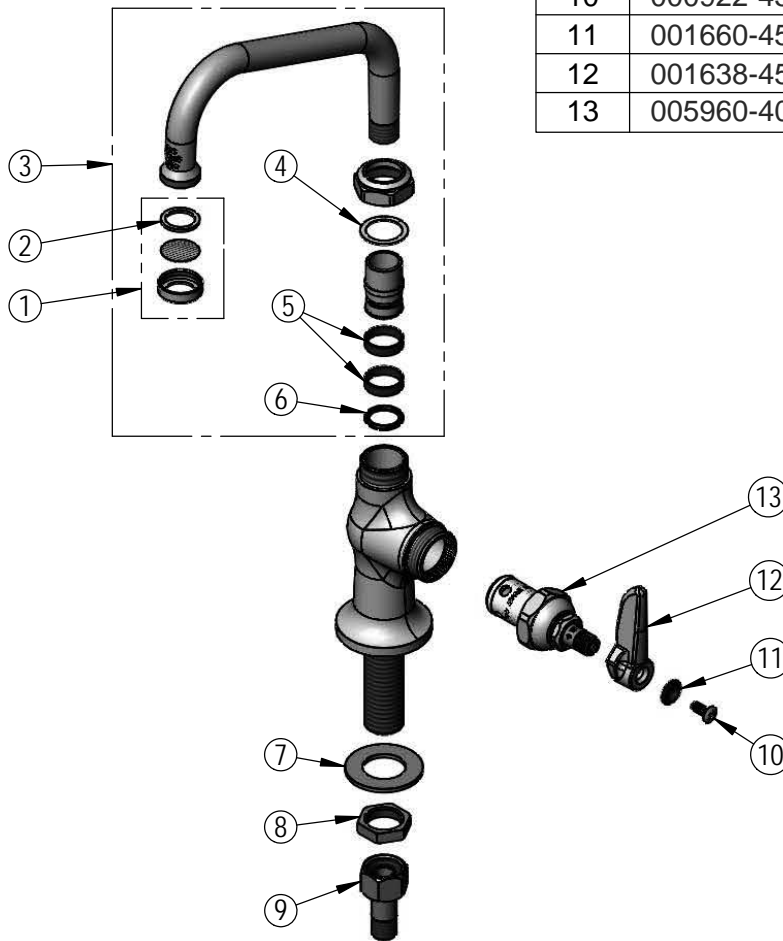

059X
6" Swing
Nozzle w/
Stream
Regulator
Outlet

150A
Optional Tailpiece & Nut
For 1/4" NPT Connection
(Included)

1 5/8"
[41mm]
Maximum
Thickness

Rough-In Requirement:
Ø 1" [25mm] Mounting Hole

Product Specifications:

Single Hole Single Temperature Deck Mount Faucet, Eterna Cartridge, Lever Handle, 6" Swing Nozzle, & 1/2" NPSM Male Inlet

Product Compliance:

ASME A112.18.1 / CSA B125.1
NSF 61 - Section 9
NSF 372 (Low Lead Content)
ANSI A117.1 (ADA)

ITEM NO.	SALES NO.	DESCRIPTION
1	B-PT	Stream Regulator Outlet
2	001048-45	Nozzle Tip Washer
3	059X	6" Swing Nozzle
4	009538-45	Swivel Washer
5	011429-45	Swivel Sleeves (2)
6	001074-45	O-Ring
7	000999-45	Brass Lock Washer
8	002954-45	Shank Lock Nut
9	150A	1/4" NPT Tailpiece & Nut
10	000922-45	Lever Handle Screw
11	001660-45	Blue Index-CW
12	001638-45	Lever Handle
13	005960-40	Eterna Cartridge, RTC

Product Specifications:

Single Hole Single Temperature Deck Mount Faucet, Eterna Cartridge, Lever Handle, 6" Swing Nozzle, & 1/2" NPSM Male Inlet

Product Compliance:

ASME A112.18.1 / CSA B125.1
NSF 61 - Section 9
NSF 372 (Low Lead Content)
ANSI A117.1 (ADA)