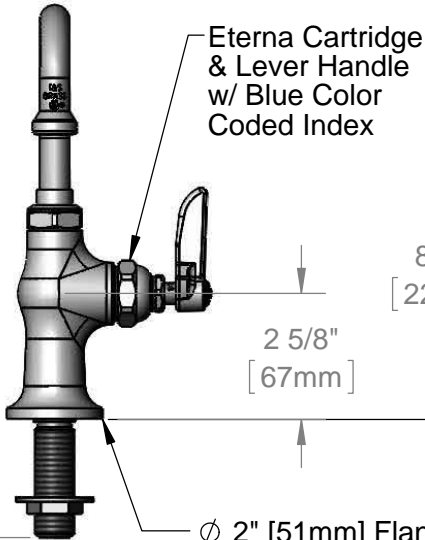

Eterna Cartridge & Lever Handle
w/ Blue Color
Coded Index

2 5/8"
[67mm]

2 1/2"
[63mm]

Ø 2" [51mm] Flange w/
1/2" NPSM Male Inlet

8 5/8"
[220mm]

5 15/16"
[151mm]

Mounting Surface

6"
[152mm]

059X
6" Swing
Nozzle w/
Stream
Regulator
Outlet

150A
Optional Tailpiece & Nut
For 1/4" NPT Connection
(Included)

1 5/8"
[41mm]
Maximum
Thickness

Rough-In Requirement:
Ø 1" [25mm] Mounting Hole

Product Specifications:

Single Hole Single Temperature Deck Mount Faucet, Eterna Cartridge, Lever Handle, 6" Swing Nozzle, & 1/2" NPSM Male Inlet

Product Compliance:

ASME A112.18.1 / CSA B125.1
NSF 61 - Section 9
NSF 372 (Low Lead Content)
ANSI A117.1 (ADA)

ITEM NO.	SALES NO.	DESCRIPTION
1	B-PT	Stream Regulator Outlet
2	001048-45	Nozzle Tip Washer
3	059X	6" Swing Nozzle
4	009538-45	Swivel Washer
5	011429-45	Swivel Sleeves (2)
6	001074-45	O-Ring
7	000999-45	Brass Lock Washer
8	002954-45	Shank Lock Nut
9	150A	1/4" NPT Tailpiece & Nut
10	000922-45	Lever Handle Screw
11	001660-45	Blue Index-CW
12	001638-45	Lever Handle
13	005960-40	Eterna Cartridge, RTC