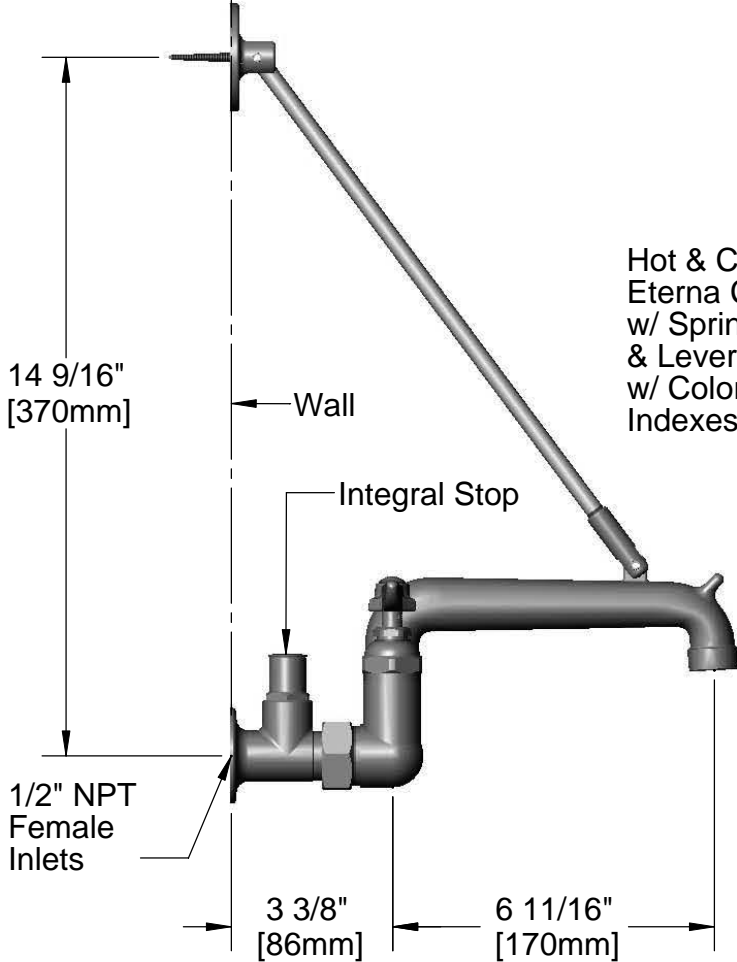

Support Rod Asm. Furnished w/  
Wall Bracket and Mounting Screws

ADA Compliant

Hot & Cold  
Eterna Cartridges  
w/ Spring Checks  
& Lever Handles  
w/ Color Coded  
Indexes

Product Specifications:

Service Sink Faucet, Polished Chrome Finish, Lever Handles, Integral Stops, Wall Brace Assembly, 1/2" NPT Female Inlets & Plain Outlet

ITEM NO.	SALES NO.	DESCRIPTION
1	001661-45	Red Index-HW
2	001638-45	Lever Handle
3	012443-40	Hot Eterna Spindle Assembly w/ Spring Check
4	002712-40	Hot Eterna Spindle Assembly w/ Spring Check, Handle, Index & Screw
5	000922-45	Lever Handle Screw
6	001660-45	Blue Index-CW
7	002711-40	Cold Eterna Spindle Assembly w/ Spring Check, Handle, Index & Screw
8	012442-40	Cold Eterna Spindle Assembly w/ Spring Check
9	001605-45	Cap
10	002892-40	Spindle Asm w/ Cap
11	000763-20	Seat
12	00JJ	Flange w/ Integral Stop Asm. 1/2" NPT Female Inlet
13	001019-45	Coupling Nut Washer

Product Specifications:

Service Sink Faucet, Polished Chrome Finish, Lever Handles, Integral Stops, Wall Brace Assembly, 1/2" NPT Female Inlets & Plain Outlet

Drawn <b>DHL</b>	Checked <b>GEF</b>	Approved <b>JHB</b>
Scale: <b>1:4</b>		Date: <b>5/16/08</b>