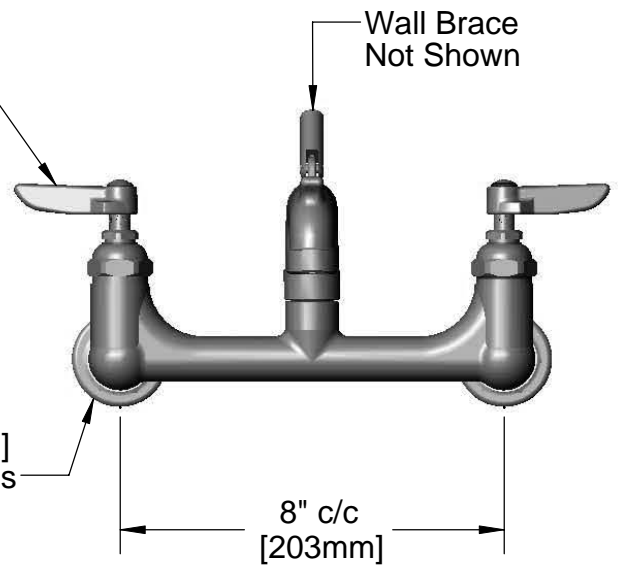

Support Rod Asm. Furnished w/  
Wall Bracket and Mounting Screws

ADA Compliant

Hot & Cold  
Eterna Cartridges  
w/ Spring Checks  
& Lever Handles  
w/ Color Coded  
Indexes

Product Specifications:

Service Sink Faucet, Polished Chrome Finish, Lever Handles, Integral Stops, Wall Brace Assembly, 1/2" NPT Female Inlets & Plain Outlet

Product Specifications:

Service Sink Faucet, Polished Chrome Finish, Lever Handles, Integral Stops, Wall Brace Assembly, 1/2" NPT Female Inlets & Plain Outlet

Drawn <b>DHL</b>	Checked <b>GEF</b>	Approved <b>JHB</b>
Scale: <b>1:4</b>		Date: <b>5/16/08</b>