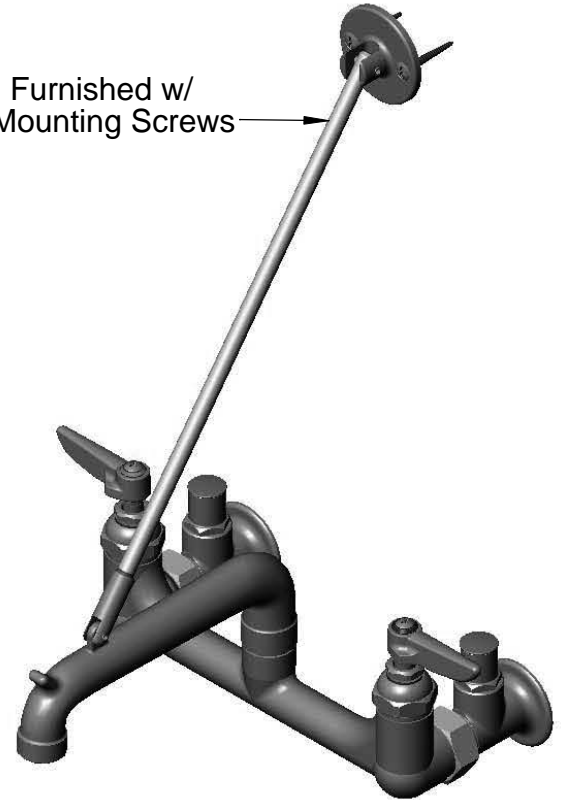

Support Rod Asm. Furnished w/  
Wall Bracket and Mounting Screws

ADA Compliant

Hot & Cold  
Eterna Cartridges  
w/ Spring Checks  
& Lever Handles  
w/ Color Coded  
Indexes

Product Specifications:

Service Sink Faucet, Polished Chrome Finish, Lever Handles, Integral Stops, Wall Brace Assembly, 1/2" NPT Female Inlets & Plain Outlet

Product Specifications:

Service Sink Faucet, Polished Chrome Finish, Lever Handles, Integral Stops, Wall Brace Assembly, 1/2" NPT Female Inlets & Plain Outlet

Drawn <b>DHL</b>	Checked <b>GEF</b>	Approved <b>JHB</b>
Scale: <b>1:4</b>		Date: <b>5/16/08</b>