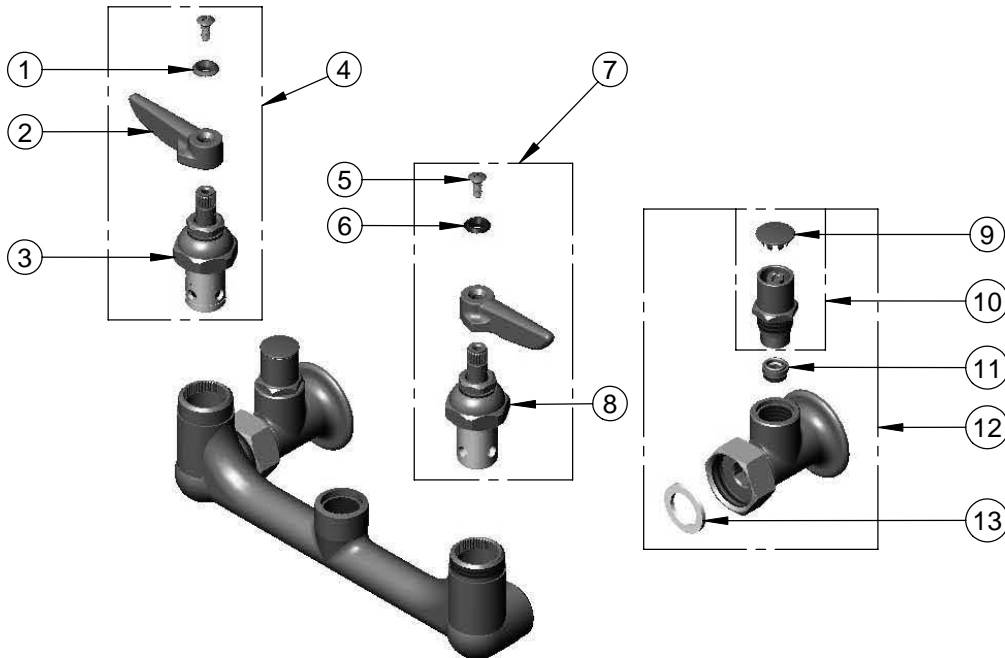

Support Rod Asm. Furnished w/  
Wall Bracket and Mounting Screws

ADA Compliant

Hot & Cold  
Eterna Cartridges  
w/ Spring Checks  
& Lever Handles  
w/ Color Coded  
Indexes

Product Specifications:

Service Sink Faucet, Polished Chrome Finish, Lever Handles, Integral Stops, Wall Brace Assembly, 1/2" NPT Female Inlets & Plain Outlet

2 Saddleback Cove / P.O. Box 1088  
Travelers Rest, SC 29690

REG. #A2601  
ISO #9001

Model No.  
**B-0661-POL**

Item No.

Travelers Rest, SC: 800-476-4103 Simi Valley, CA: 800-423-0150 Fax: 864-834-3518 www.tsbrass.com

ITEM NO.	SALES NO.	DESCRIPTION
1	001661-45	Red Index-HW
2	001638-45	Lever Handle
3	012443-40	Hot Eterna Spindle Assembly w/ Spring Check
4	002712-40	Hot Eterna Spindle Assembly w/ Spring Check, Handle, Index & Screw
5	000922-45	Lever Handle Screw
6	001660-45	Blue Index-CW
7	002711-40	Cold Eterna Spindle Assembly w/ Spring Check, Handle, Index & Screw
8	012442-40	Cold Eterna Spindle Assembly w/ Spring Check
9	001605-45	Cap
10	002892-40	Spindle Asm w/ Cap
11	000763-20	Seat
12	00JJ	Flange w/ Integral Stop Asm. 1/2" NPT Female Inlet
13	001019-45	Coupling Nut Washer

Product Specifications:

Service Sink Faucet, Polished Chrome Finish, Lever Handles, Integral Stops, Wall Brace Assembly, 1/2" NPT Female Inlets & Plain Outlet

Drawn <b>DHL</b>	Checked <b>GEF</b>	Approved <b>JHB</b>
Scale: <b>1:4</b>		Date: <b>5/16/08</b>