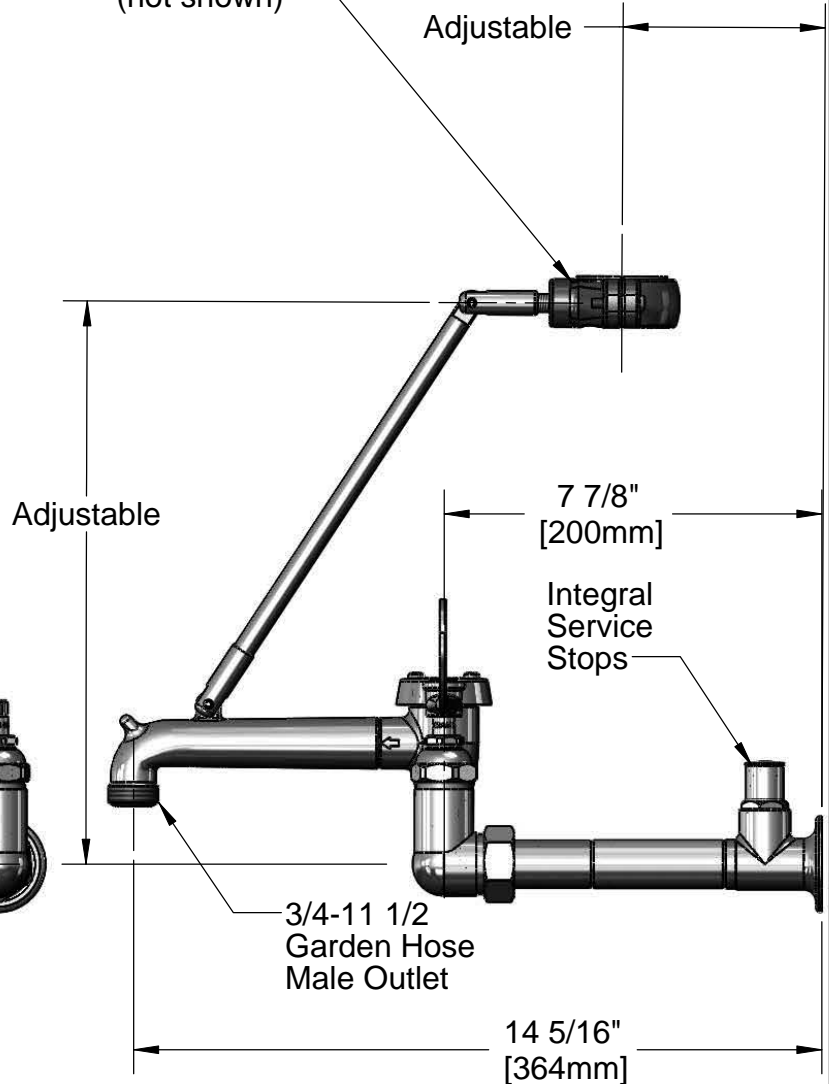

This Space for Architect/Engineer Approval

Job Name _____ Date _____

Model Specified _____ Quantity _____

Customer/Wholesaler _____

Contractor _____

Architect/Engineer _____

ADA Compliant

Split-Ring Clamp Upper Assembly Fastens to \varnothing 1-1/2" O.D. Flush Tube (not shown)

Product Specifications:

Service Sink Faucet, Polished Chrome Finish w/ Split-Ring Clamp Upper Assembly for use on \varnothing 1-1/2" O.D. Flush Tubes, 6" Wrist Handles, Vacuum Breaker, 1/2" NPT Female Inlets, Integral Stop & Garden Hose Outlet

ITEM NO.	SALES NO.	DESCRIPTION
1	016863-20	Clamp Split Bushing (Set of 2 halves)
2	001194-45	Red HW Index
3	B-WH6	6" Wrist Action Handle
4	012443-40	Hot Eterna Spindle Assembly w/ Spring Check
5	B-0969	Vacuum Breaker, 1/2"
6	001686-45	Blue CW Index
7	000925-45	Lab Handle Screw
8	012442-40	Cold Eterna Spindle Assembly w/ Spring Check
9	001019-45	Coupling Nut Washer
10	002892-40	Stop Spindle Assembly w/ Cap
11	000763-20	Seat
12	002534-25	Close Nipple, 1/2" x 1 5/32" Lg Rough Chrome
13	016449-40	Split Ring Pipe Clamp Upper Assembly
14	009545-40	Spout Assembly, Polish Chrome w/ Clevis
18	009545-40	Spout w/ Clevis Assembly - Polish Chrome

Product Specifications:

Service Sink Faucet, Polished Chrome Finish w/ Split-Ring Clamp Upper Assembly for use on Ø 1-1/2" O.D. Flush Tubes, 6" Wrist Handles, Vacuum Breaker, 1/2" NPT Female Inlets, Integral Stop & Garden Hose Outlet