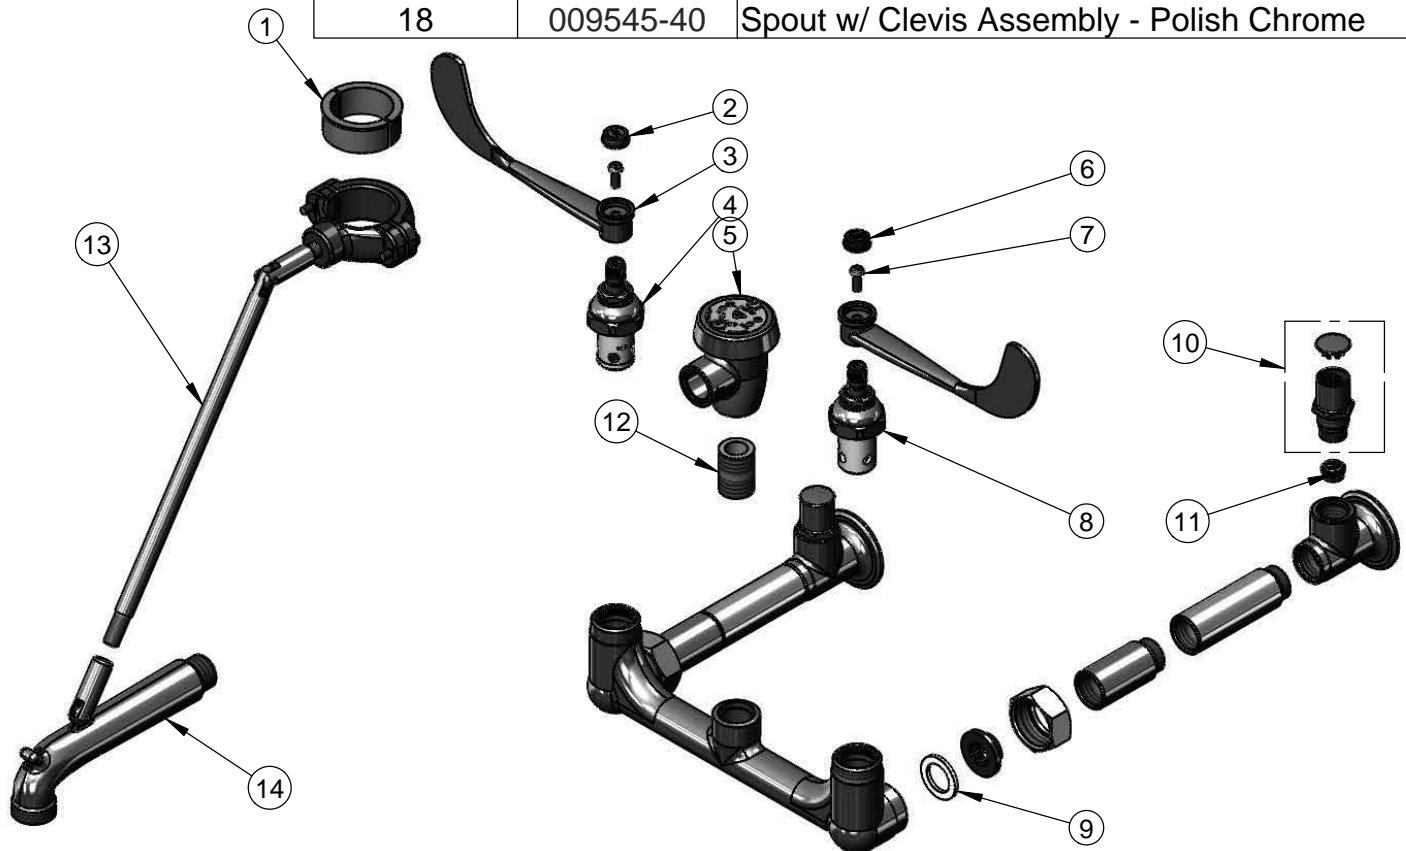

This Space for Architect/Engineer Approval

Job Name _____ Date _____

Model Specified _____ Quantity _____

Customer/Wholesaler _____

Contractor _____

Architect/Engineer _____

ADA Compliant

Split-Ring Clamp Upper Assembly Fastens to \varnothing 1-1/2" O.D. Flush Tube (not shown)

Product Specifications:

Service Sink Faucet, Polished Chrome Finish w/ Split-Ring Clamp Upper Assembly for use on \varnothing 1-1/2" O.D. Flush Tubes, 6" Wrist Handles, Vacuum Breaker, 1/2" NPT Female Inlets, Integral Stop & Garden Hose Outlet

ITEM NO.	SALES NO.	DESCRIPTION
1	016863-20	Clamp Split Bushing (Set of 2 halves)
2	001194-45	Red HW Index
3	B-WH6	6" Wrist Action Handle
4	012443-40	Hot Eterna Spindle Assembly w/ Spring Check
5	B-0969	Vacuum Breaker, 1/2"
6	001686-45	Blue CW Index
7	000925-45	Lab Handle Screw
8	012442-40	Cold Eterna Spindle Assembly w/ Spring Check
9	001019-45	Coupling Nut Washer
10	002892-40	Stop Spindle Assembly w/ Cap
11	000763-20	Seat
12	002534-25	Close Nipple, 1/2" x 1 5/32" Lg Rough Chrome
13	016449-40	Split Ring Pipe Clamp Upper Assembly
14	009545-40	Spout Assembly, Polish Chrome w/ Clevis
18	009545-40	Spout w/ Clevis Assembly - Polish Chrome

Product Specifications:

Service Sink Faucet, Polished Chrome Finish w/ Split-Ring Clamp Upper Assembly for use on Ø 1-1/2" O.D. Flush Tubes, 6" Wrist Handles, Vacuum Breaker, 1/2" NPT Female Inlets, Integral Stop & Garden Hose Outlet