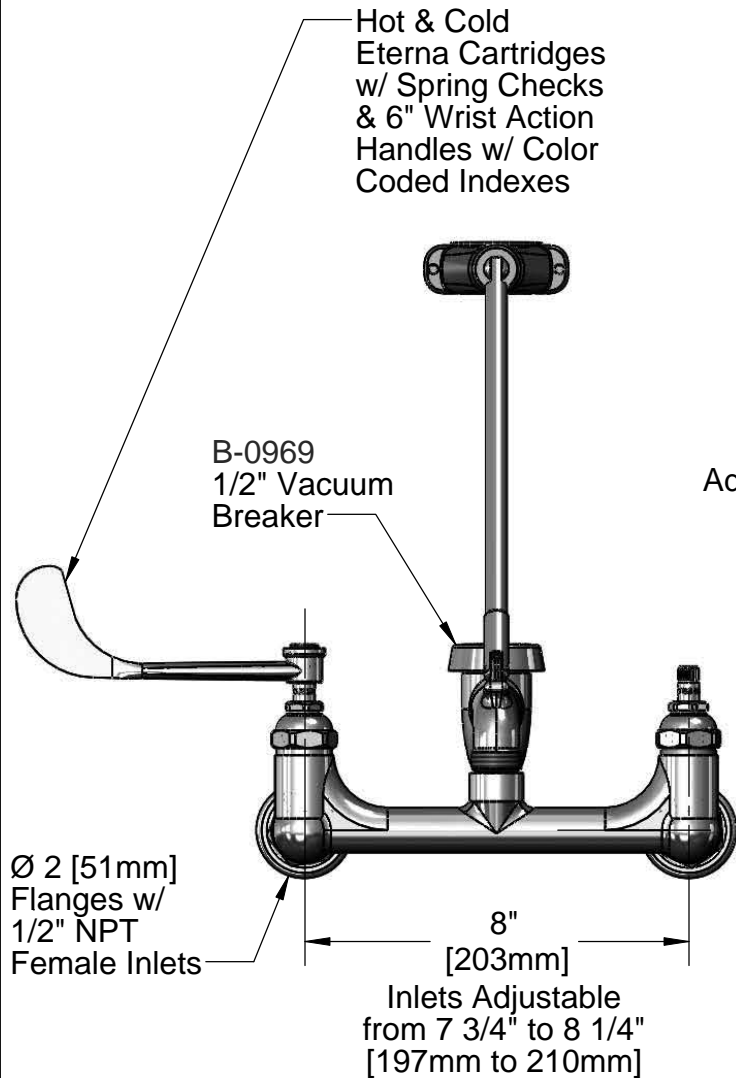

This Space for Architect/Engineer Approval

Job Name _____ Date _____

Model Specified _____ Quantity _____

Customer/Wholesaler _____

Contractor _____

Architect/Engineer _____

ADA Compliant

Split-Ring Clamp Upper Assembly Fastens to \varnothing 1-1/2" O.D. Flush Tube (not shown)

Product Specifications:

Service Sink Faucet, Polished Chrome Finish w/ Split-Ring Clamp Upper Assembly for use on \varnothing 1-1/2" O.D. Flush Tubes, 6" Wrist Handles, Vacuum Breaker, 1/2" NPT Female Inlets, Integral Stop & Garden Hose Outlet

ITEM NO.	SALES NO.	DESCRIPTION
1	016863-20	Clamp Split Bushing (Set of 2 halves)
2	001194-45	Red HW Index
3	B-WH6	6" Wrist Action Handle
4	012443-40	Hot Eterna Spindle Assembly w/ Spring Check
5	B-0969	Vacuum Breaker, 1/2"
6	001686-45	Blue CW Index
7	000925-45	Lab Handle Screw
8	012442-40	Cold Eterna Spindle Assembly w/ Spring Check
9	001019-45	Coupling Nut Washer
10	002892-40	Stop Spindle Assembly w/ Cap
11	000763-20	Seat
12	002534-25	Close Nipple, 1/2" x 1 5/32" Lg Rough Chrome
13	016449-40	Split Ring Pipe Clamp Upper Assembly
14	009545-40	Spout Assembly, Polish Chrome w/ Clevis
18	009545-40	Spout w/ Clevis Assembly - Polish Chrome

Product Specifications:

Service Sink Faucet, Polished Chrome Finish w/ Split-Ring Clamp Upper Assembly for use on Ø 1-1/2" O.D. Flush Tubes, 6" Wrist Handles, Vacuum Breaker, 1/2" NPT Female Inlets, Integral Stop & Garden Hose Outlet