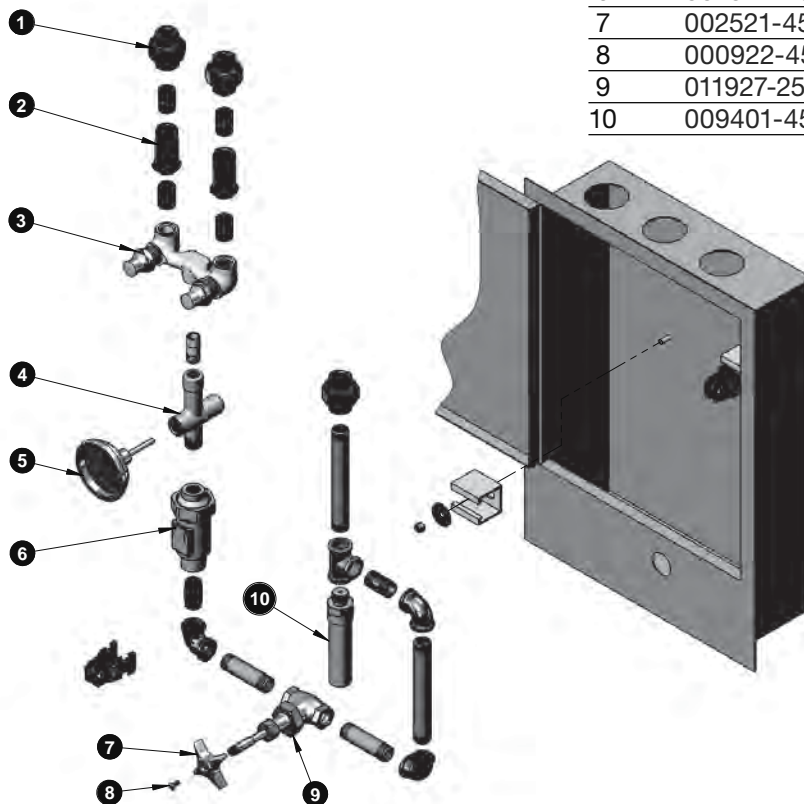

B-2339 and B-2339-LR Control Unit / Hose Reel Assembly

B-2339

B-7222-C01 Enclosed Hose Reel Assembly with 30' Hose, EB-0107 Spray Valve, Rinse Control Cabinet with Control Valve, Dual Check Valves, Thermometer and Water Hammer Arrestor

B-2339-LR (exploded illustration)

Same as B-2339 except does not include Hose Reel Assembly and Spray Valve

B-2339-LR
Control Unit only

B-2339 Hose Reel
and Control Unit

ITEM

NO.	SALES NO.	DESCRIPTION
1	006649-20	Union, 1/2" 250#
2	B-CVH1-2	1/2" Check Valve
3	ORK1	Mixing Valve Asm. w/ Loose Keys
4	B-2339-TEE	Thermometer Tee
5	003799-45	Thermometer, Bi-Metal
6	007842-45	Dual Check Valve
7	002521-45	4-Arm Handle
8	000922-45	Lever Handle Screw
9	011927-25	Globe Valve Asm. 1/2" NPT
10	009401-45	Water Hammer Arrestor

B-7222-C01 Enclosed
Hose Reel – see page
145 for exploded view

RELIABILITY BUILT IN™