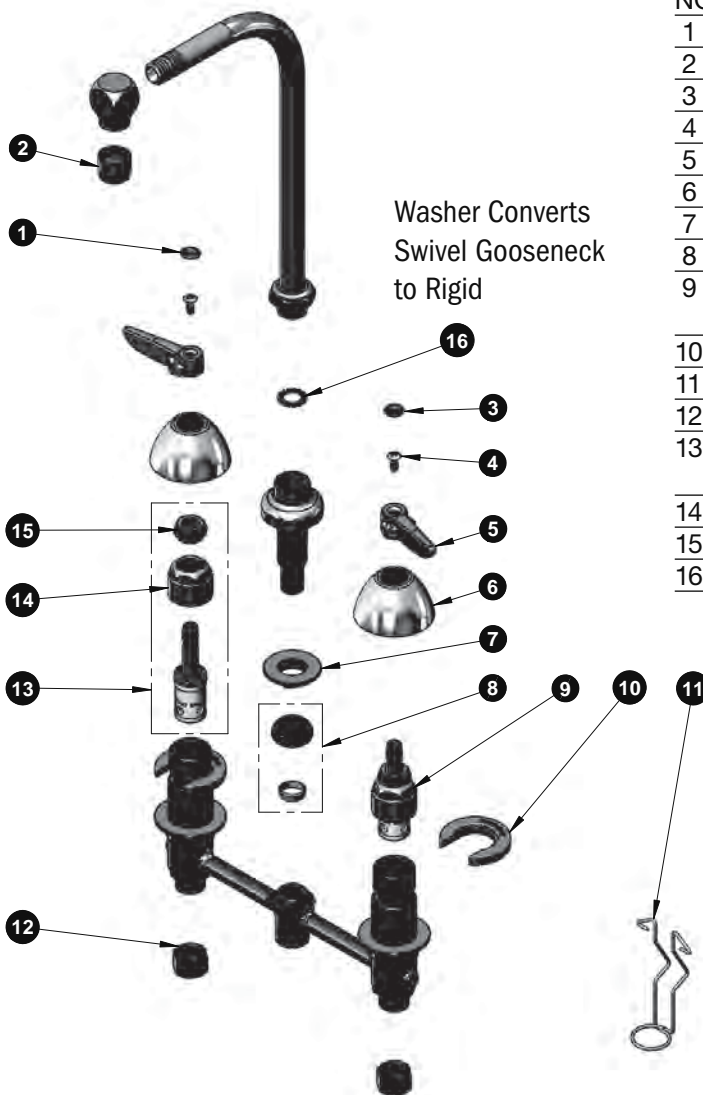

EasyInstall

B-2386 EasyInstall Faucet

B-2386

EasyInstall Concealed Widespread (CWS) Faucet with Lever Handles, Compression Cartridges, 8" Inlet Centers and Swing Nozzle with 2.2 GPM Aerator

B-2386

ITEM

ITEM NO.	SALES NO.	DESCRIPTION
1	001661-45	Red Index-HW
2	B-0199-01	2.2 GPM Aerator
3	001660-45	Blue Index-CW
4	000922-45	Lever Handle Screw
5	001638-45	Lever Handle
6	001257-40	Bell Escutcheon
7	016742-45	Center Flange Nut
8	016745-45	Compression Nut & Fitting
9	016752-40	EasyInstall CWS LTC Eterna (Teflon)
10	016749-45	C-Washer
11	016777-45	CWS Hanger
12	000958-20	Coupling Nut
13	016753-40	EasyInstall CWS RTC Eterna (Teflon)
14	016743-25	CWS Bonnet Assembly
15	009002-25	Packing Nut Assembly
16	014200-45	Star Washer, Anti-Rotation

Installation Repair Kit
017245-40
Includes #7, (2) #10
and #11