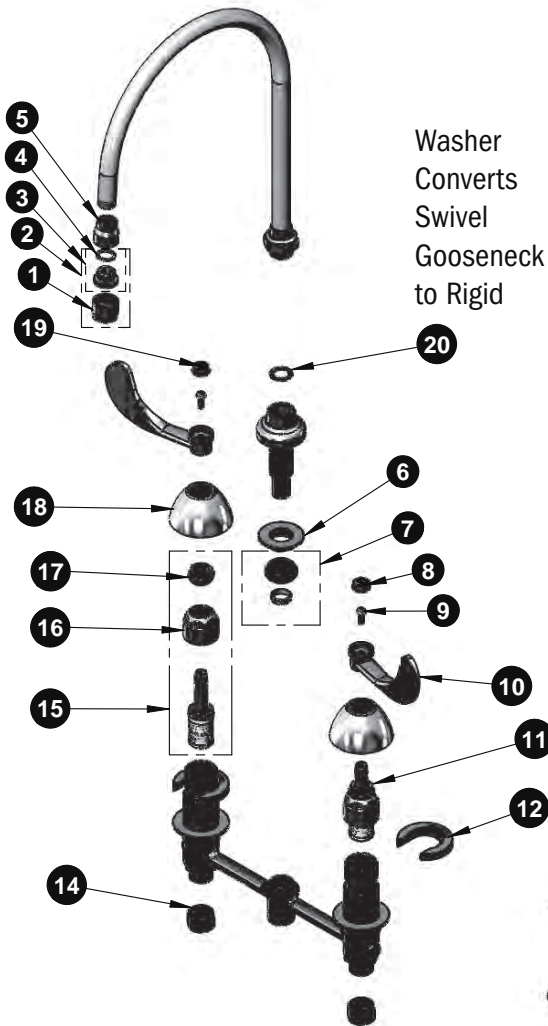

EasyInstall

B-2862 EasyInstall Faucet

B-2862
EasyInstall Concealed Widespread (CWS) Faucet with 4" Wrist Action Handles, Compression Cartridges, 8" Inlet Centers and Swivel Gooseneck with 2.2 GPM Outlet

Washer
Converts
Swivel
Gooseneck
to Rigid

ITEM NO.	SALES NO.	DESCRIPTION
1	B-0199-01	2.2 GPM Female Aerator
2	B-0199-02	2.2 GPM Male Aerator
3	044A	Adapter
4	009636-45	Washer
5	000557-25	Bell Adapter
6	016742-45	Center Flange Nut
7	016745-45	Compression Nut & Fitting
8	001686-45	Blue CW Index
9	000925-45	Lab Handle Screw
10	B-WH4	4" Wrist Action Handle
11	016752-40	CWS Bonnet & LTC Eterna Cartridge
12	016749-45	C-Washer
13	016777-45	CWS Hanger
14	000958-20	Coupling Nut
15	016753-40	CWS Bonnet & RTC Eterna Cartridge
16	016743-25	CWS Bonnet Assembly
17	009002-25	Packing Nut Assembly
18	001257-40	Bell Escutcheon
19	001194-45	Red HW Index
20	014200-45	Star Washer, Anti-Rotation

Installation Repair Kit
017245-40
Includes #6, (2) #12
and #13