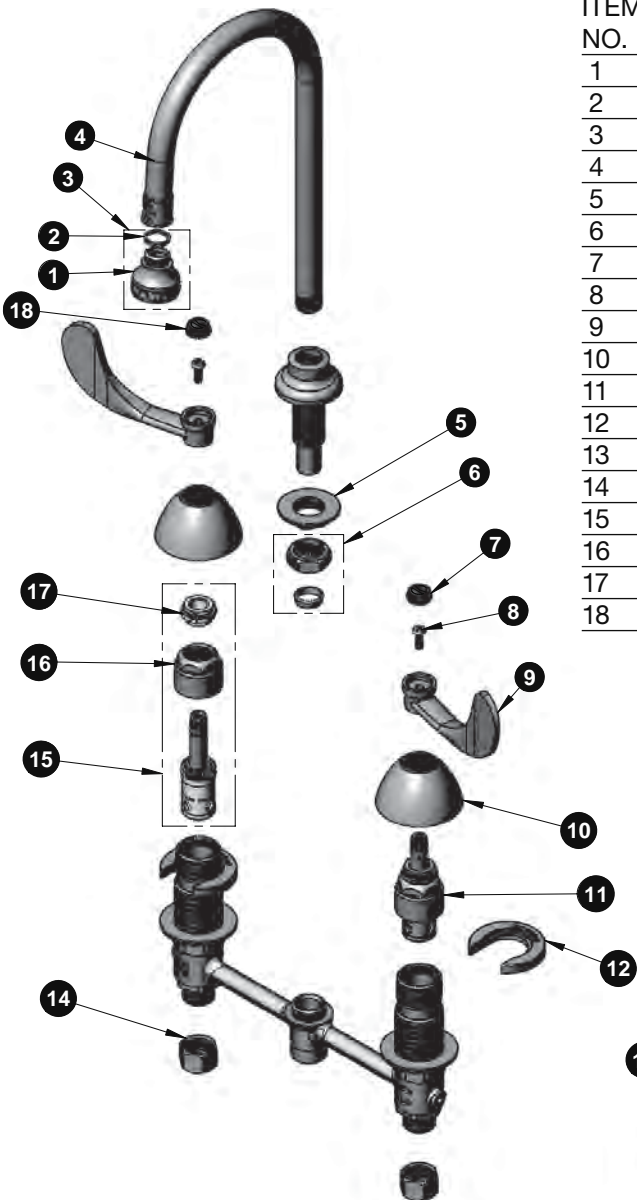

B-2865-04 EasyInstall Faucet

EasyInstall

B-2865-04
EasyInstall Concealed Widespread (CWS) Faucet with Wrist Action Handles, Eterna Cartridges, 8" Inlet Centers and 9" Rigid Gooseneck with Rosespray Outlet

B-2865-04

ITEM NO.	SALES NO.	DESCRIPTION
1	002209-25	Rosespray Outlet
2	001043-45	Washer
3	B-0103	Rosespray Outlet Assembly
4	000398-40	Rigid Gooseneck
5	016742-45	Center Flange Nut
6	016745-45	Compression Nut & Fitting
7	001686-45	Blue CW Index
8	000925-45	Lab Handle Screw
9	B-WH4	4" Wrist Action Handle
10	001257-40	Bell Escutcheon
11	016752-40	EZ-Install LTC Eterna (Teflon)
12	016749-45	Sidebody C-Washer
13	016777-45	CWS Hanger
14	000958-20	Coupling Nut
15	016753-40	EZ-Install RTC Eterna (Teflon)
16	016743-25	CWS Bonnet Assembly
17	009002-25	Packing Nut Assembly
18	001194-45	Red HW Index

Installation Repair Kit
017245-40
Includes #5, (2) #12
and #13