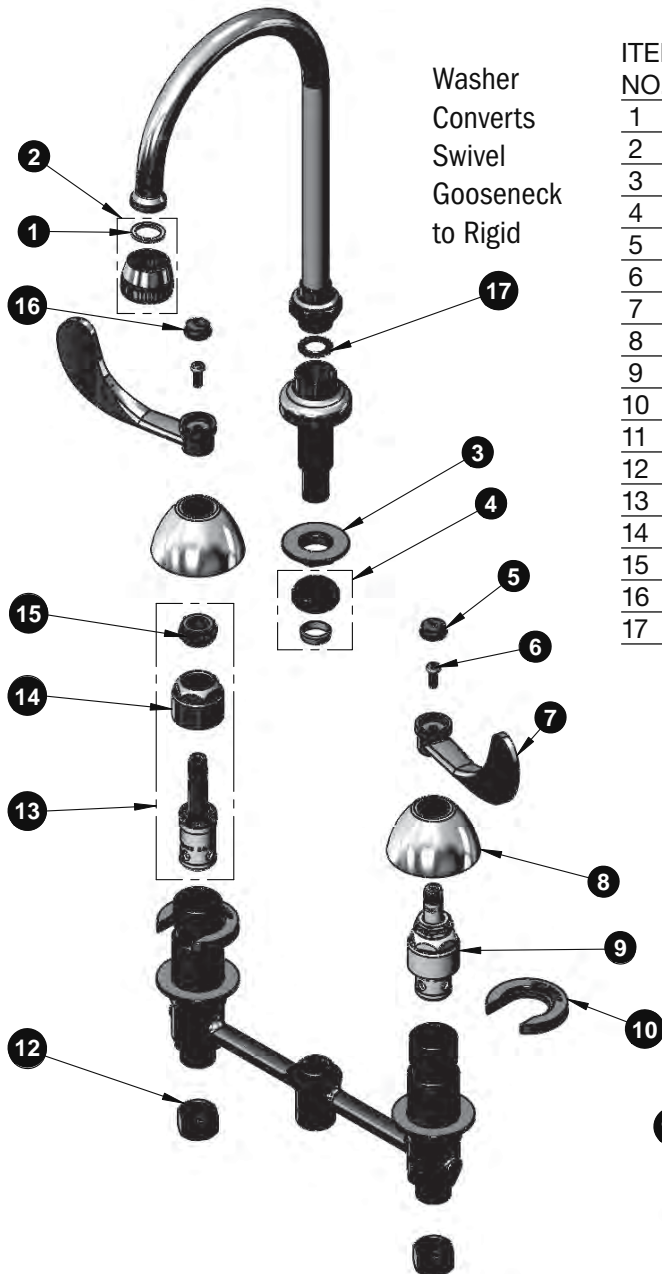

**Easy Install**

# B-2866-04 EasyInstall Faucet

## B-2866-04

EasyInstall Concealed Widespread (CWS) Faucet with 4" Wrist Action Handles, Compression Cartridges, 8" Inlet Centers and Swivel Gooseneck with B-0103-01 Rosespray Outlet

B-2866-04

Washer  
Converts  
Swivel  
Gooseneck  
to Rigid

ITEM

NO.	SALES NO.	DESCRIPTION
1	001048-45	Nozzle Tip Washer
2	B-0103-01	Rosespray Outlet
3	016742-45	Center Flange Nut
4	016745-45	Compression Nut & Fitting
5	001686-45	Blue CW Index
6	000925-45	Lab Handle Screw
7	B-WH4	4" Wrist Action Handle
8	001257-40	Bell Escutcheon
9	016752-40	EZ-Install LTC Eterna (Teflon)
10	016749-45	Sidebody C-Washer
11	016777-45	CWS Hanger
12	000958-20	Coupling Nut
13	016753-40	EZ-Install RTC Eterna (Teflon)
14	016743-25	CWS Bonnet Assembly
15	009002-25	Packing Nut Assembly
16	001194-45	Red HW Index
17	014200-45	Star Washer, Anti-Rotation