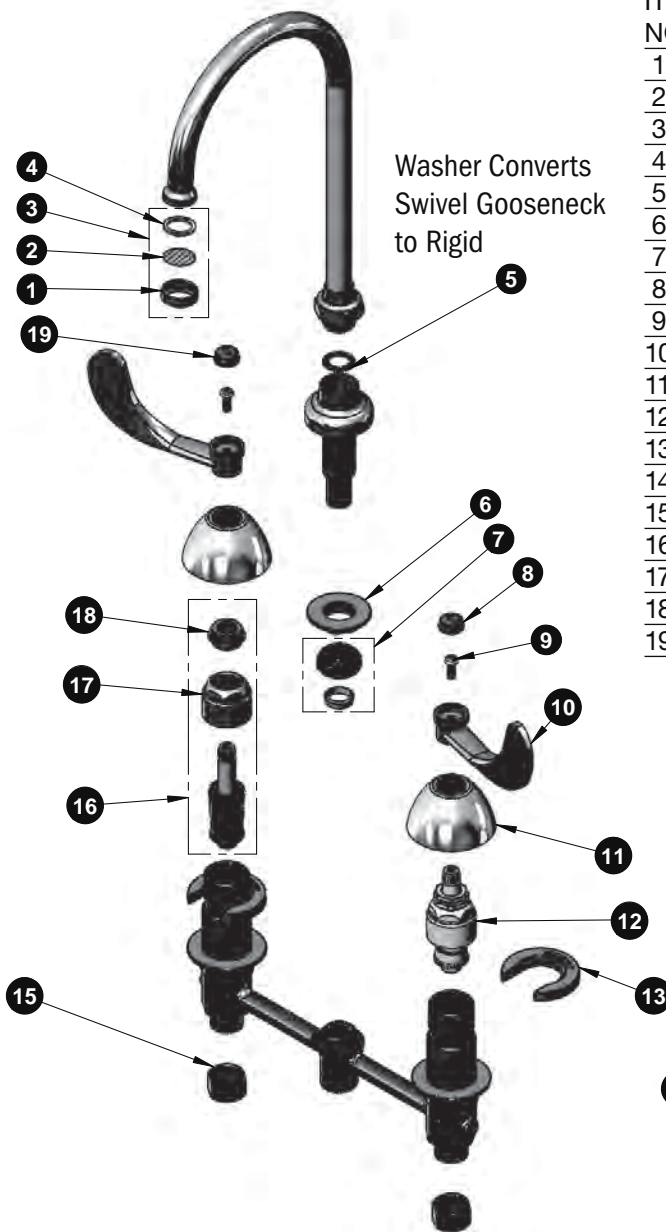

# B-2866-05CR

## EasyInstall Faucet

**B-2866-05CR**  
 EasyInstall Concealed Widespread (CWS) Faucet with 4" Wrist Action Handles, Cerama Cartridges, 8" Inlet Centers and Swivel Gooseneck with Stream Regulator Outlet

B-2866-05CR

| ITEM NO. | SALES NO. | DESCRIPTION                |
|----------|-----------|----------------------------|
| 1        | 000863-25 | Nozzle Tip & Index Ring    |
| 2        | 001323-45 | Screen                     |
| 3        | B-PT      | Stream Regulator Outlet    |
| 4        | 001048-45 | Nozzle Tip Washer          |
| 5        | 014200-45 | Star Washer, Anti-Rotation |
| 6        | 016742-45 | Center Flange Nut          |
| 7        | 016745-45 | Compression Nut & Fitting  |
| 8        | 001686-45 | Blue CW Index              |
| 9        | 000925-45 | Lab Handle Screw           |
| 10       | B-WH4     | 4" Wrist Action Handle     |
| 11       | 001257-40 | Bell Escutcheon            |
| 12       | 016768-25 | EZ-Install CWS Cerama LTC  |
| 13       | 016749-45 | Sidebody C-Washer          |
| 14       | 016777-45 | CWS Hanger                 |
| 15       | 000958-20 | Coupling Nut               |
| 16       | 016767-25 | EZ-Install CWS Cerama RTC  |
| 17       | 016743-25 | CWS Bonnet Assembly        |
| 18       | 009002-25 | Packing Nut Assembly       |
| 19       | 001194-45 | Red HW Index               |