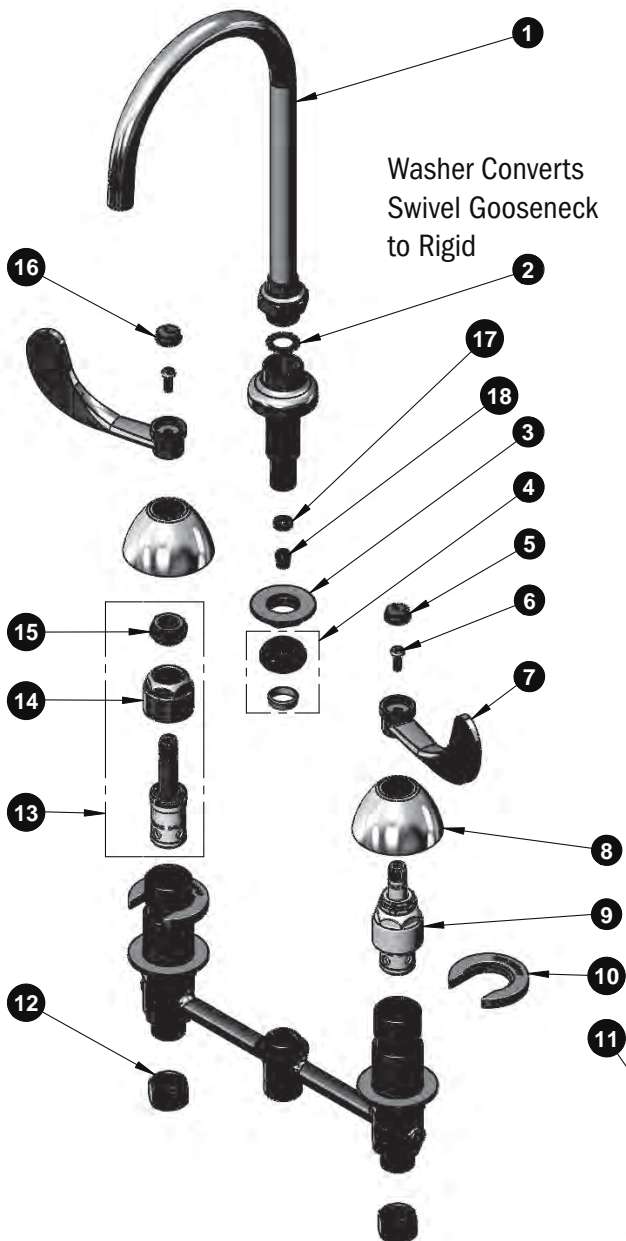

# B-2866-05FC

## EasyInstall Faucet

**B-2866-05FC**  
 EasyInstall Concealed Widespread (CWS) Faucet with 4" Wrist Action Handles, Eterna Cartridges, 1.6 GPM Flow Control, 8" Inlet Centers and Swivel Gooseneck with Plain End Spout

B-2866-05FC

ITEM NO.	SALES NO.	DESCRIPTION
1	133XP	Plain End Swivel Gooseneck
2	014200-45	Star Washer, Anti-Rotation
3	016742-45	Center Flange Nut
4	016745-45	Compression Nut & Fitting
5	001686-45	Blue CW Index
6	000925-45	Lab Handle Screw
7	B-WH4	4" Wrist Action Handle
8	001257-40	Bell Escutcheon
9	016752-40	EZ-Install LTC Eterna (Teflon)
10	016749-45	Sidebody C-Washer
11	016777-45	CWS Hanger
12	000958-20	Coupling Nut
13	016753-40	EZ-Install RTC Eterna (Teflon)
14	016743-25	CWS Bonnet Assembly
15	009002-25	Packing Nut Assembly
16	001194-45	Red HW Index
17	009069-45	Flow Control Holder
18	016232-45	Flow Tower, 1.6 GPM