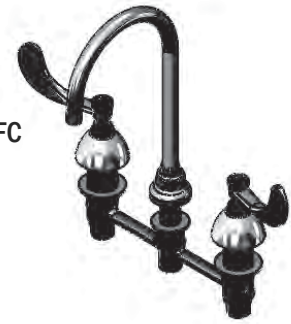

# B-2866-05FC

## EasyInstall Faucet

**B-2866-05FC**  
 EasyInstall Concealed Widespread (CWS) Faucet with 4" Wrist Action Handles, Eterna Cartridges, 1.6 GPM Flow Control, 8" Inlet Centers and Swivel Gooseneck with Plain End Spout

B-2866-05FC

ITEM NO.	SALES NO.	DESCRIPTION
1	133XP	Plain End Swivel Gooseneck
2	014200-45	Star Washer, Anti-Rotation
3	016742-45	Center Flange Nut
4	016745-45	Compression Nut & Fitting
5	001686-45	Blue CW Index
6	000925-45	Lab Handle Screw
7	B-WH4	4" Wrist Action Handle
8	001257-40	Bell Escutcheon
9	016752-40	EZ-Install LTC Eterna (Teflon)
10	016749-45	Sidebody C-Washer
11	016777-45	CWS Hanger
12	000958-20	Coupling Nut
13	016753-40	EZ-Install RTC Eterna (Teflon)
14	016743-25	CWS Bonnet Assembly
15	009002-25	Packing Nut Assembly
16	001194-45	Red HW Index
17	009069-45	Flow Control Holder
18	016232-45	Flow Tower, 1.6 GPM