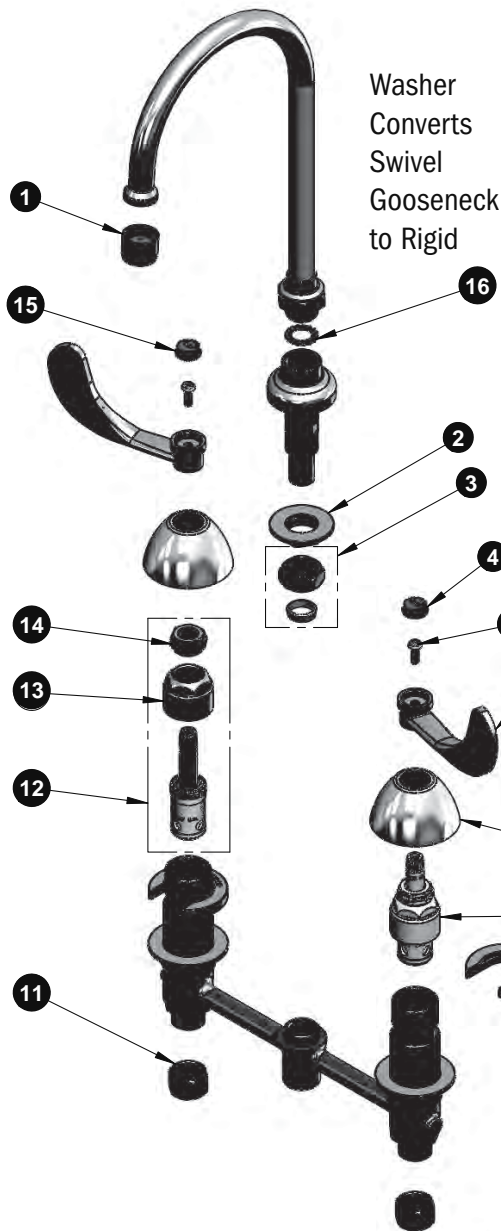

# B-2866-05 EasyInstall Faucet

**B-2866-05**  
EasyInstall Concealed Widespread (CWS) Faucet with 4" Wrist Action Handles, Compression Cartridges, 8" Inlet Centers and Swivel Gooseneck with B-0199-01 Aerator

Washer  
Converts  
Swivel  
Gooseneck  
to Rigid

ITEM NO.	SALES NO.	DESCRIPTION
1	B-0199-01	2.2 GPM Aerator, Female
2	016742-45	Center Flange Nut
3	016745-45	Compression Nut & Fitting
4	001686-45	Blue CW Index
5	000925-45	Lab Handle Screw
6	B-WH4	4" Wrist Action Handle
7	001257-40	Bell Escutcheon
8	016752-40	EZ-Install LTC Eterna (Teflon)
9	016749-45	Sidebody C-Washer
10	016777-45	CWS Hanger
11	000958-20	Coupling Nut
12	016753-40	EZ-Install RTC Eterna (Teflon)
13	016743-25	CWS Bonnet Assembly
14	009002-25	Packing Nut Assembly
15	001194-45	Red HW Index
16	014200-45	Star Washer, Anti-Rotation