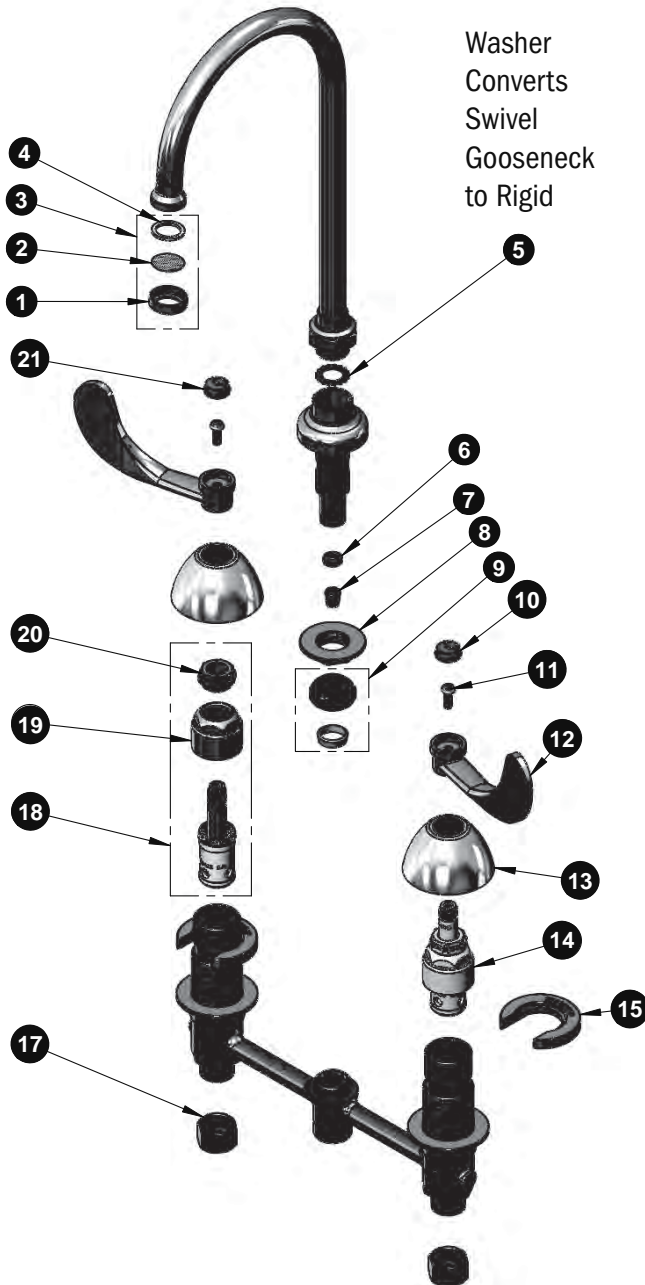

# B-2866-LF16-WH4 EasyInstall Faucet

## B-2866-LF16-WH4

EasyInstall Concealed Widespread (CWS) Faucet with 1.6 GPM Flow Control, 4" Wrist Action Handles, 1/4-Turn Compression Cartridges, 8" Inlet Centers and Swivel Gooseneck with B-PT Stream Regulator Outlet

B-2866-LF16-WH4

ITEM NO.	SALES NO.	DESCRIPTION
1	000863-25	Nozzle Tip & Index Ring
2	001323-45	Screen
3	B-PT	Stream Regulator Outlet
4	001048-45	Nozzle Tip Washer
5	014200-45	Star Washer, Anti-Rotation
6	009069-45	Flow Control Holder
7	016232-45	Flow Tower, 1.6 GPM
8	016742-45	Center Flange Nut
9	016745-45	Compression Nut & Fitting
10	001686-45	Blue CW Index
11	000925-45	Lab Handle Screw
12	B-WH4	4" Wrist Action Handle
13	001257-40	Bell Escutcheon
14	016925-40	1/4 Turn LTC Eterna (Teflon)
15	016749-45	Sidebody C-Washer
16	016777-45	CWS Hanger
17	000958-20	Coupling Nut
18	016926-40	1/4 Turn RTC Eterna (Teflon)
19	016743-25	CWS Bonnet Assembly
20	009002-25	Packing Nut Assembly
21	001194-45	Red HW Index