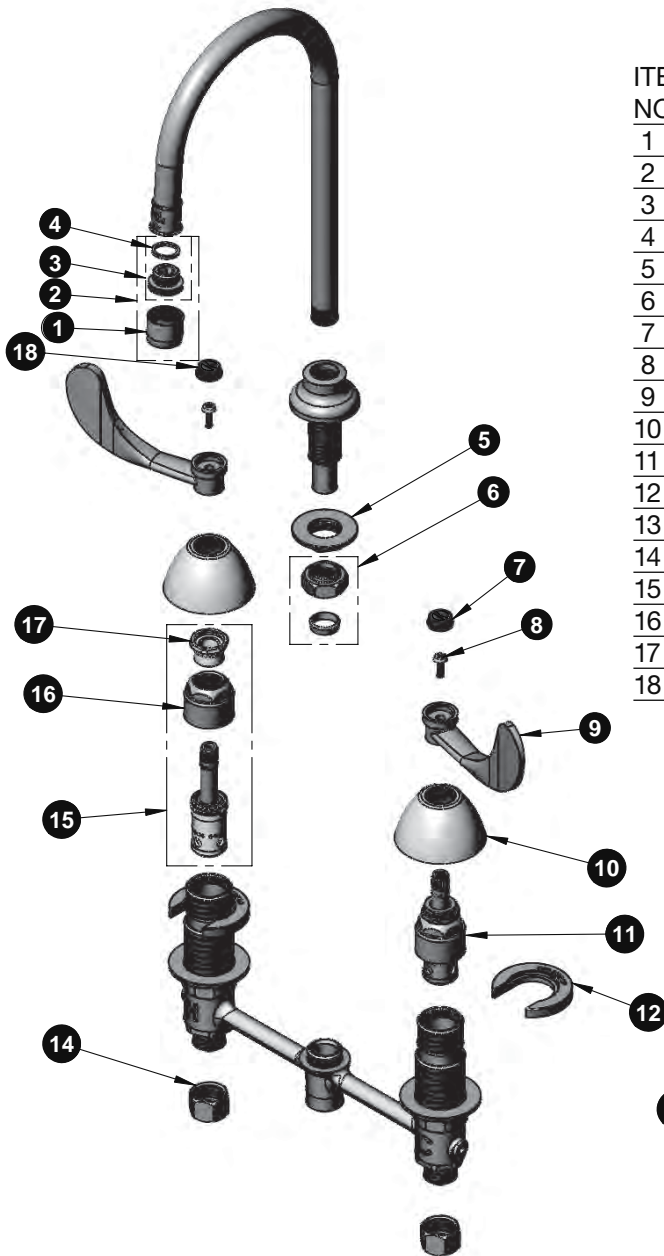

# B-2867-04 EasyInstall Faucet

**EasyInstall**

**B-2867-04**  
EasyInstall Concealed Widespread (CWS) Faucet with 4" Wrist Action Handles, Compression Cartridges, 8" Inlet Centers and Rigid Gooseneck with B-0199-01 Aerator

B-2867-04

ITEM NO.	SALES NO.	DESCRIPTION
1	B-0199-01	2.2 GPM Aerator, Female
2	B-0199-02	2.2 GPM Aerator, Male
3	044A	3/8" to Aerator Adapter
4	001043-45	Washer
5	016742-45	Center Flange Nut
6	016745-45	Compression Nut & Fitting
7	001686-45	Blue CW Index
8	000925-45	Lab Handle Screw
9	B-WH4	4" Wrist Action Handle
10	001257-40	Bell Escutcheon
11	016752-40	EZ-Install LTC Eterna (Teflon)
12	016749-45	Sidebody C-Washer
13	016777-45	CWS Hanger
14	000958-20	Coupling Nut
15	016753-40	EZ-Install RTC Eterna (Teflon)
16	016743-25	CWS Bonnet Assembly
17	009002-25	Packing Nut Assembly
18	001194-45	Red HW Index

Installation  
Repair Kit  
017245-40  
Includes #5,  
(2) #12 and  
#13