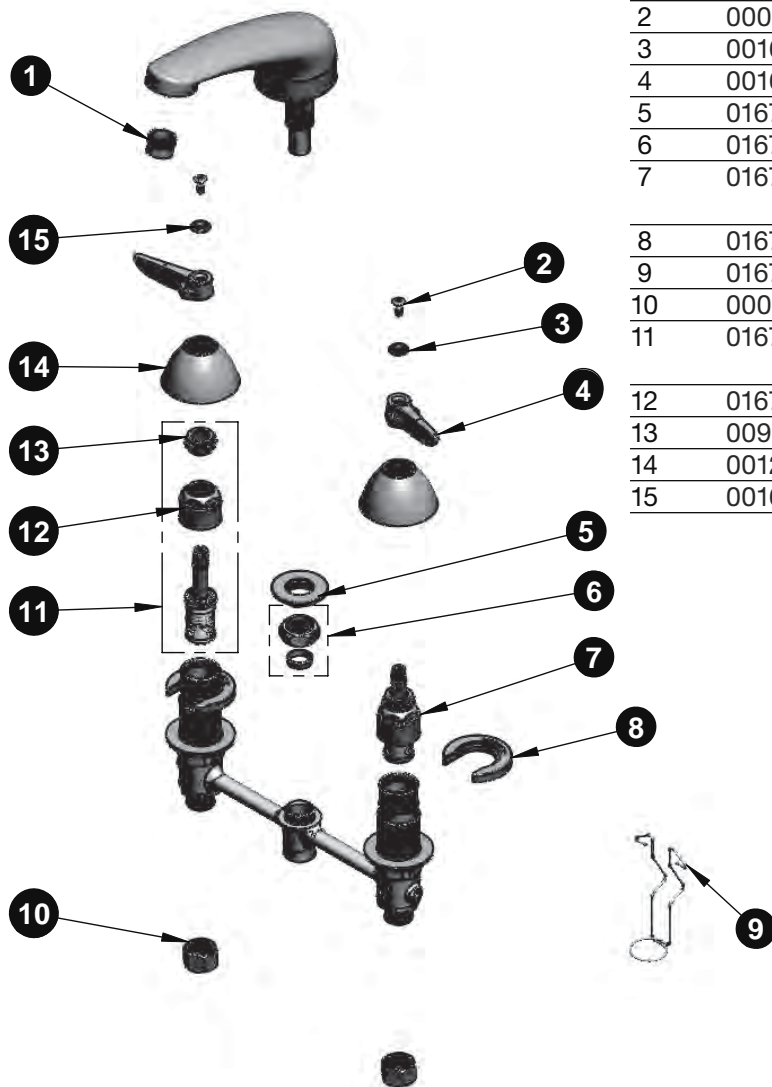

EasyInstall

B-2990 EasyInstall Faucet

B-2990
EasyInstall Concealed Widespread (CWS) Faucet with
Lever Handles, Compression Cartridges, 8" Inlet
Centers and Lavatory Spout with B-0199-03 Aerator

B-2990

ITEM

| NO. | SALES NO. | DESCRIPTION |
|-----|-----------|--|
| 1 | B-0199-03 | 2.2 GPM Aerator |
| 2 | 000922-45 | Lever Handle Screw |
| 3 | 001660-45 | Blue Index-CW |
| 4 | 001638-45 | Lever Handle |
| 5 | 016742-45 | Center Flange Nut |
| 6 | 016745-45 | Compression Nut & Fitting |
| 7 | 016752-40 | CWS EasyInstall LTC Eterna (Teflon) |
| 8 | 016749-45 | Sidebody C-Washer |
| 9 | 016777-45 | CWS Hanger |
| 10 | 000958-20 | Coupling Nut |
| 11 | 016753-40 | CWS EasyInstall RTC Eterna (Teflon) |
| 12 | 016743-25 | CWS Bonnet Assembly |
| 13 | 009002-25 | Packing Nut Assembly |
| 14 | 001257-40 | Bell Escutcheon |
| 15 | 001661-45 | Red Index-HW |

Installation
Repair Kit
017245-40
Includes #5,
(2) #8 and #9